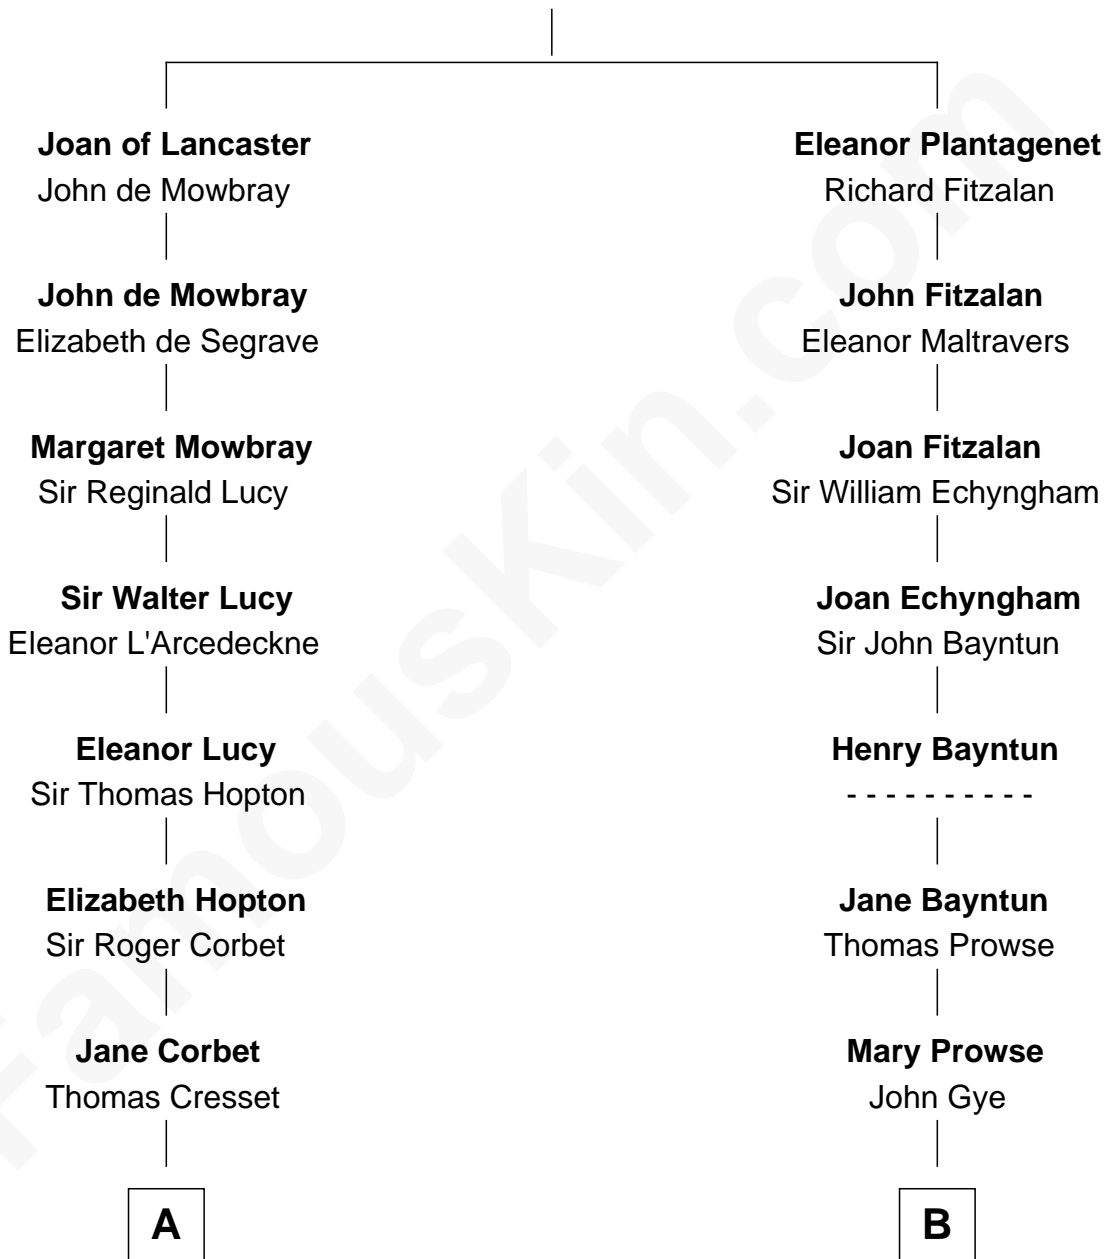

MAYFLOWER

FamousKin.com Relationship Chart of

Richard More

(c1614 - c1696) Mayflower passenger 1620

11th cousin 4 times removed of

Samuel Cony

31st Governor of Maine

Henry Plantagenet

Maud de Chaworth

A

Richard Cresset

Joan Wrottesley

Margaret Cresset

Thomas More

Jasper More

Elizabeth Smalley

Katherine More

Col. Samuel More

Richard More

Mayflower passenger 1620

B

Robert Gye

Grace Dowrish

Mary Gye