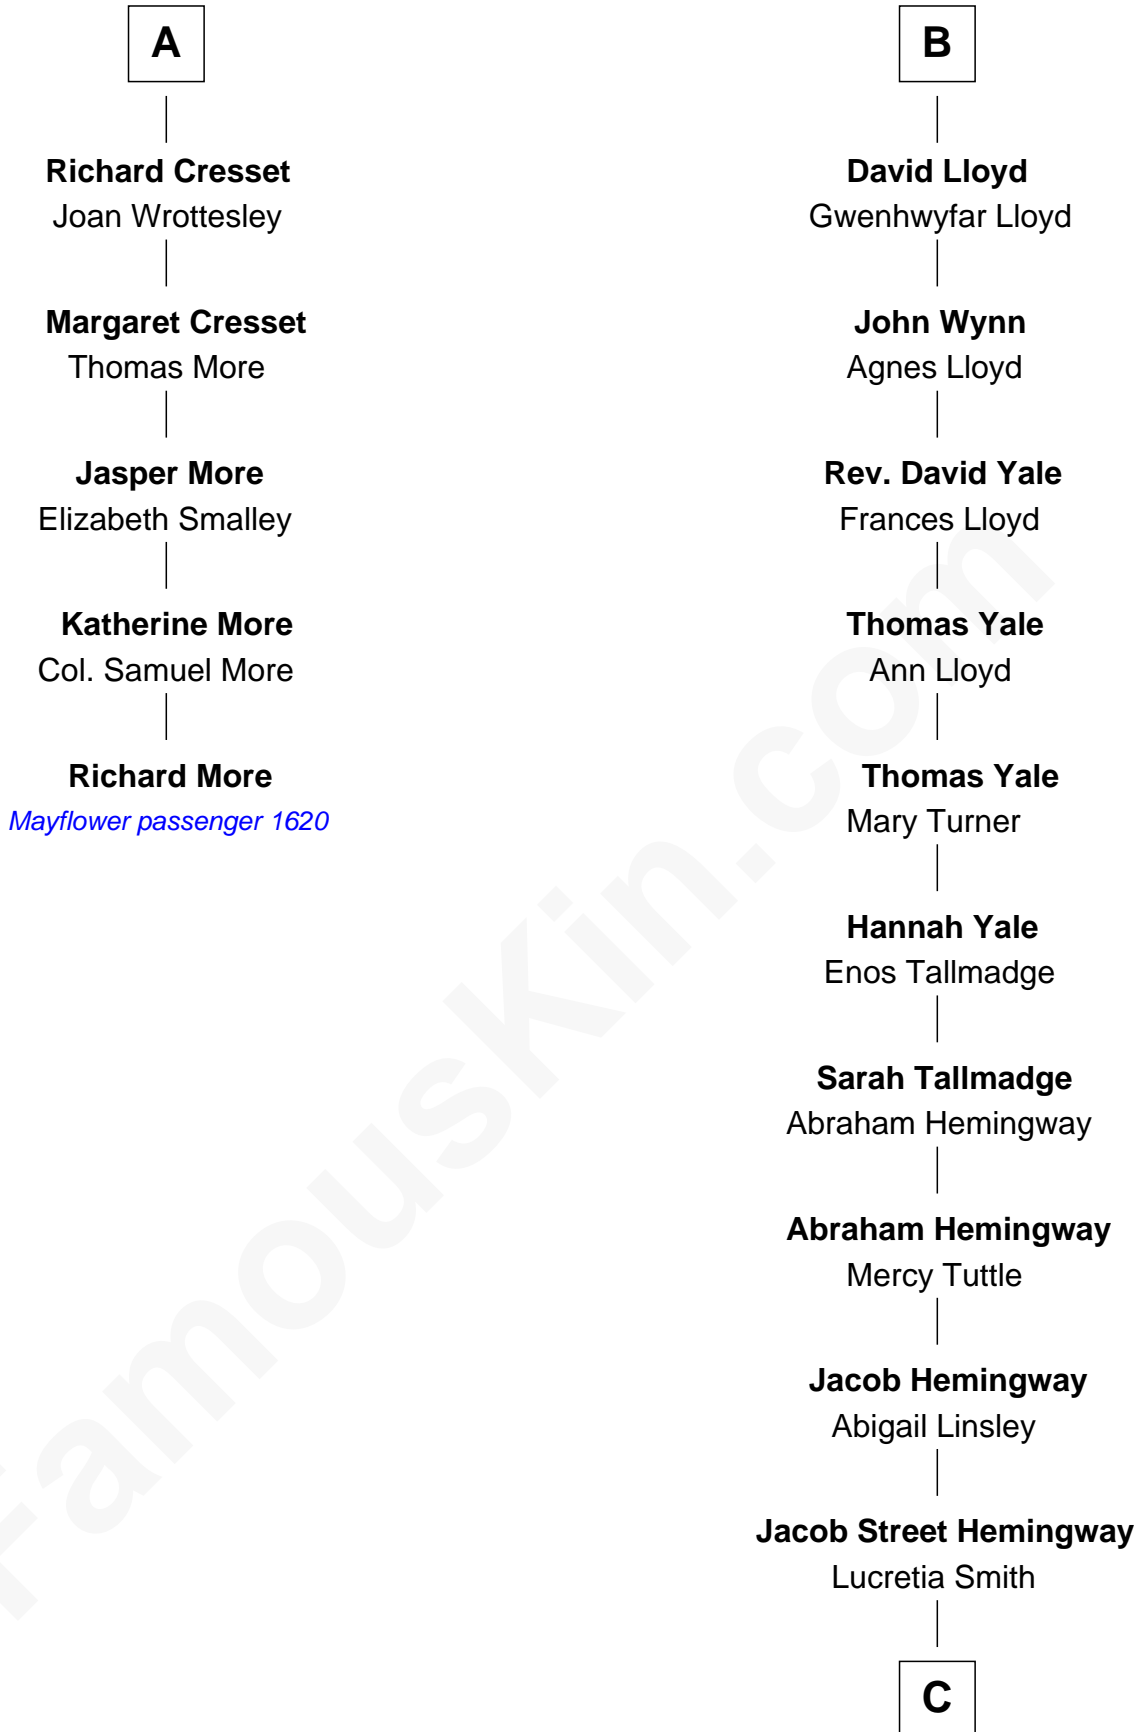

MAYFLOWER

FamousKin.com Relationship Chart of **Richard More**

(c1614 - c1696) *Mayflower* passenger 1620

11th cousin 9 times removed of

Ernest Hemingway

Author of The Sun Also Rises

Sir Roger de Somery

Nichole d'Aubenev

C

Allen Hemingway
Harriet Louisa Tyler

Anson Tyler Hemingway
Adelaide Edmonds

Clarence Edmonds Hemingway
Grace H. Hall

Ernest Hemingway
Author of [The Sun Also Rises](#)

FamousKin.com