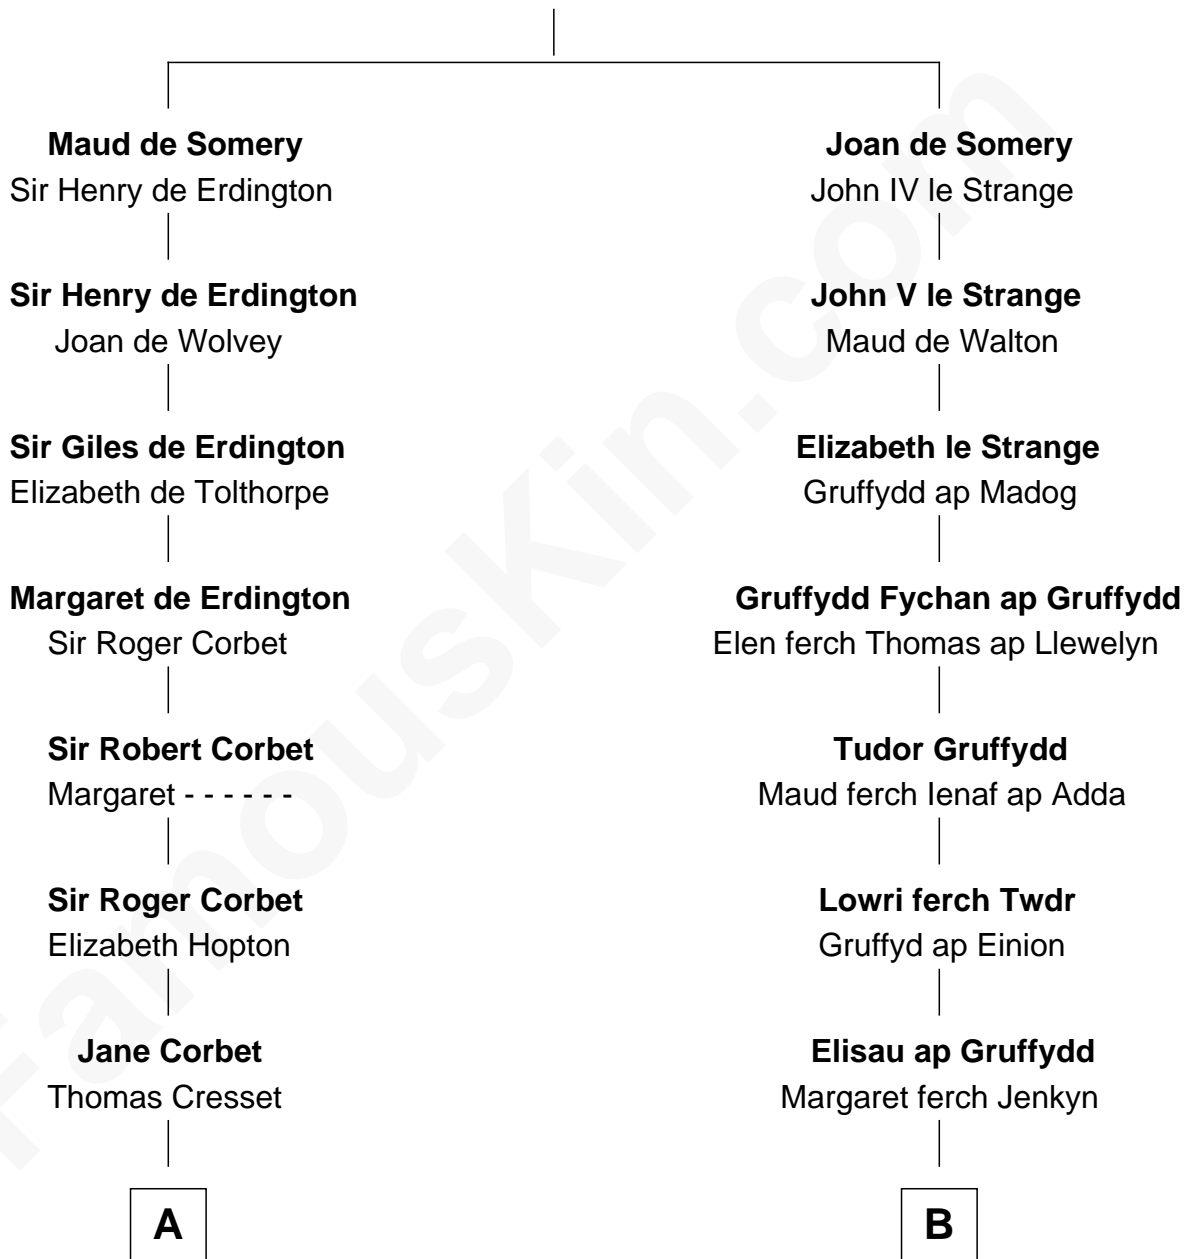

MAYFLOWER

FamousKin.com Relationship Chart of **Richard More**

(c1614 - c1696) *Mayflower* passenger 1620

11th cousin 9 times removed of

Ernest Hemingway

Author of The Sun Also Rises

Sir Roger de Somery

Nichole d'Aubenev

C

Allen Hemingway
Harriet Louisa Tyler

Anson Tyler Hemingway
Adelaide Edmonds

Clarence Edmonds Hemingway
Grace H. Hall

Ernest Hemingway
Author of [The Sun Also Rises](#)

FamousKin.com