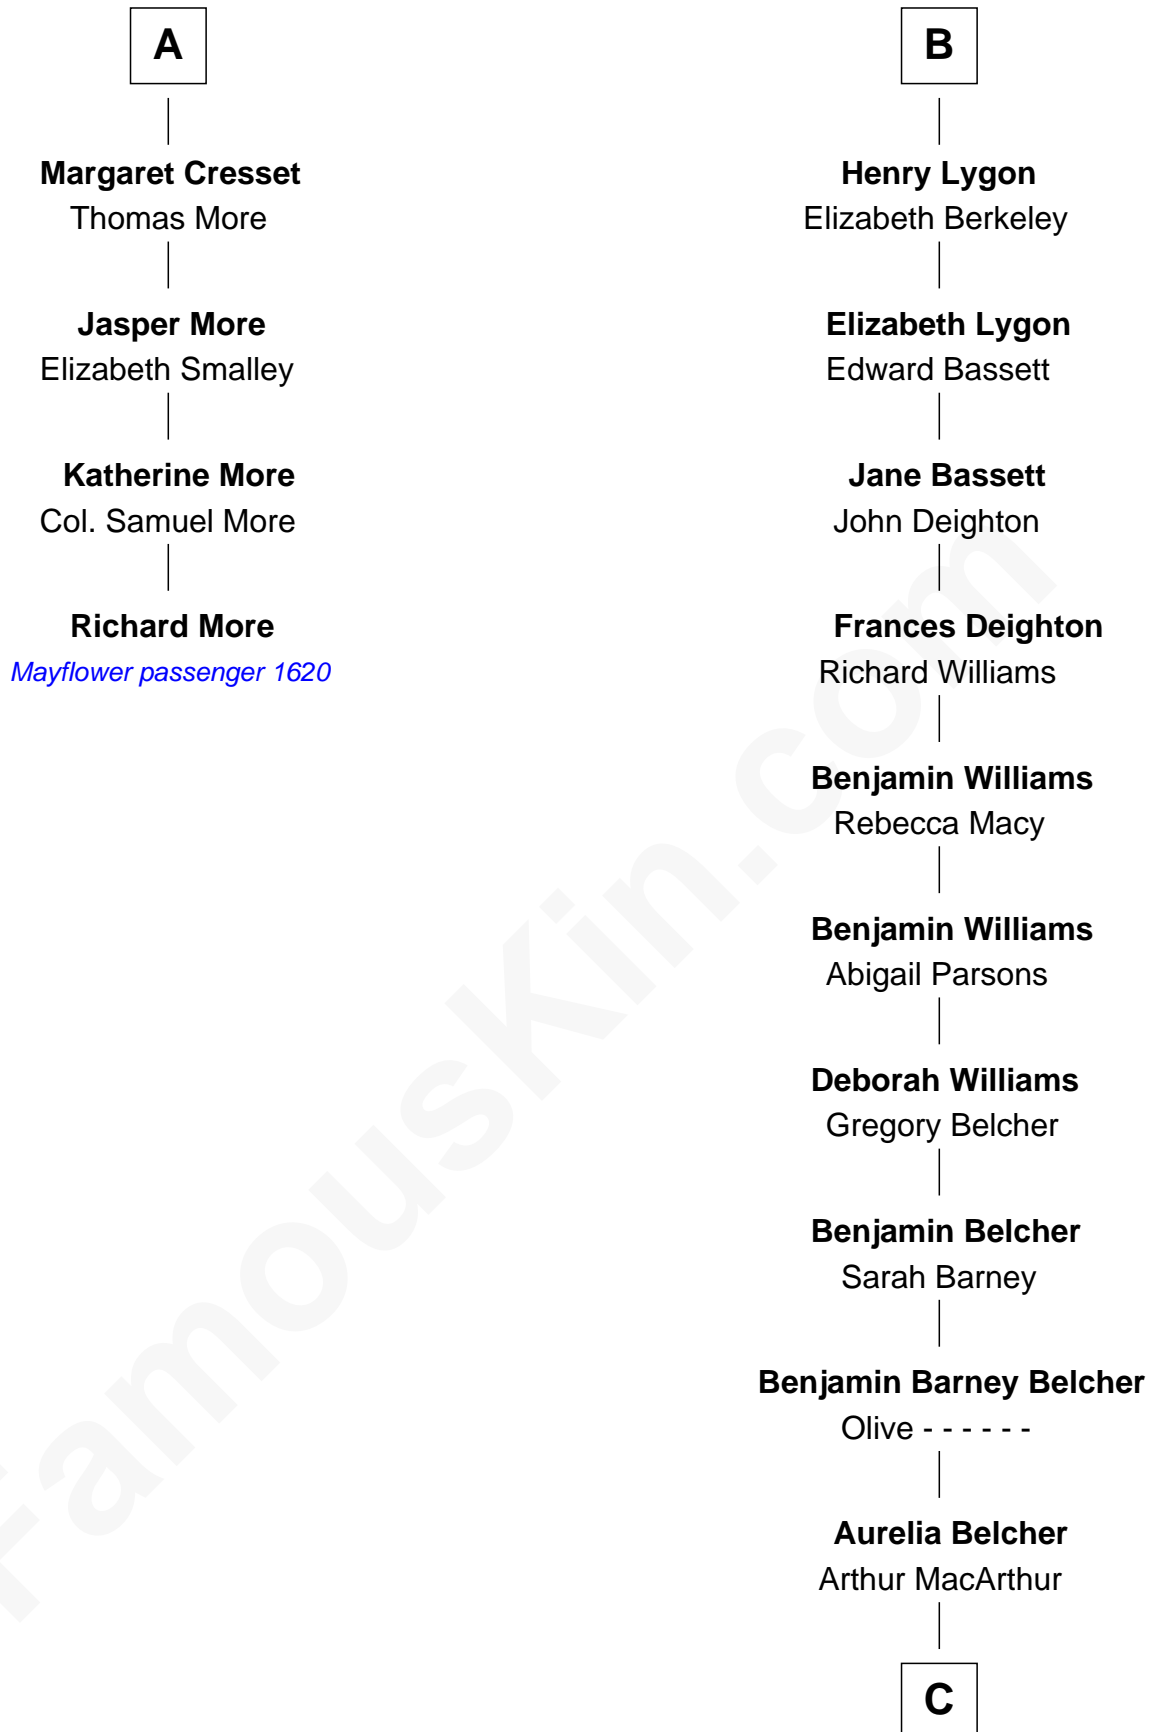

MAYFLOWER

FamousKin.com Relationship Chart of **Richard More**

(c1614 - c1696) *Mayflower* passenger 1620

10th cousin 8 times removed of

General Douglas MacArthur
U.S. Army - World War II

C

Gen. Arthur MacArthur
Mary Pinckney Hardy

General Douglas MacArthur
U.S. Army - World War II

FamousKin.com