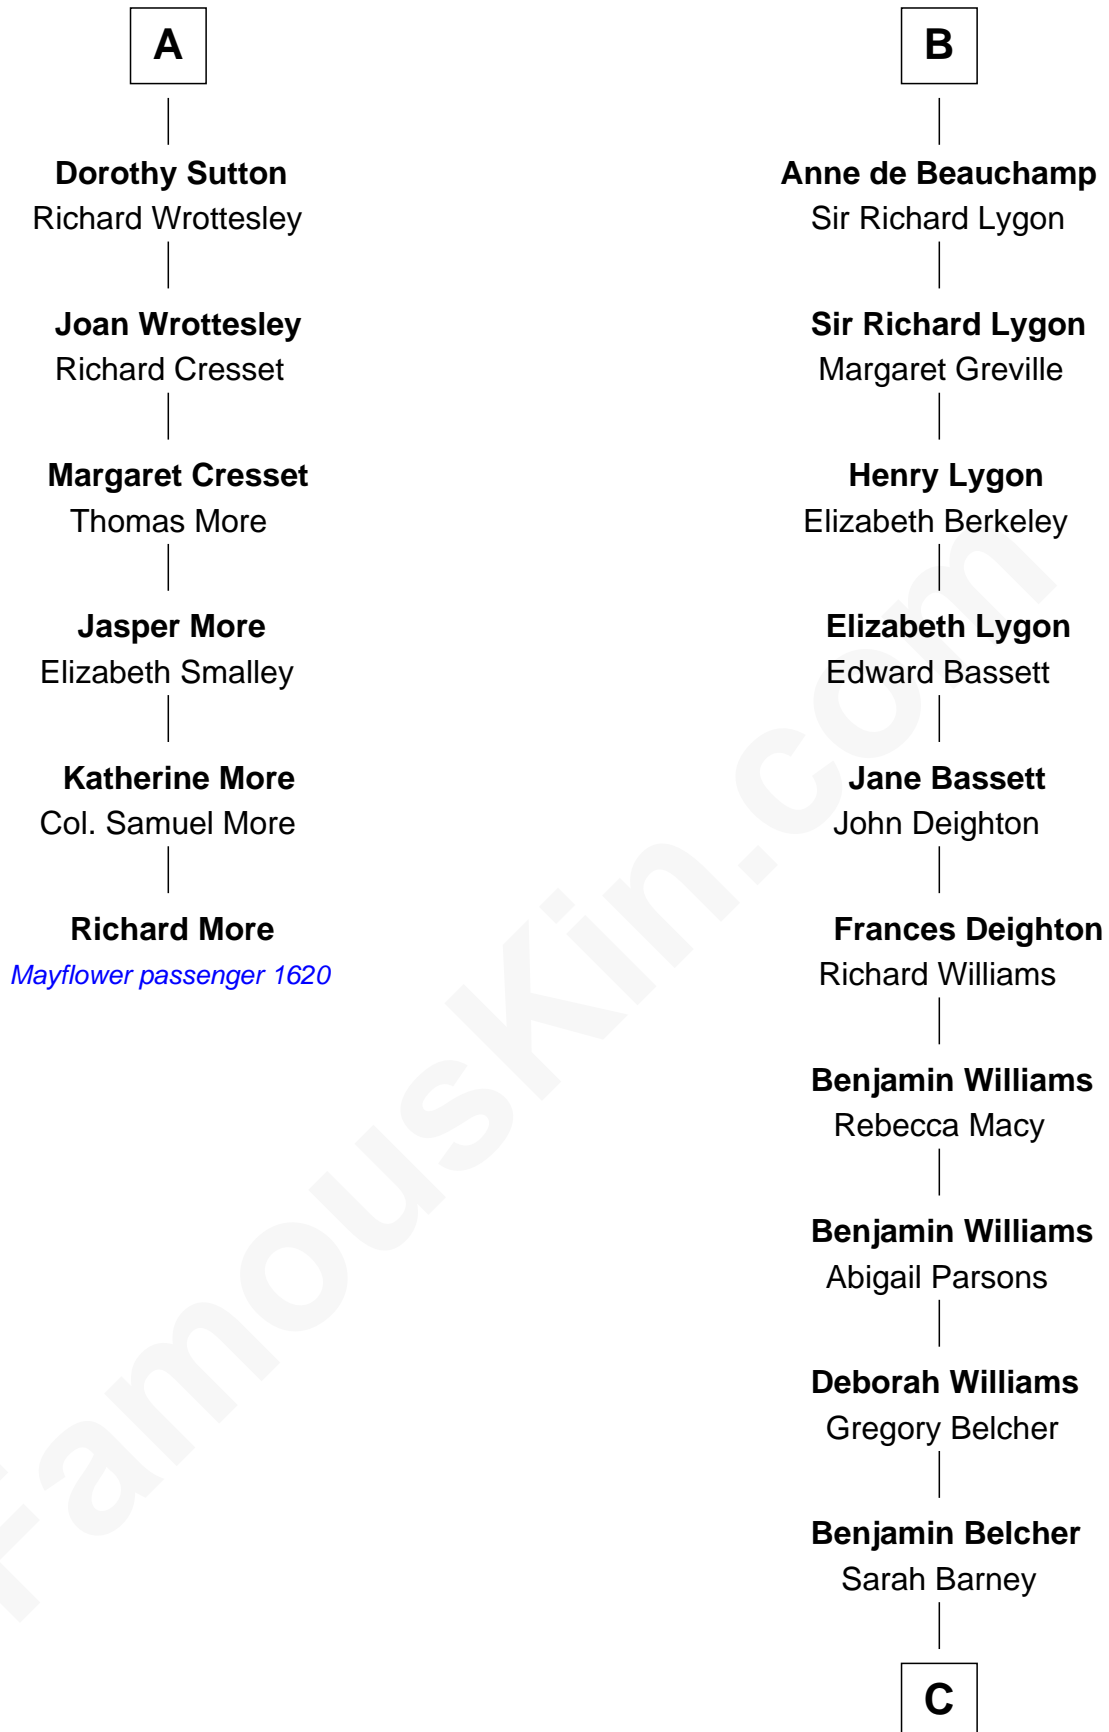

MAYFLOWER

FamousKin.com Relationship Chart of Richard More

(c1614 - c1696) Mayflower passenger 1620

12th cousin 8 times removed of

General Douglas MacArthur

U.S. Army - World War II

Sir Hugh le Despencer

Isabella de Beauchamp

Eleanor de Clare

Sir Edward le Despencer

Anne de Ferrers

Edward Despencer

Elizabeth Burghersh

Margaret Despencer

Robert de Ferrers

Sir Edmund Ferrers

Ellen Roche

Margaret Ferrers

John de Beauchamp

Sir Richard de Beauchamp

Elizabeth Stafford

B

C

Benjamin Barney Belcher