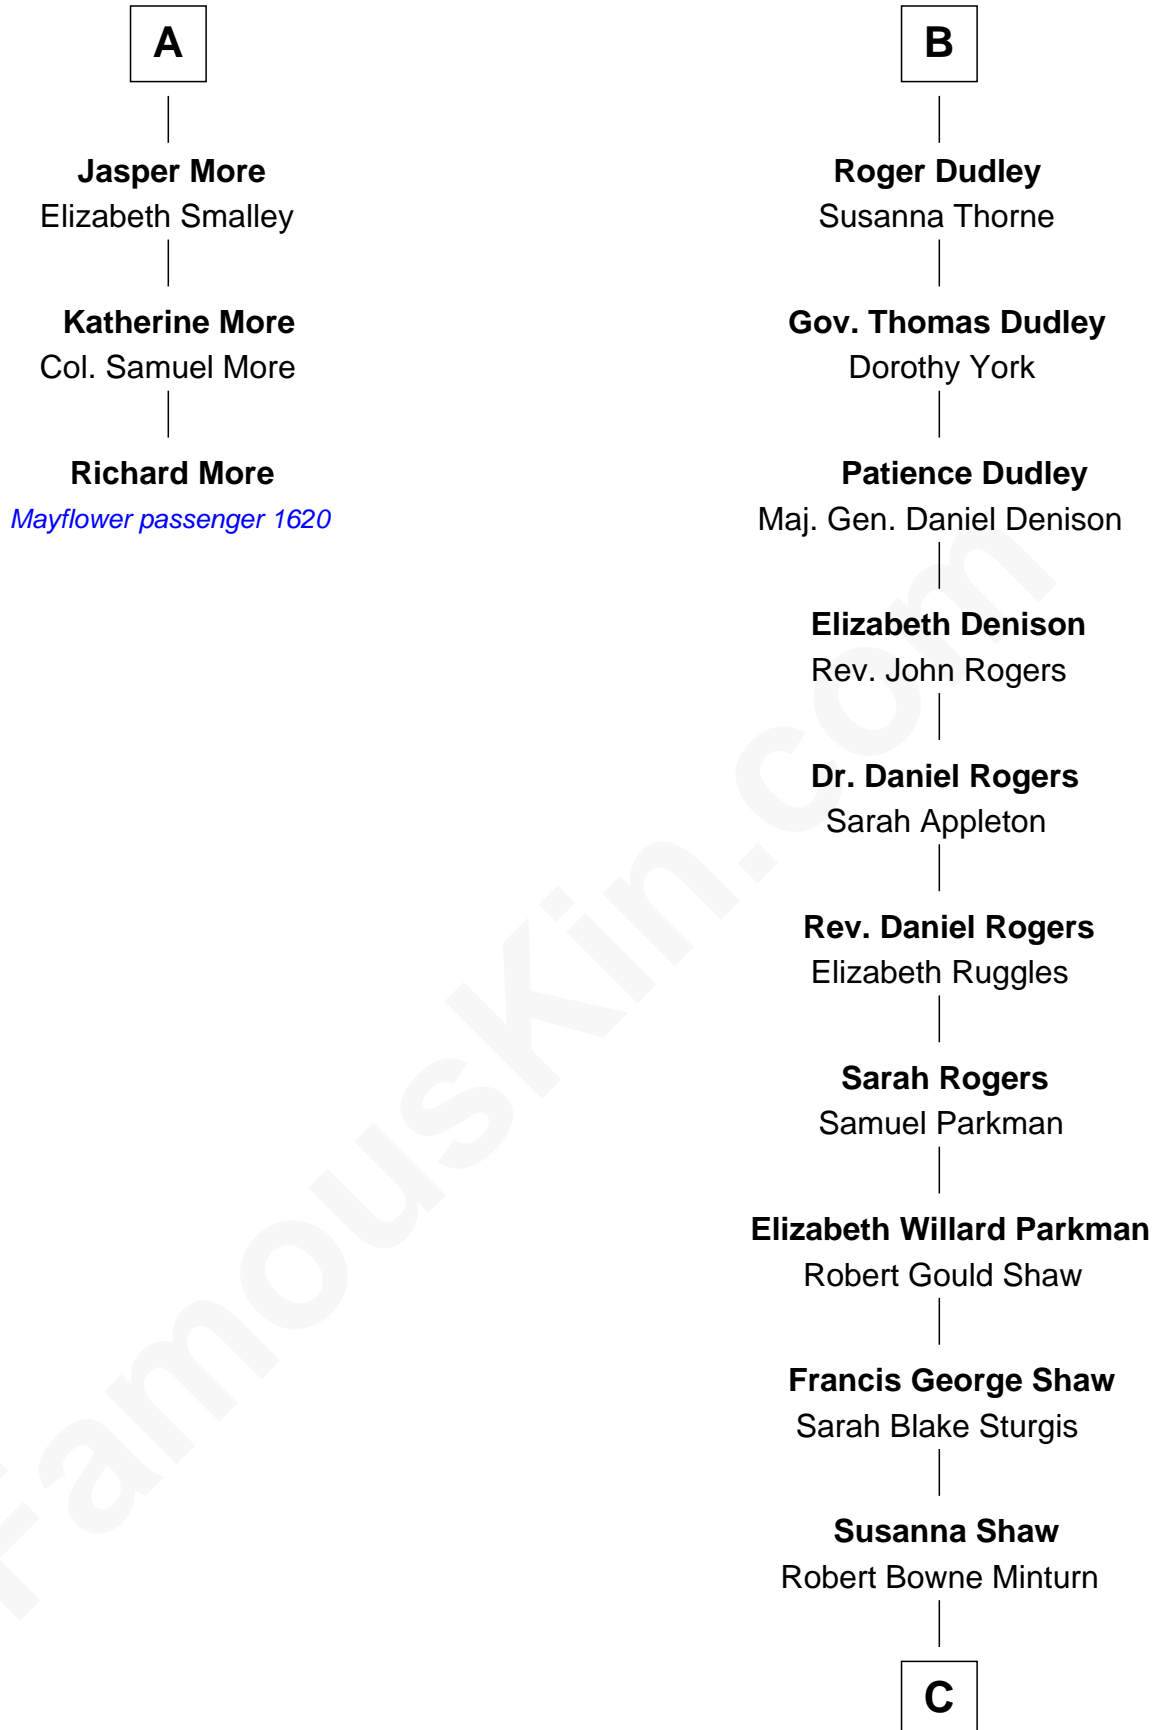

MAYFLOWER

FamousKin.com Relationship Chart of

Richard More

(c1614 - c1696) Mayflower passenger 1620

9th cousin 11 times removed of

Kyra Sedgwick

TV and Movie Actress

Sir Maurice de Berkeley

Sir Edward Sutton

Cecily Willoughby

Sir John Sutton

Cecily Grey

Sir Henry Dudley

----- Ashton

Probable

B