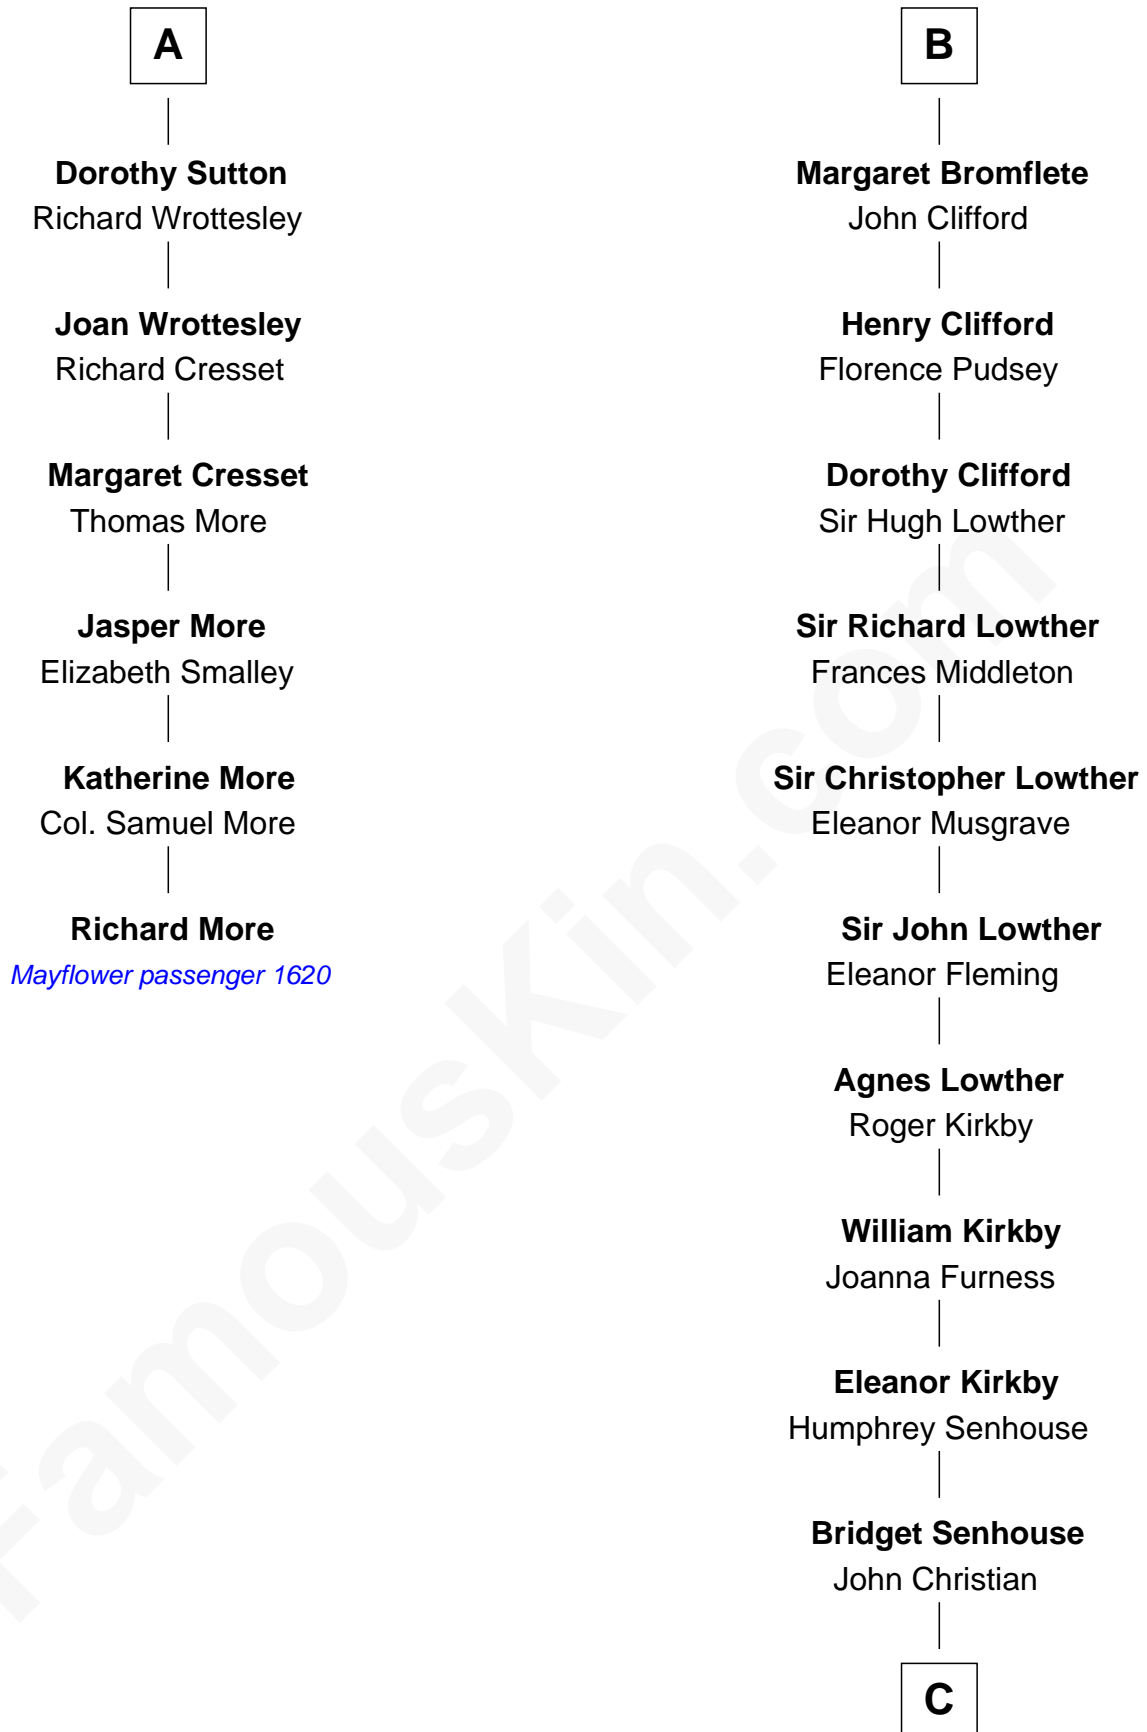

MAYFLOWER

FamousKin.com Relationship Chart of **Richard More**

(c1614 - c1696) *Mayflower passenger 1620*

12th cousin 6 times removed of

Fletcher Christian

Leader of the mutiny on the Bounty

THE "BOUNTY" AT OAHOKU

C

Charles Christian

Anne Dixon

Fletcher Christian

Leader of the mutiny on the Bounty

FamousKin.com