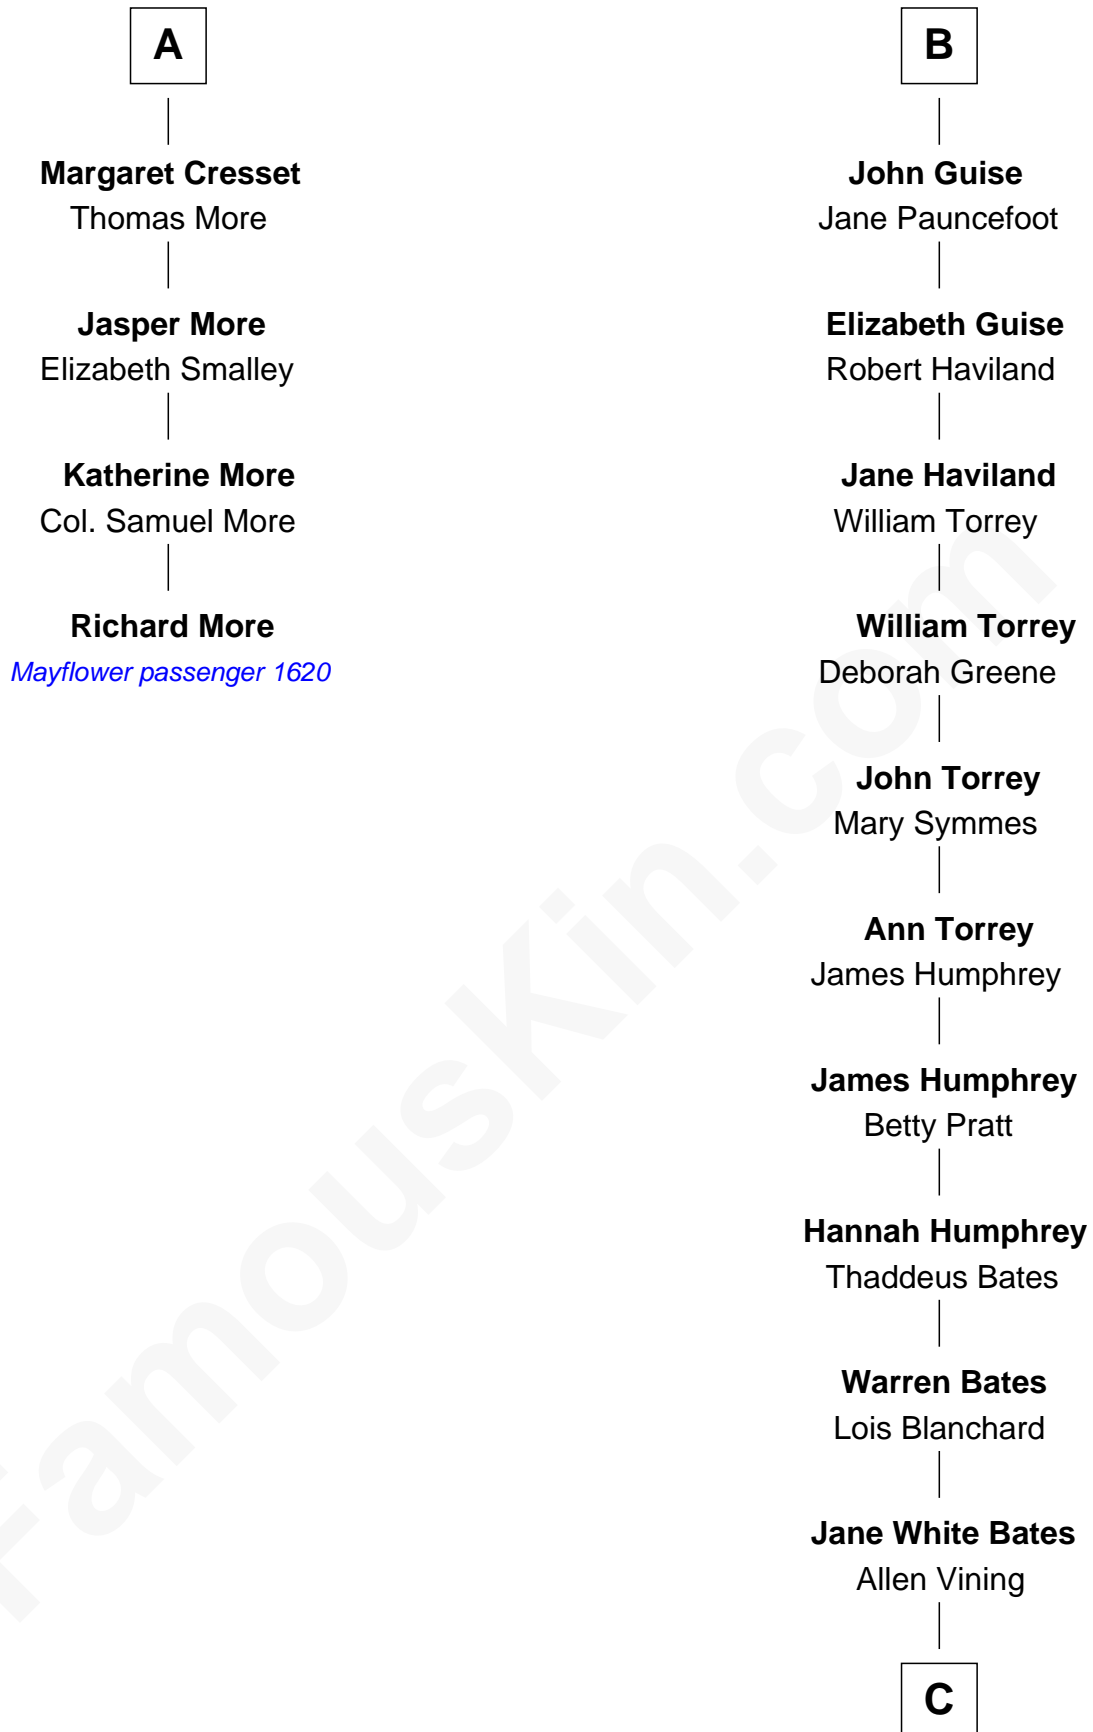

**MAYFLOWER**

# FamousKin.com Relationship Chart of

**Richard More**

(c1614 - c1696) *Mayflower passenger 1620*

10th cousin 10 times removed of

**Hal Holbrook**

*TV and Movie Actor*

**Ralph de Stafford**

Margaret de Audley

**C**

Lois Bates Vining

George Holbrook

Allen Vining Holbrook

Minnie Alberta Rowe

Harold Rowe Holbrook

Aileen R. Davenport

Hal Holbrook