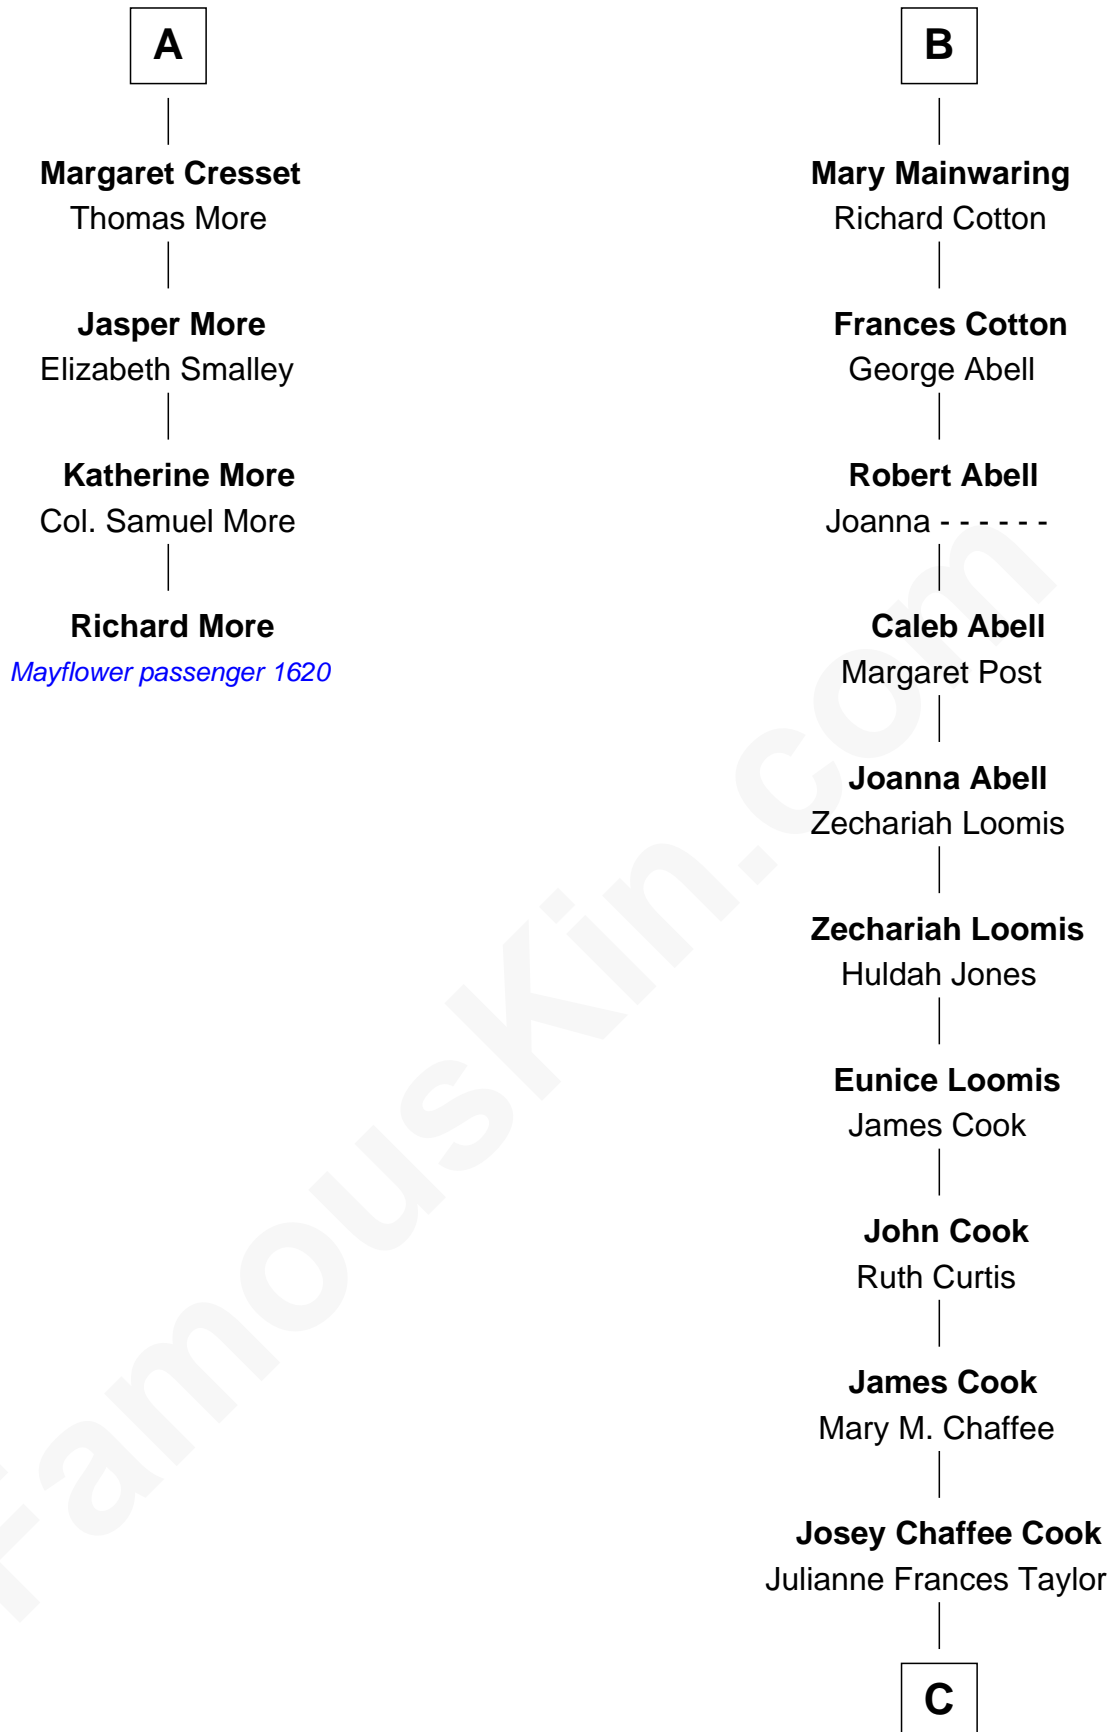

MAYFLOWER

FamousKin.com Relationship Chart of **Richard More**

(c1614 - c1696) *Mayflower* passenger 1620

10th cousin 10 times removed of

Amber Stevens West

TV and Movie Actress

Sir Thomas de Beauchamp

Katherine de Mortimer

Joan Fitzalan

Joan Beauchamp

James Butler

Elizabeth Butler

John Talbot

Ann Talbot

Sir Henry Vernon

Elizabeth Vernon

Sir Robert Corbet

Dorothy Corbet

Sir Richard Mainwaring

Sir Arthur Mainwaring

Margaret Mainwaring

B

C

Frances Jemima Cook