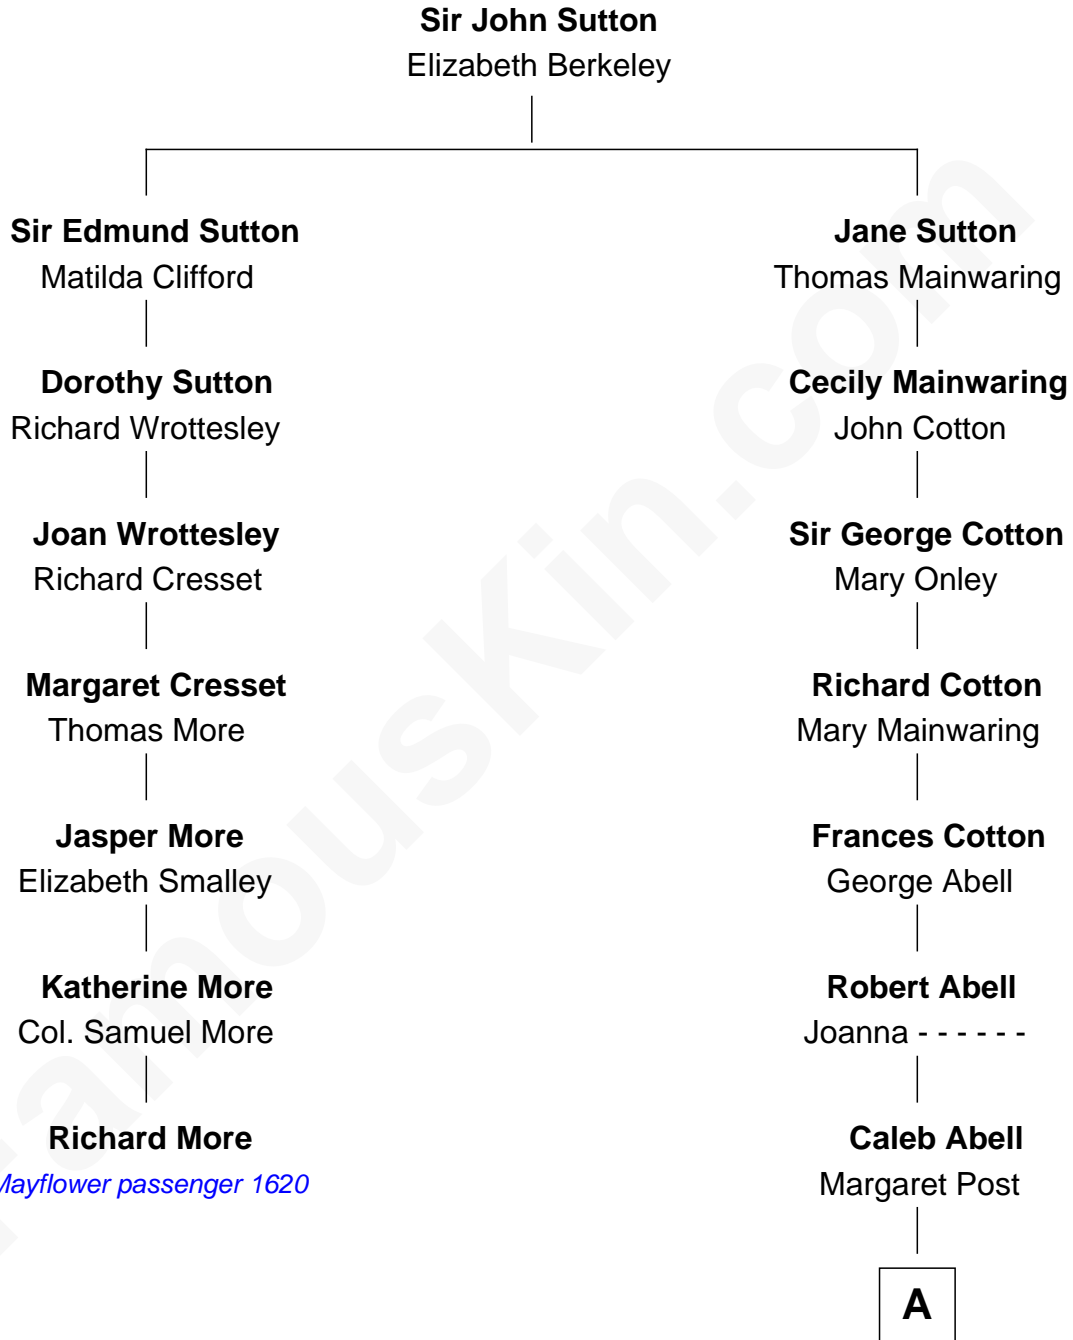

MAYFLOWER

FamousKin.com Relationship Chart of **Richard More**

(c1614 - c1696) Mayflower passenger 1620

6th cousin 10 times removed of

Amber Stevens West

TV and Movie Actress

A

Joanna Abell