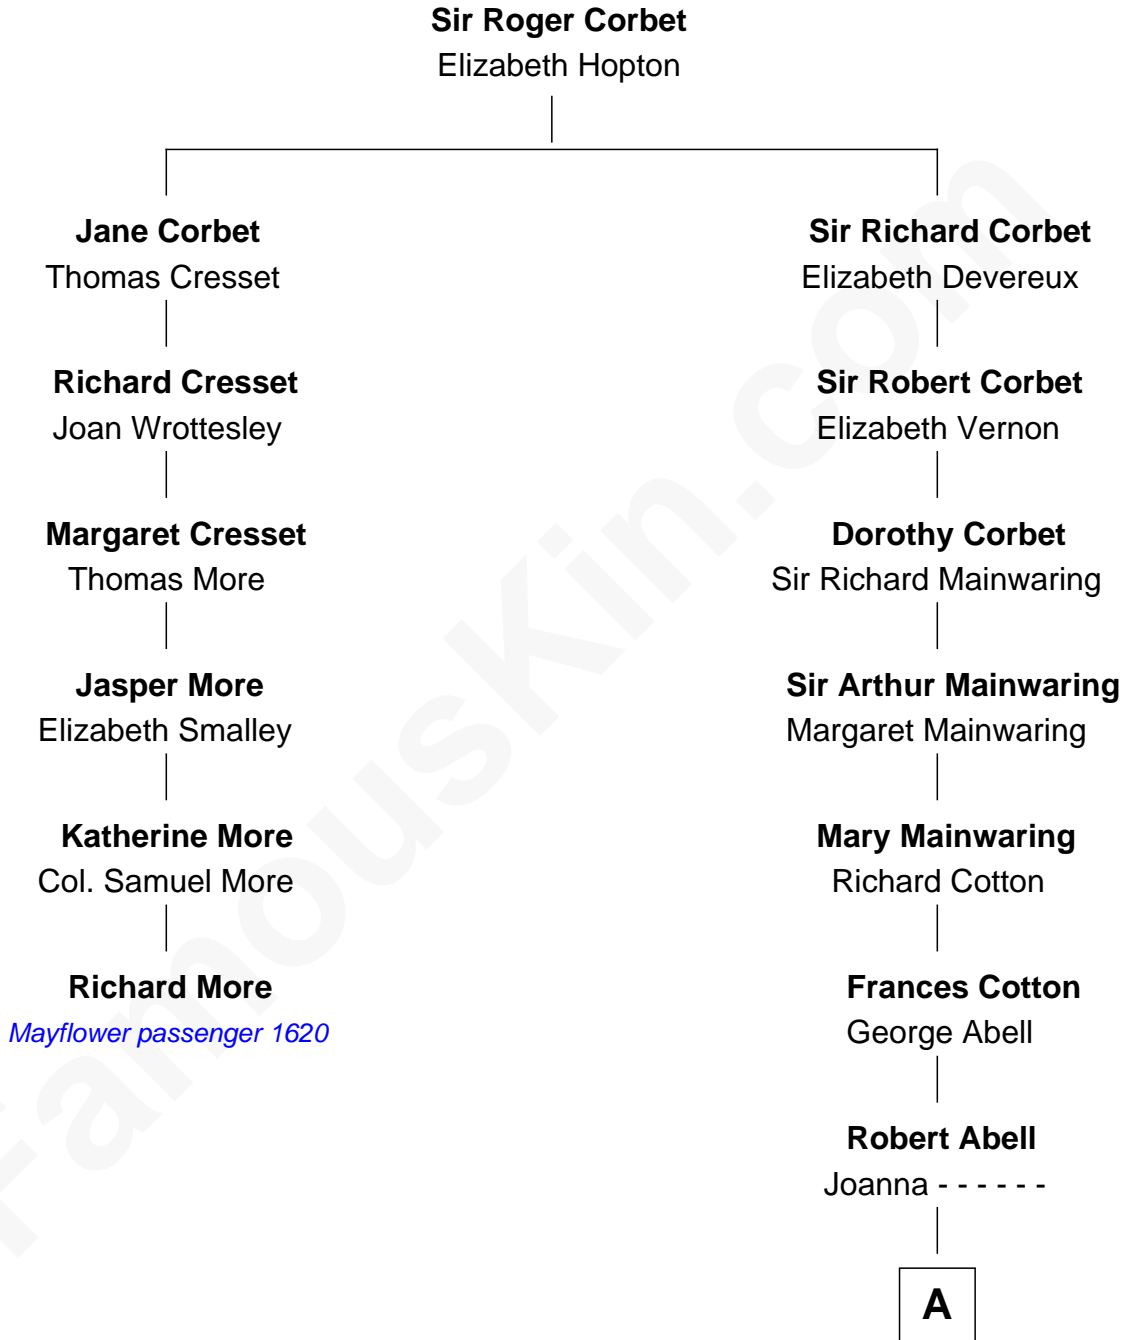

MAYFLOWER

FamousKin.com Relationship Chart of **Richard More**

(c1614 - c1696) *Mayflower* passenger 1620

5th cousin 12 times removed of

Amber Stevens West

TV and Movie Actress

A

Caleb Abell