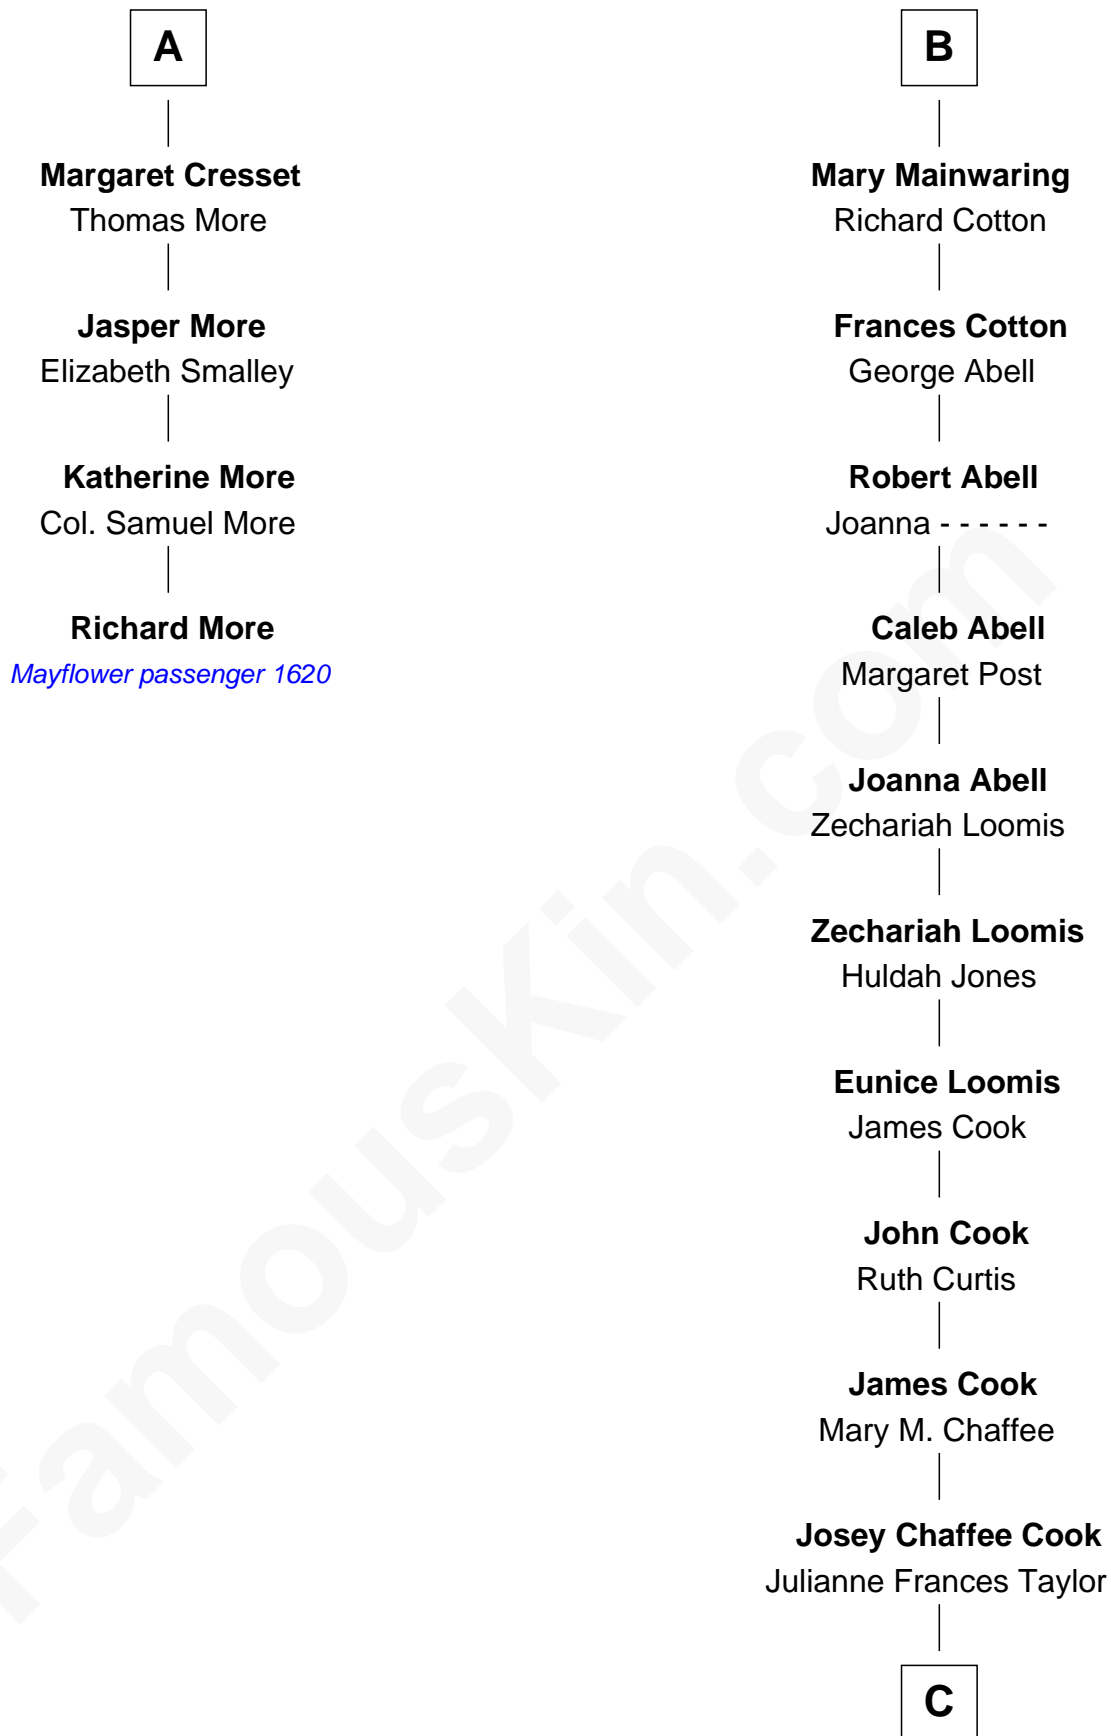

MAYFLOWER

FamousKin.com Relationship Chart of

Richard More

(c1614 - c1696) Mayflower passenger 1620

10th cousin 9 times removed of

Shadoe Stevens

Radio Disc Jockey

Sir Thomas de Beauchamp

Sir William Beauchamp

Joan Fitzalan

Joan Beauchamp

James Butler

Elizabeth Butler

John Talbot

Ann Talbot

Sir Henry Vernon

Elizabeth Vernon

Sir Robert Corbet

Dorothy Corbet

Sir Richard Mainwaring

Sir Arthur Mainwaring

Margaret Mainwaring

B

C