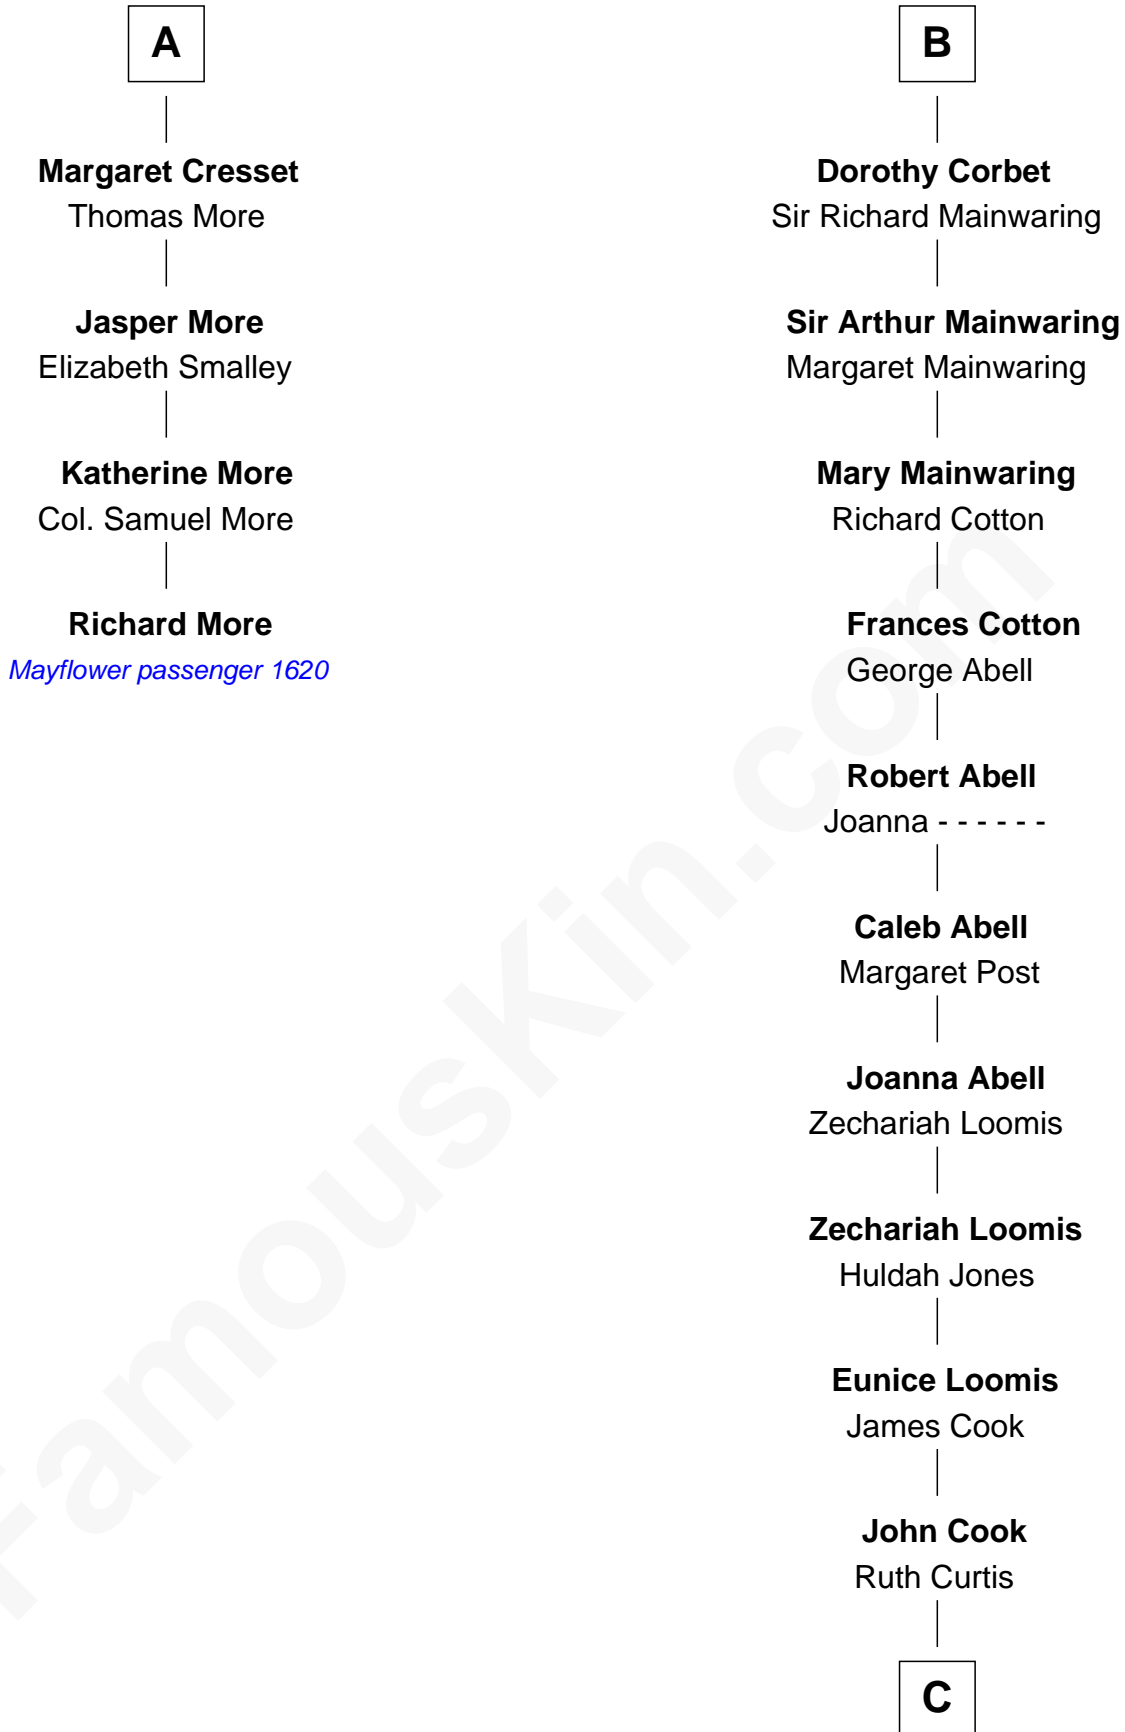

MAYFLOWER

FamousKin.com Relationship Chart of

Richard More

(c1614 - c1696) Mayflower passenger 1620

10th cousin 11 times removed of

Shadoe Stevens

Radio Disc Jockey

Ralph de Stafford

Margaret de Audley

C

James Cook

Mary M. Chaffee

Josey Chaffee Cook

Julianne Frances Taylor

Frances Jemima Cook

Albert Baas