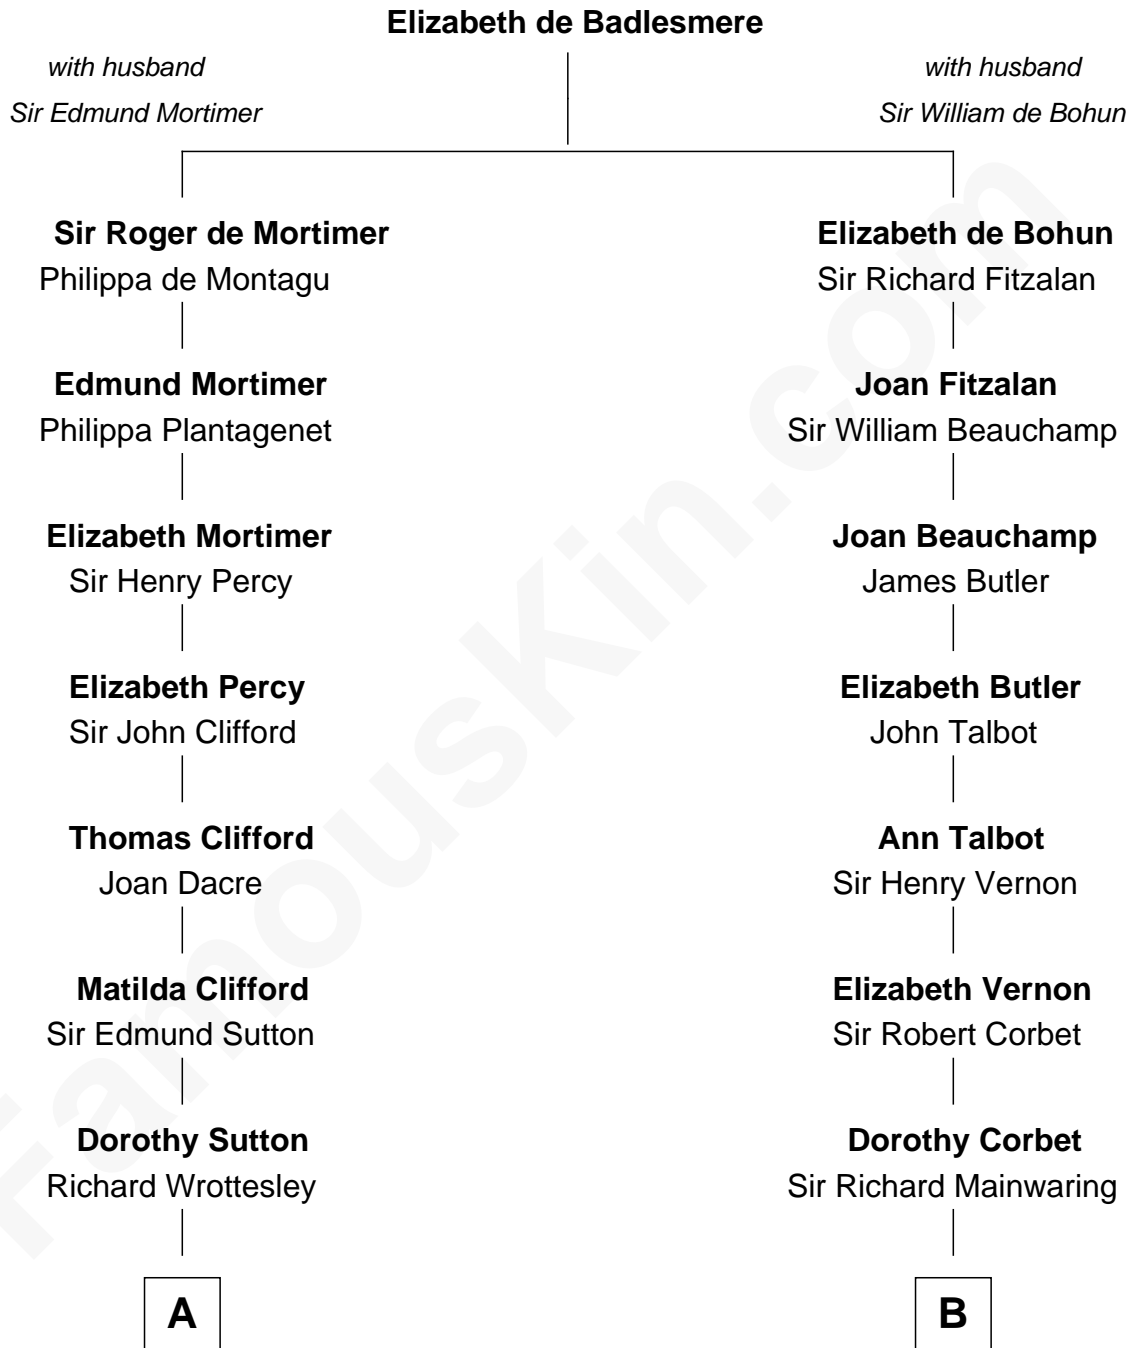

MAYFLOWER

FamousKin.com Relationship Chart of

Richard More

(c1614 - c1696) Mayflower passenger 1620

11th cousin 9 times removed of

Shadoe Stevens

Radio Disc Jockey

C