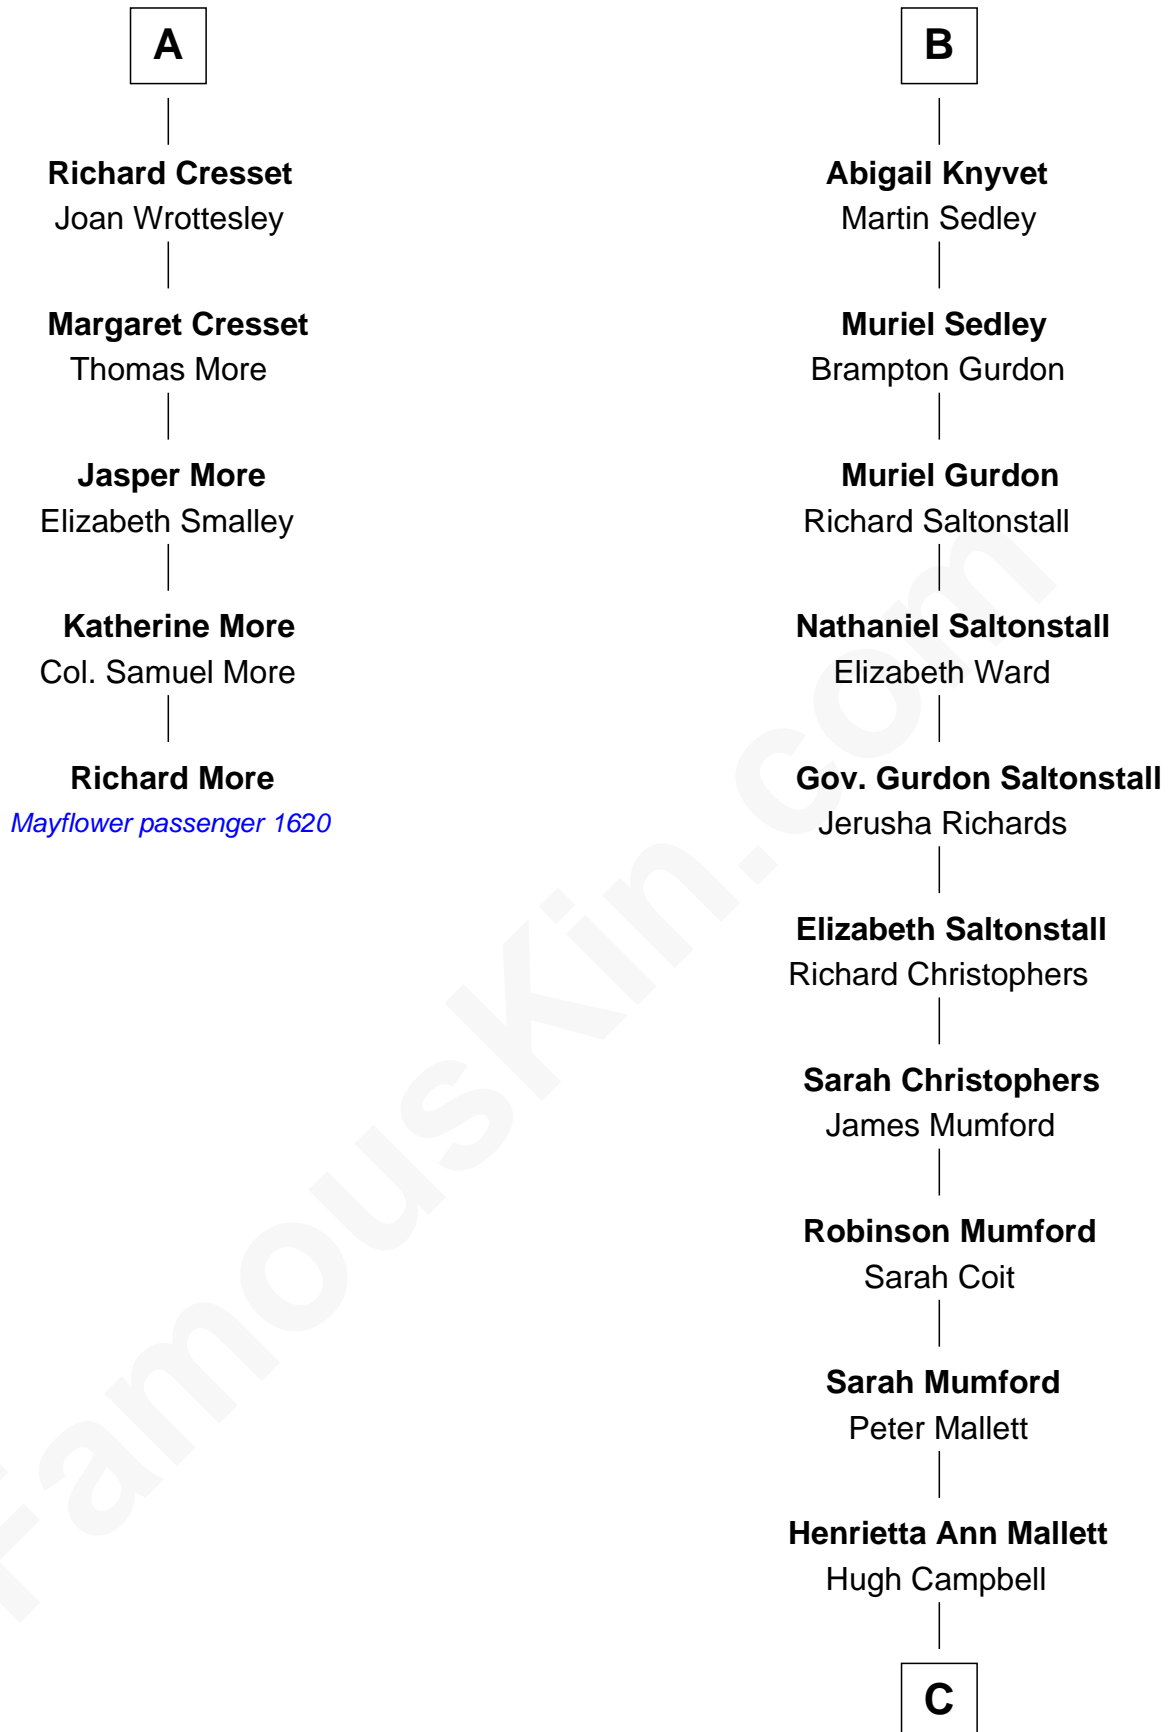

MAYFLOWER

FamousKin.com Relationship Chart of

Richard More

(c1614 - c1696) Mayflower passenger 1620

11th cousin 9 times removed of

Angela Y. Davis

Civil Rights Activist and former Black Panther

C

Henrietta C. Campbell
Murphy Valentine Jones

Murphy Renchor Jones
Mollie Spencer

Benjamin Frank Davis
Sallye Margarite Bell

Angela Y. Davis

Civil Rights Activist and former Black Panther