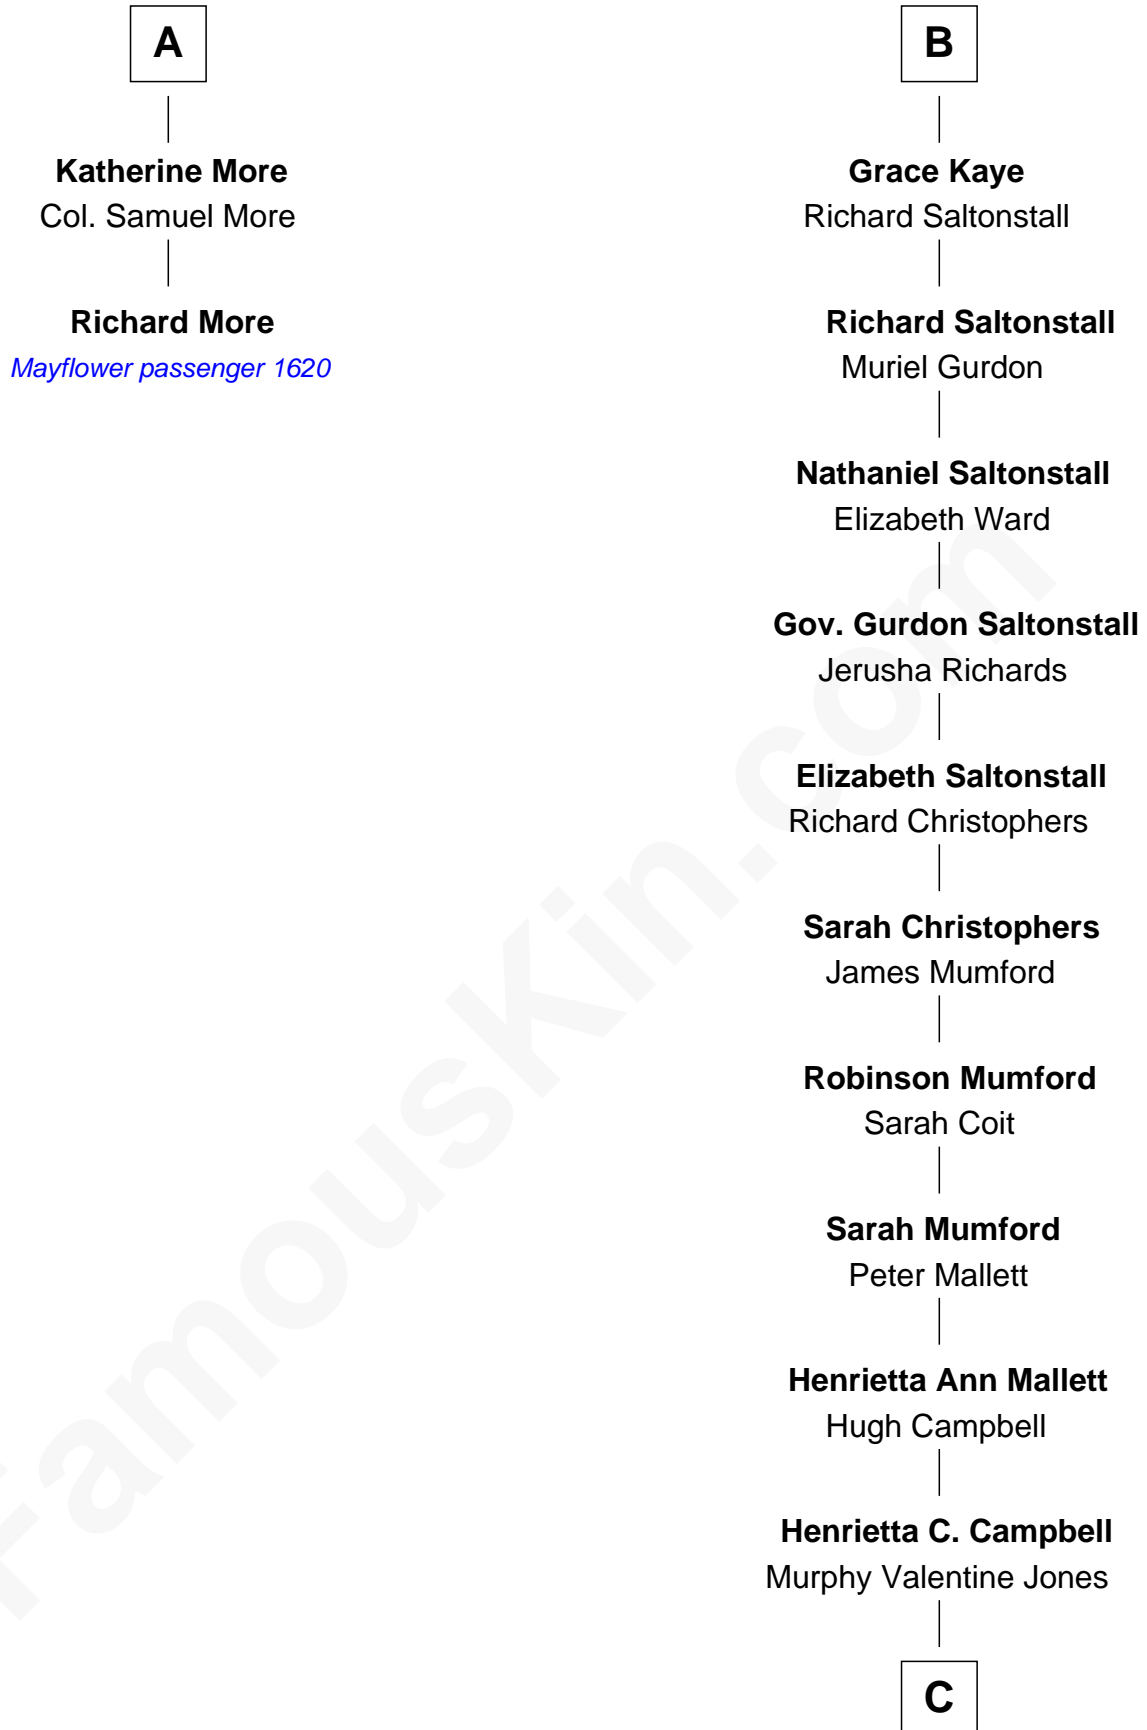

**MAYFLOWER**

# FamousKin.com Relationship Chart of **Richard More**

(c1614 - c1696) Mayflower passenger 1620

8th cousin 11 times removed of

**Angela Y. Davis**

Civil Rights Activist and former Black Panther

**C**

**Murphy Renchor Jones**

Mollie Spencer

**Benjamin Frank Davis**

Sallye Margarite Bell

**Angela Y. Davis**

*Civil Rights Activist and former Black Panther*

FamousKin.com