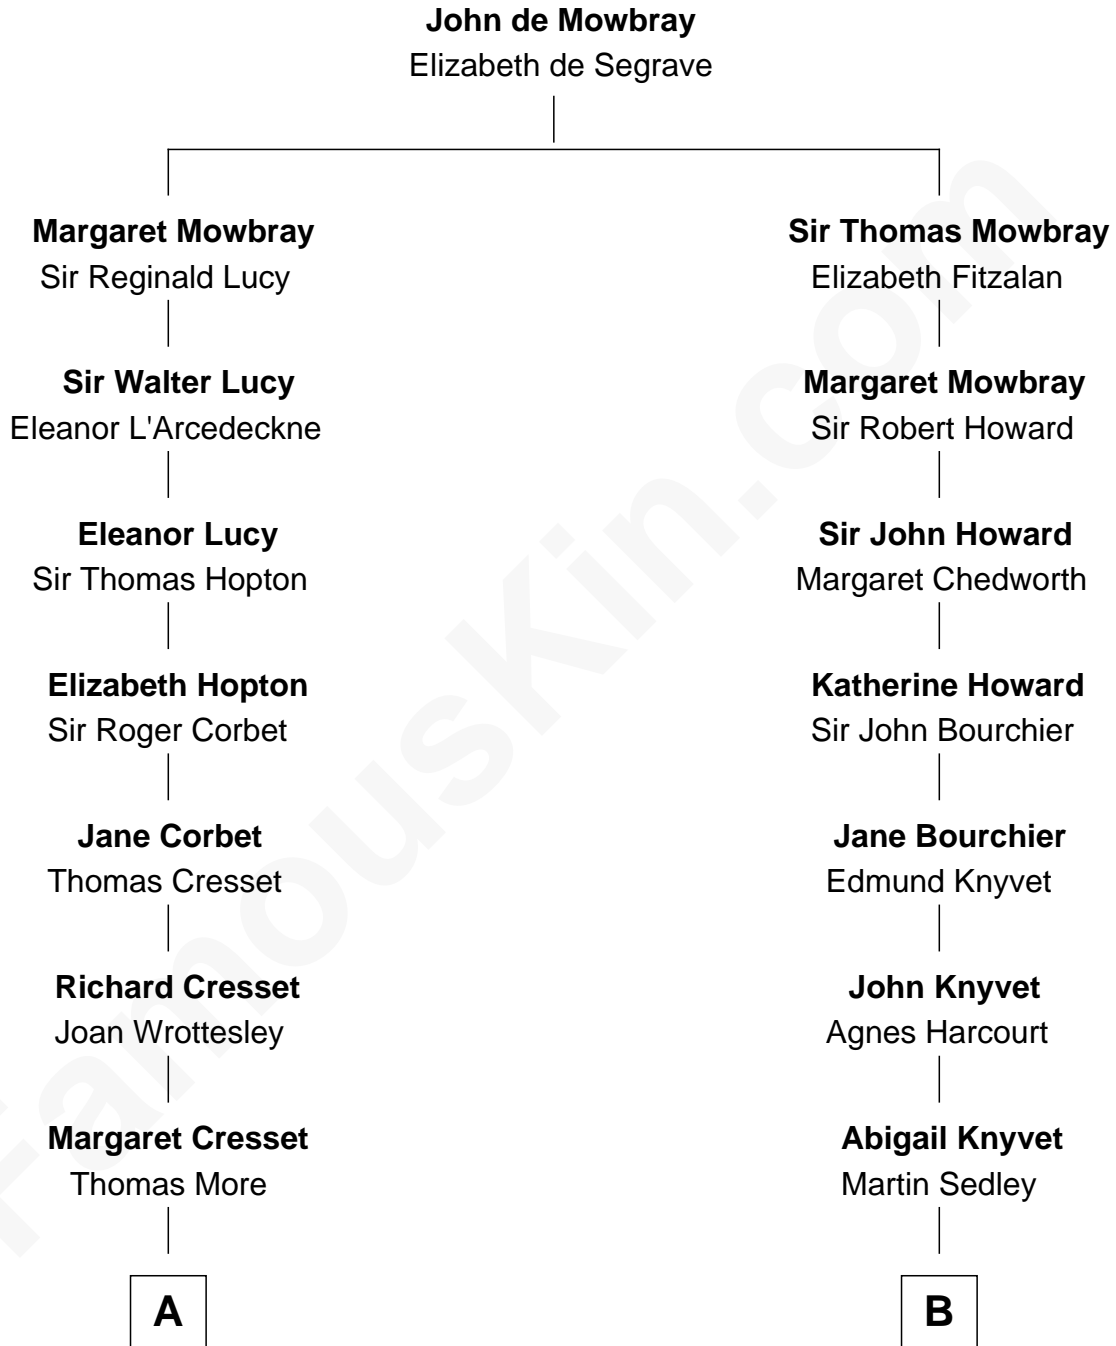

MAYFLOWER

FamousKin.com Relationship Chart of

Richard More

(c1614 - c1696) Mayflower passenger 1620

9th cousin 10 times removed of

Angela Y. Davis

Civil Rights Activist and former Black Panther

C

Murphy Renchor Jones

Mollie Spencer

Benjamin Frank Davis

Sallye Margarite Bell

Angela Y. Davis

Civil Rights Activist and former Black Panther

FamousKin.com