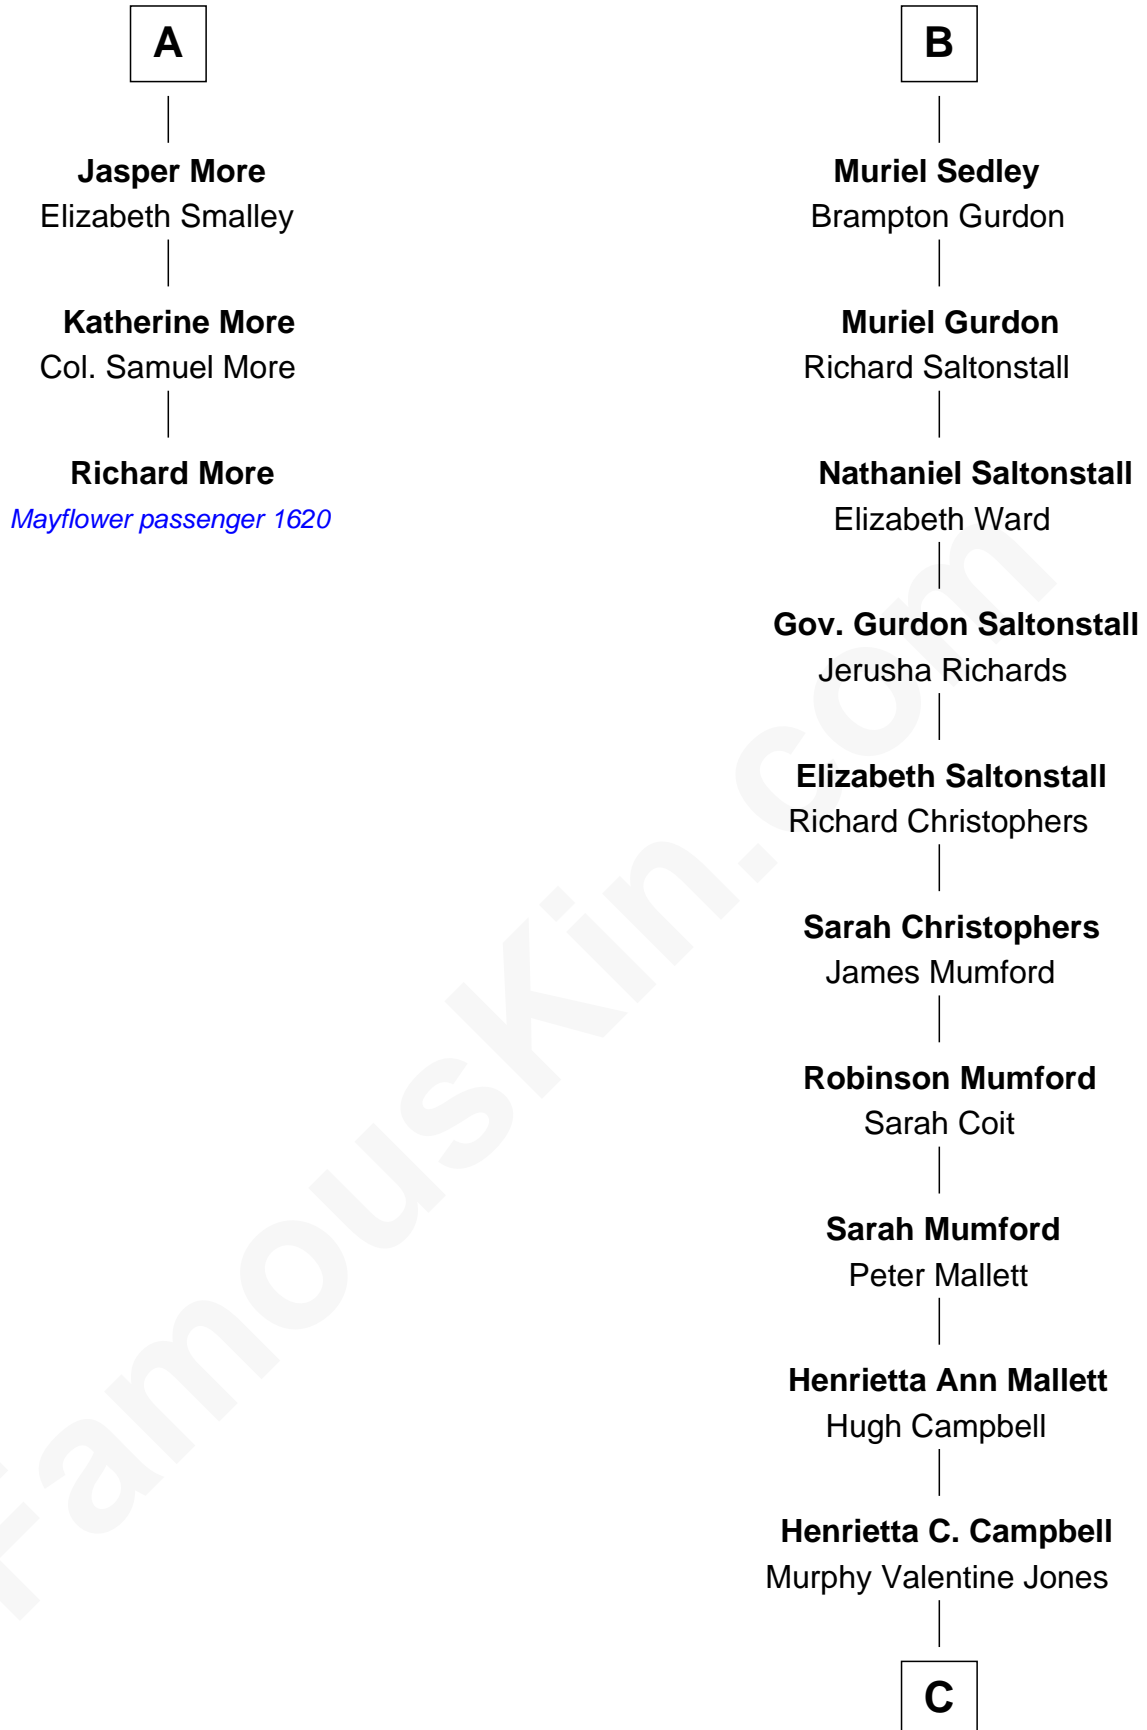

MAYFLOWER

FamousKin.com Relationship Chart of

Richard More

(c1614 - c1696) Mayflower passenger 1620

9th cousin 10 times removed of

Angela Y. Davis

Civil Rights Activist and former Black Panther

C

Murphy Renchor Jones

Mollie Spencer

Benjamin Frank Davis

Sallye Margarite Bell

Angela Y. Davis

Civil Rights Activist and former Black Panther

FamousKin.com