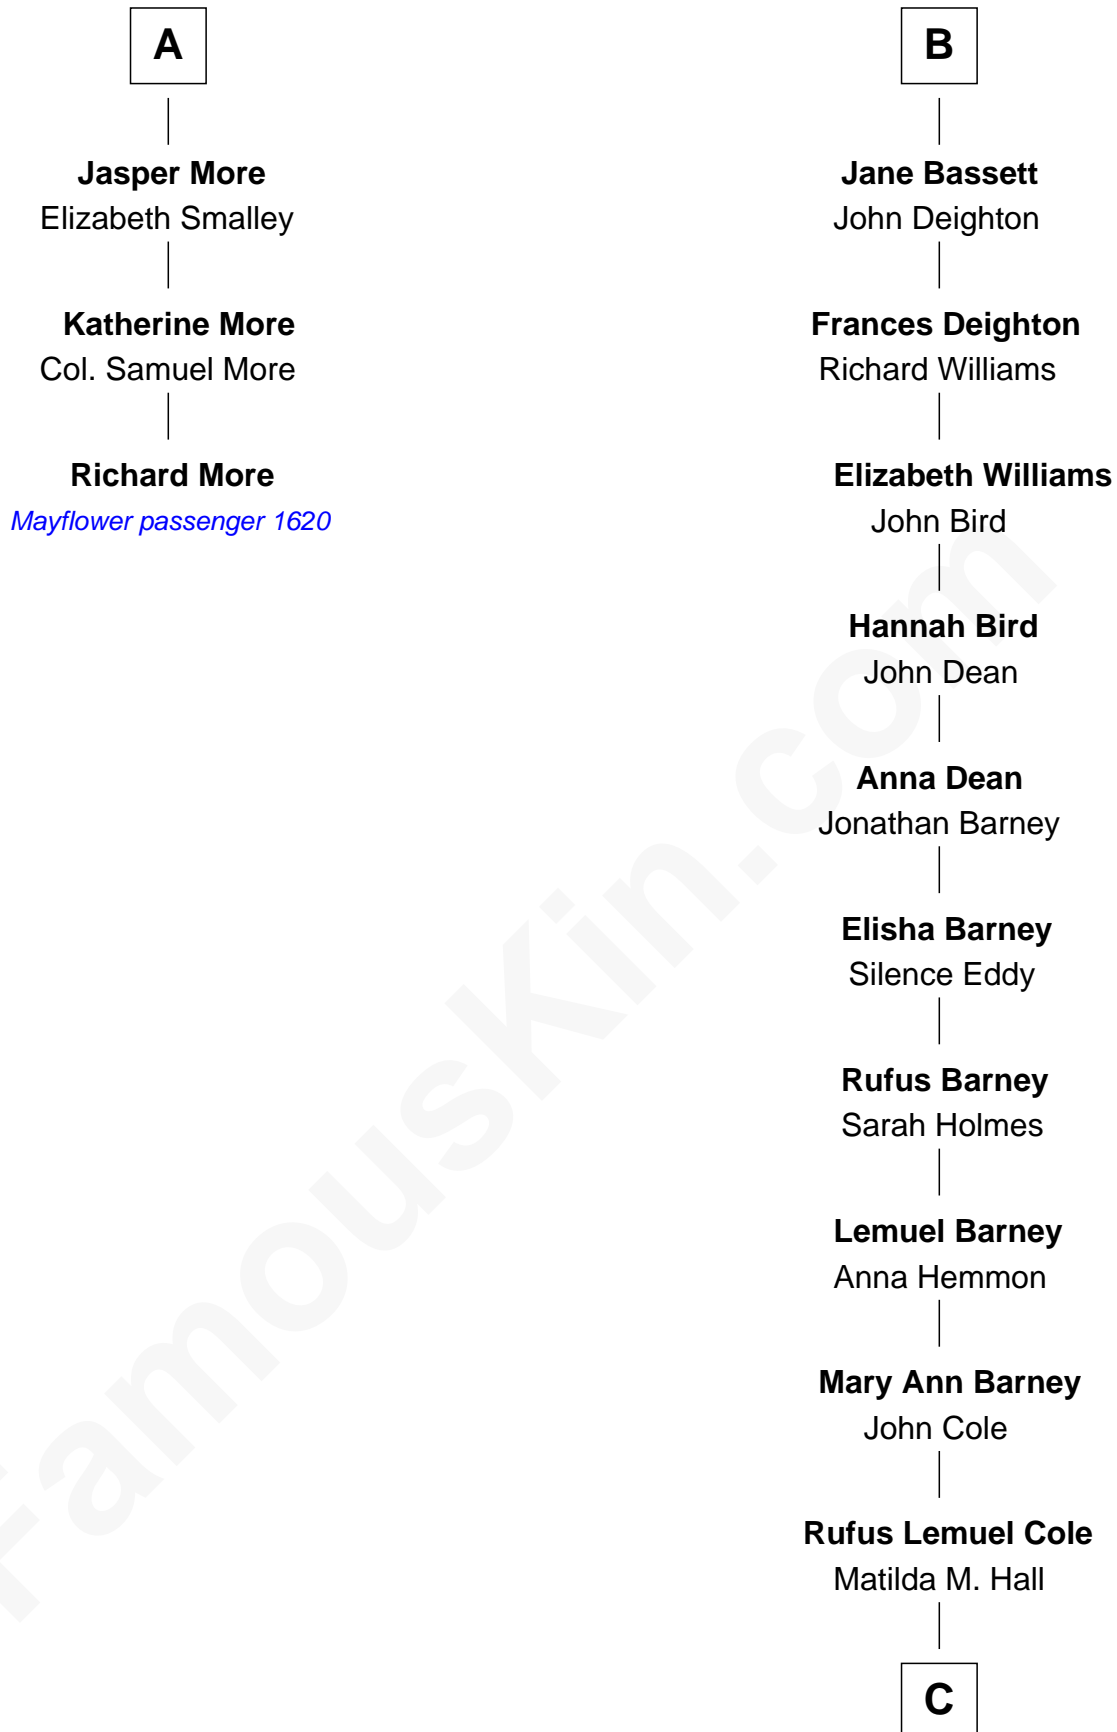

MAYFLOWER

FamousKin.com Relationship Chart of

Richard More

(c1614 - c1696) Mayflower passenger 1620

9th cousin 11 times removed of

Michael Lookinland

TV Actor

John de Mowbray
Elizabeth de Segrave

C

—
Nellie M. Cole

John Andrew Lookinland

—
Orrin Paul Lookinland

Madeline Tait

—
Paul Russell Lookinland

Karen Ruth McKinney

—
Michael Lookinland