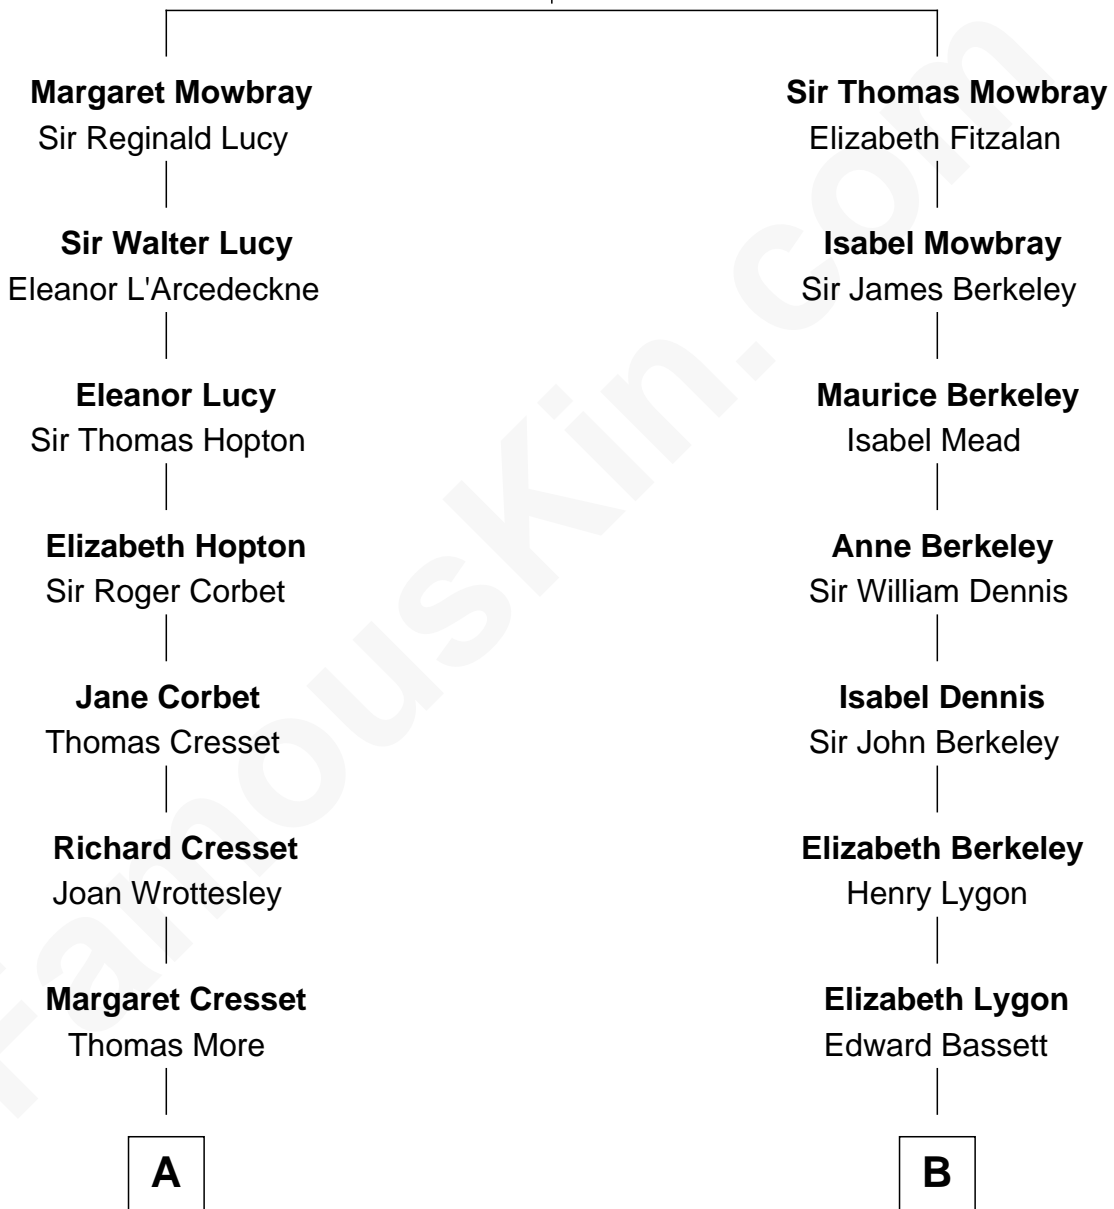

MAYFLOWER

FamousKin.com Relationship Chart of

Richard More

(c1614 - c1696) Mayflower passenger 1620

9th cousin 11 times removed of

Michael Lookinland

TV Actor

John de Mowbray
Elizabeth de Segrave

C

—
Nellie M. Cole

John Andrew Lookinland

—
Orrin Paul Lookinland

Madeline Tait

—
Paul Russell Lookinland

Karen Ruth McKinney

—
Michael Lookinland