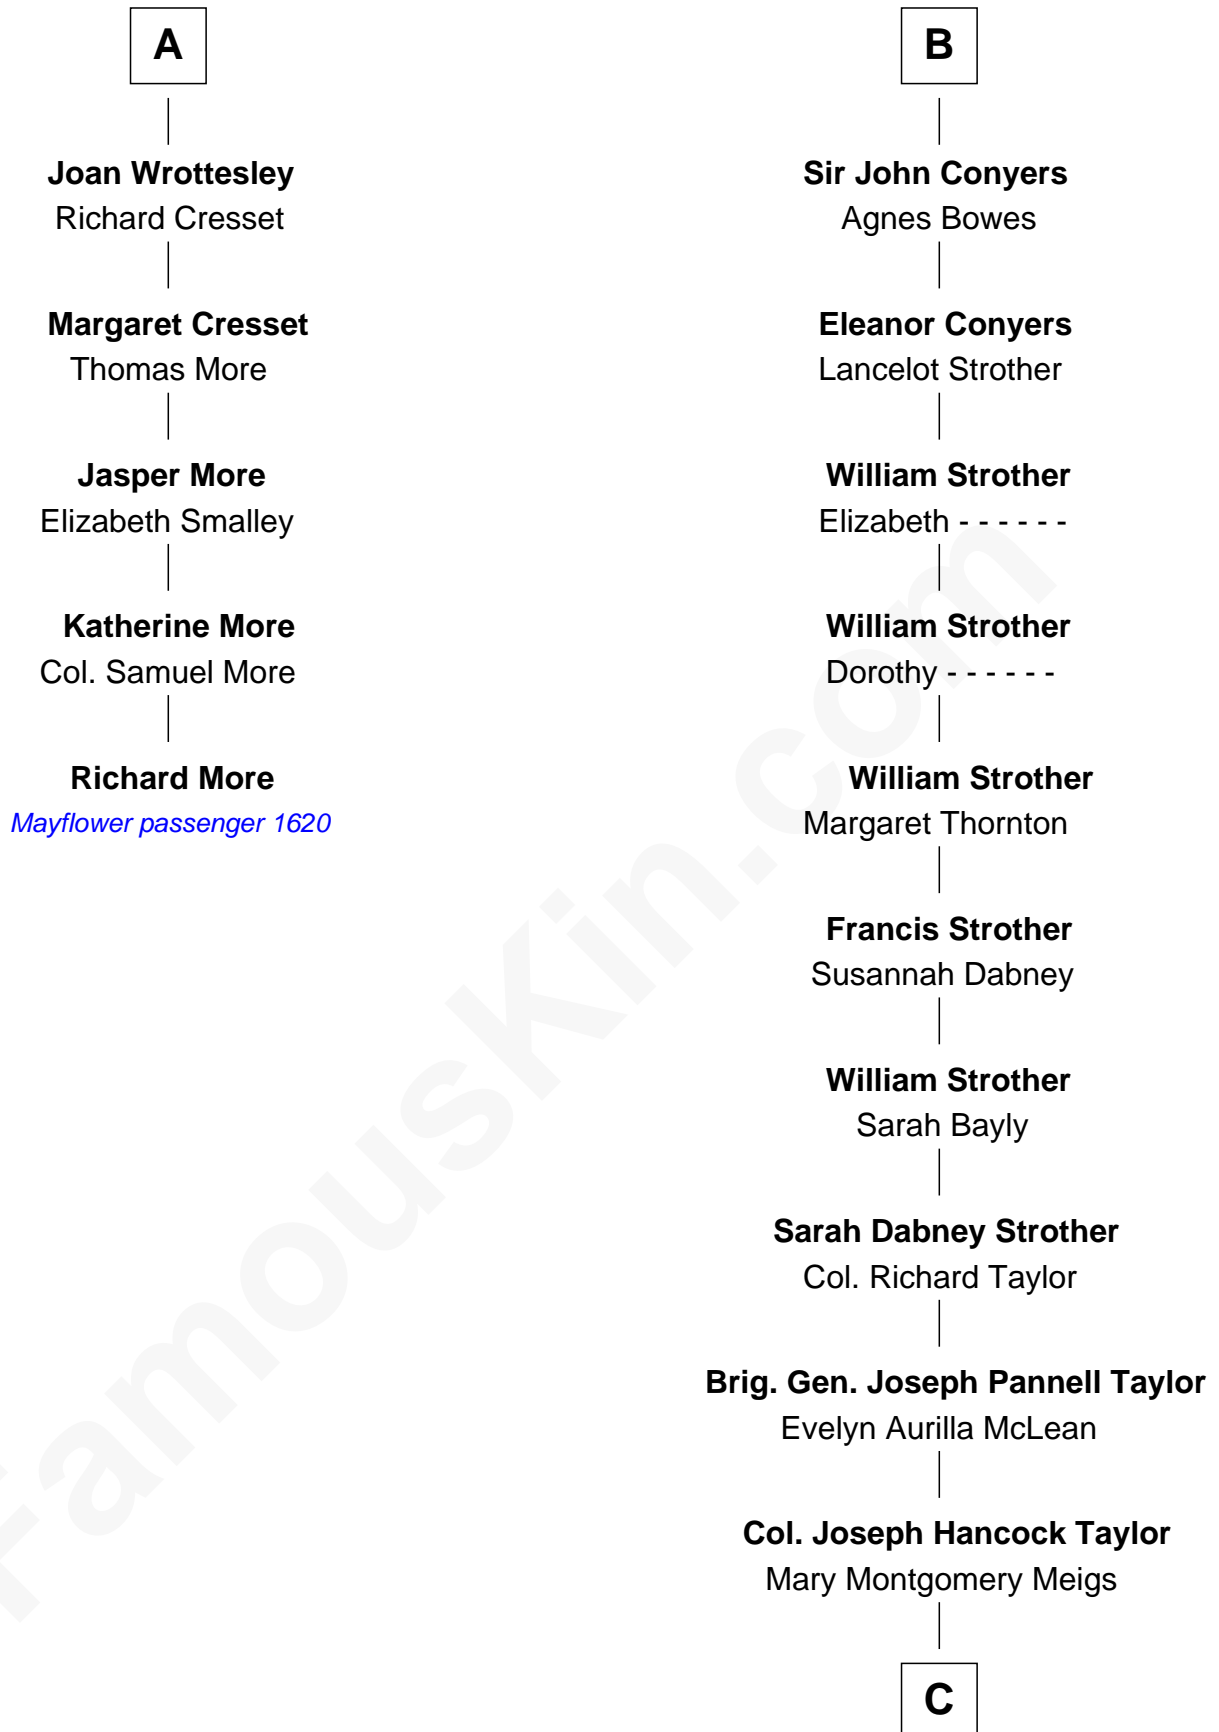

**MAYFLOWER**

# FamousKin.com Relationship Chart of **Richard More**

(c1614 - c1696) Mayflower passenger 1620

11th cousin 9 times removed of

**Parker Stevenson**

TV and Movie Actor

**Edward III, King of England**

Philippa of Hainault

**C**

—  
**Evelyn Taylor**

Eli Kirk Price

—  
**Philip Price**

Sarah Meade Harrison

—  
**Sarah Meade Price**

Richard Stevenson Parker

—  
**Parker Stevenson**