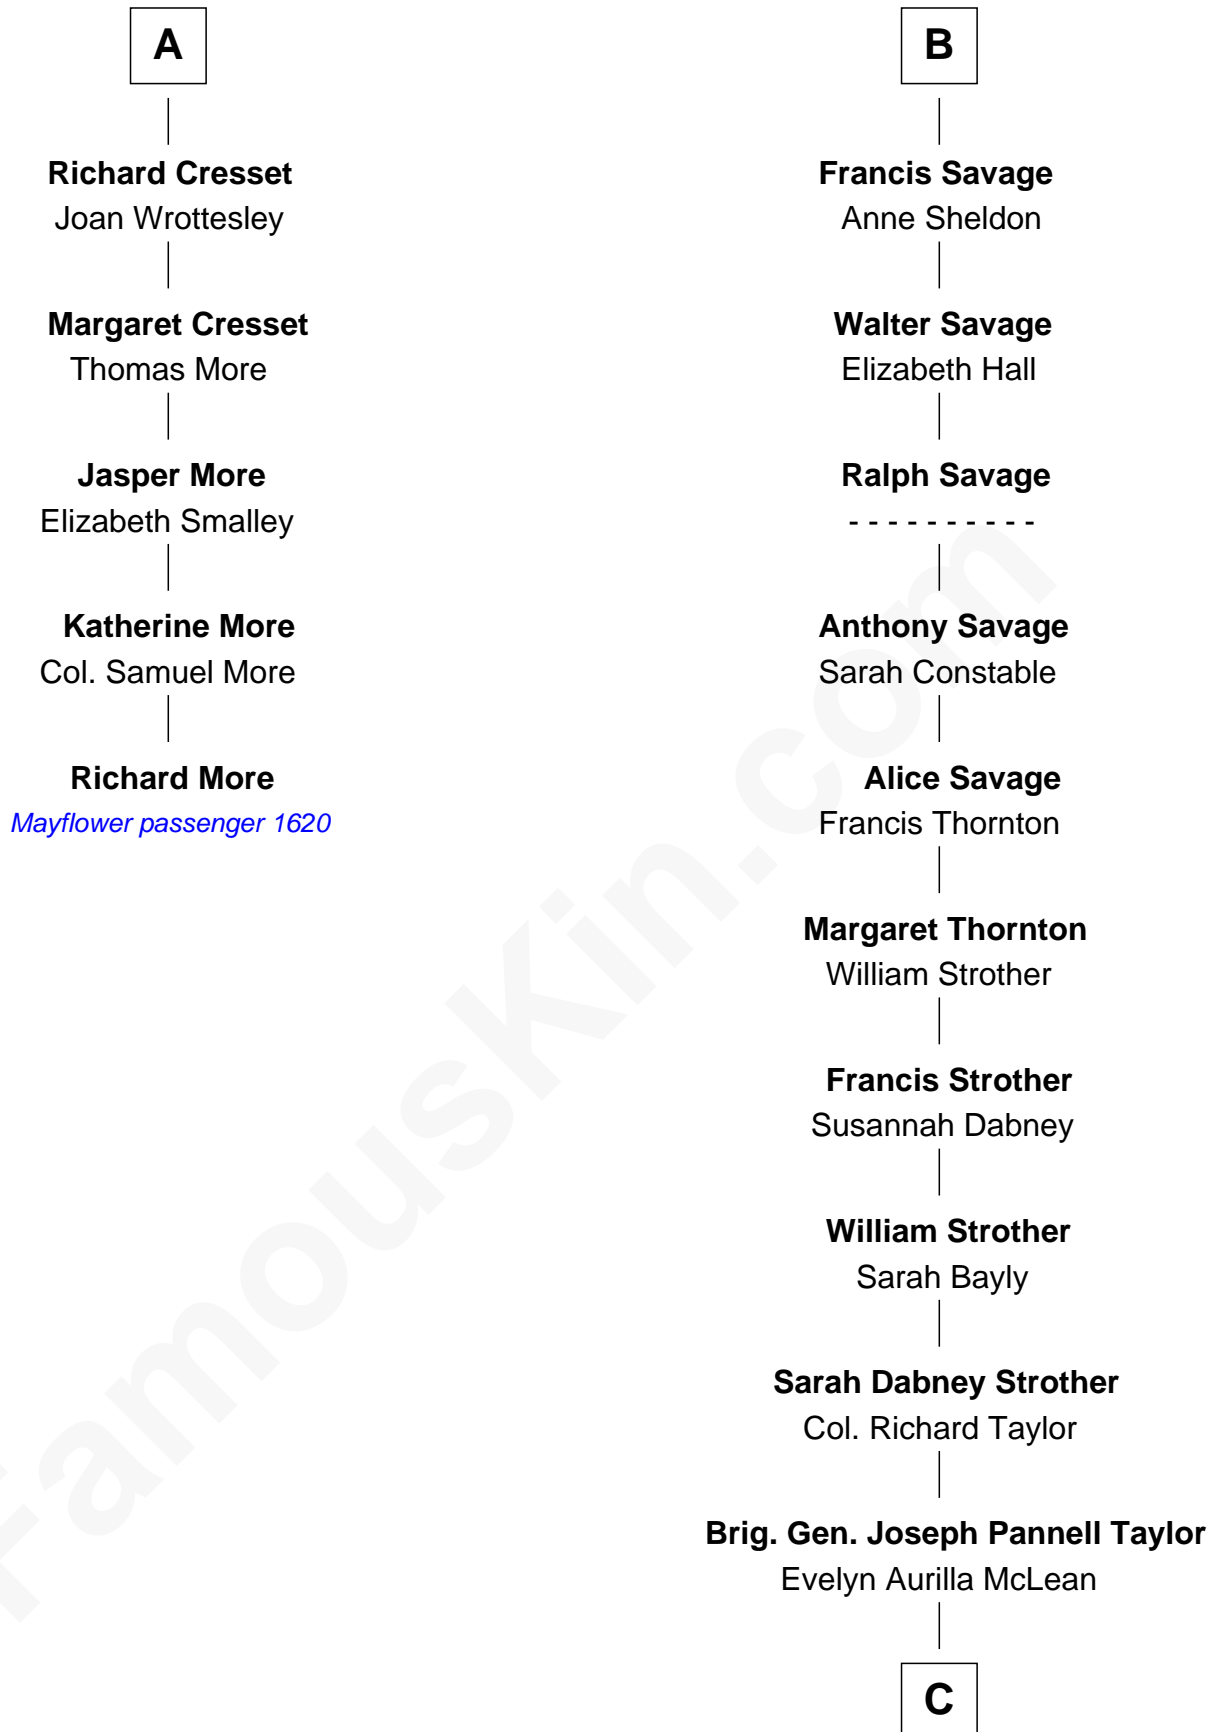

**MAYFLOWER**

# FamousKin.com Relationship Chart of **Richard More**

(c1614 - c1696) *Mayflower* passenger 1620

11th cousin 10 times removed of

**Parker Stevenson**

*TV and Movie Actor*

**Henry Plantagenet**

Maud de Chaworth

**C**

**Col. Joseph Hancock Taylor**

Mary Montgomery Meigs

**Evelyn Taylor**

Eli Kirk Price

**Philip Price**

Sarah Meade Harrison

**Sarah Meade Price**