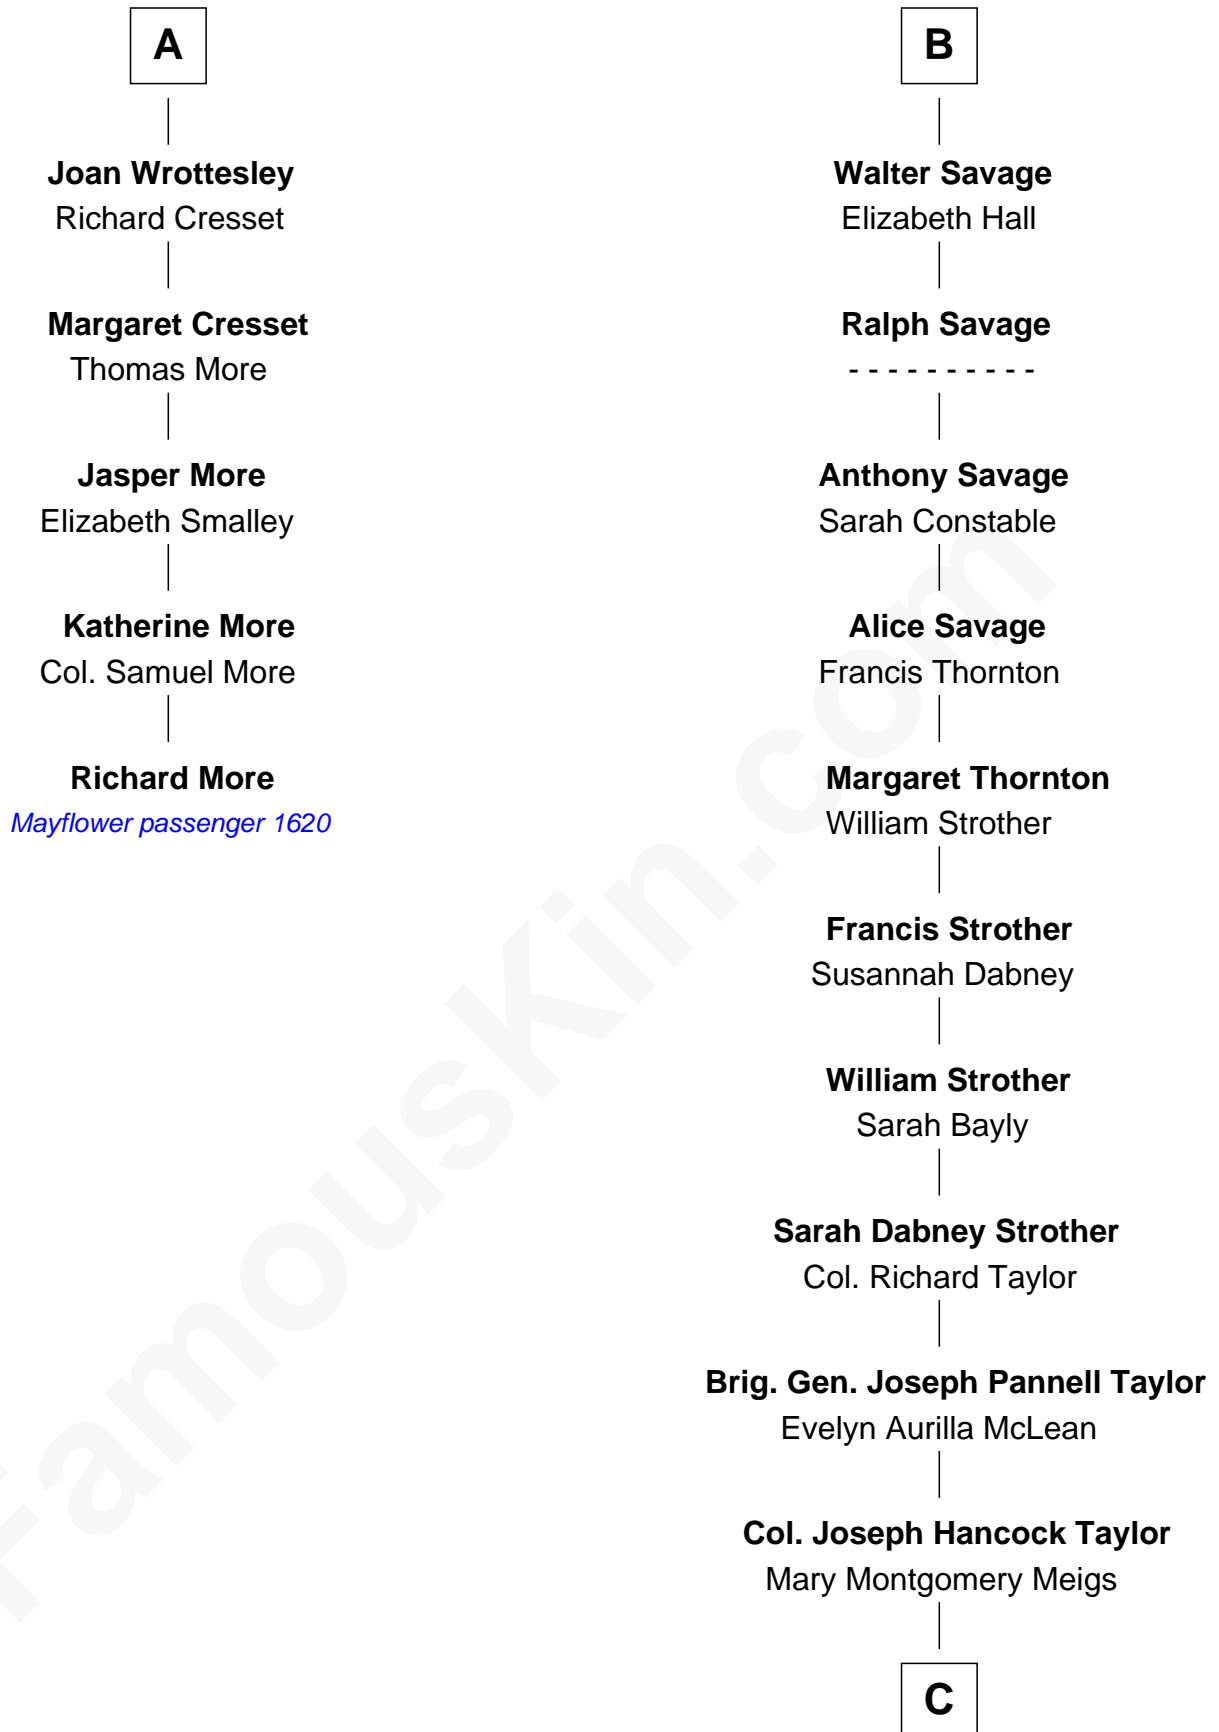

MAYFLOWER

FamousKin.com Relationship Chart of **Richard More**

(c1614 - c1696) *Mayflower* passenger 1620

11th cousin 9 times removed of

Parker Stevenson

TV and Movie Actor

C

—
Evelyn Taylor

Eli Kirk Price

—
Philip Price

Sarah Meade Harrison

—
Sarah Meade Price

Richard Stevenson Parker

—
Parker Stevenson

TV and Movie Actor

FamousKin.com