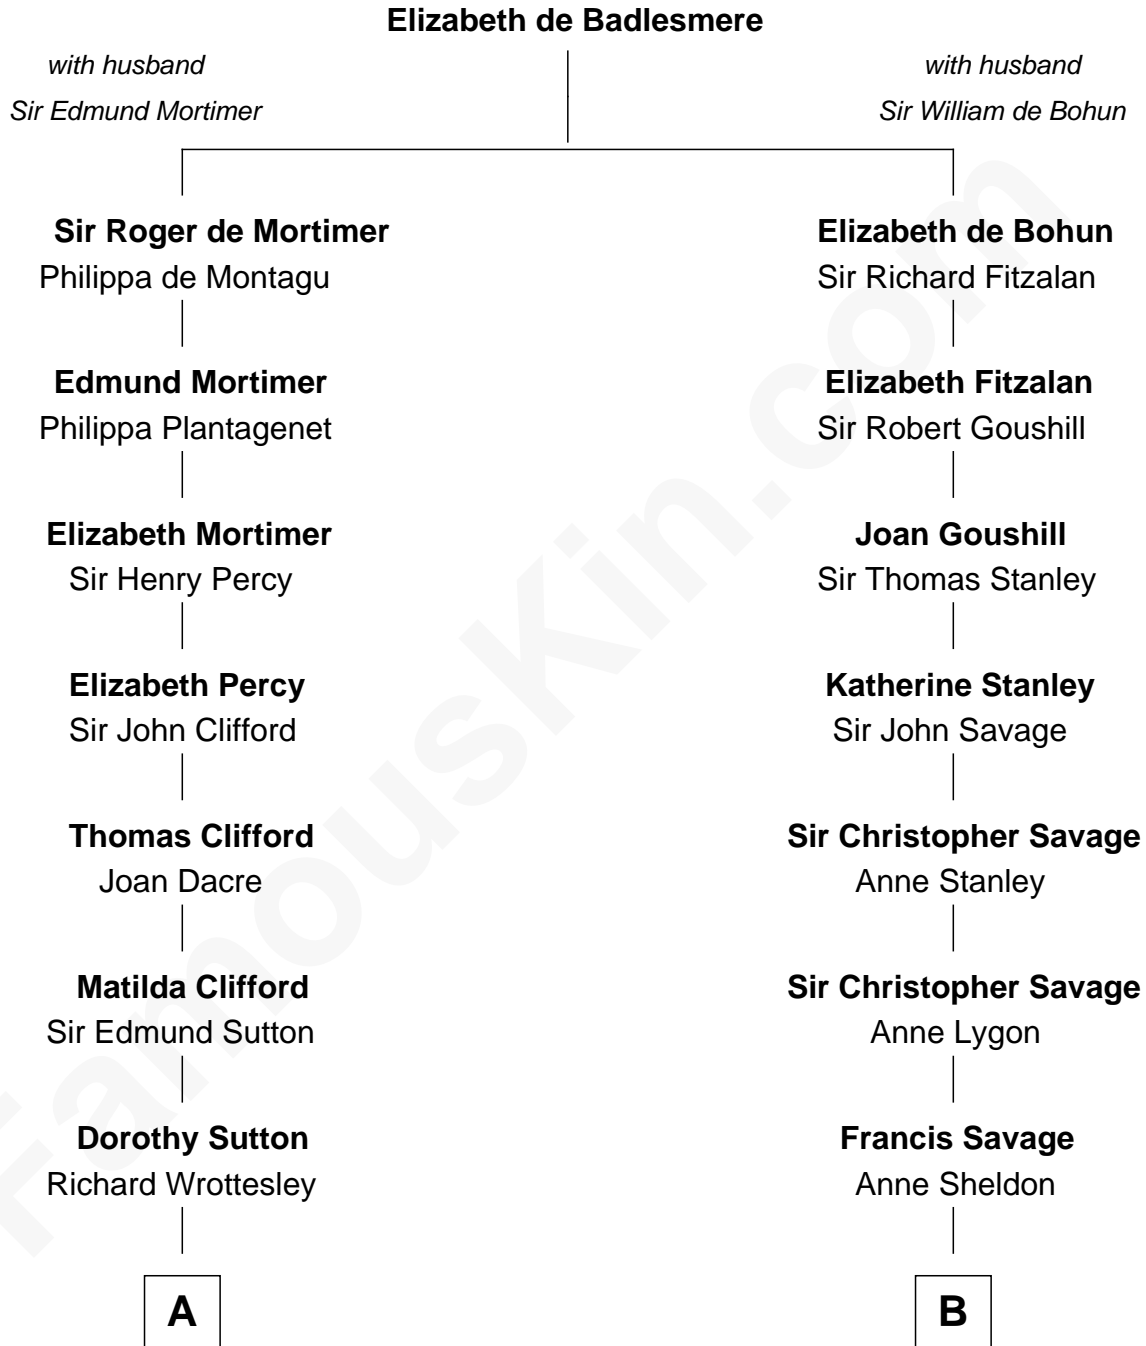

MAYFLOWER

FamousKin.com Relationship Chart of **Richard More**

(c1614 - c1696) *Mayflower* passenger 1620

11th cousin 9 times removed of

Parker Stevenson

TV and Movie Actor

C

—
Evelyn Taylor

Eli Kirk Price

—
Philip Price

Sarah Meade Harrison

—
Sarah Meade Price

Richard Stevenson Parker

—
Parker Stevenson

TV and Movie Actor

FamousKin.com