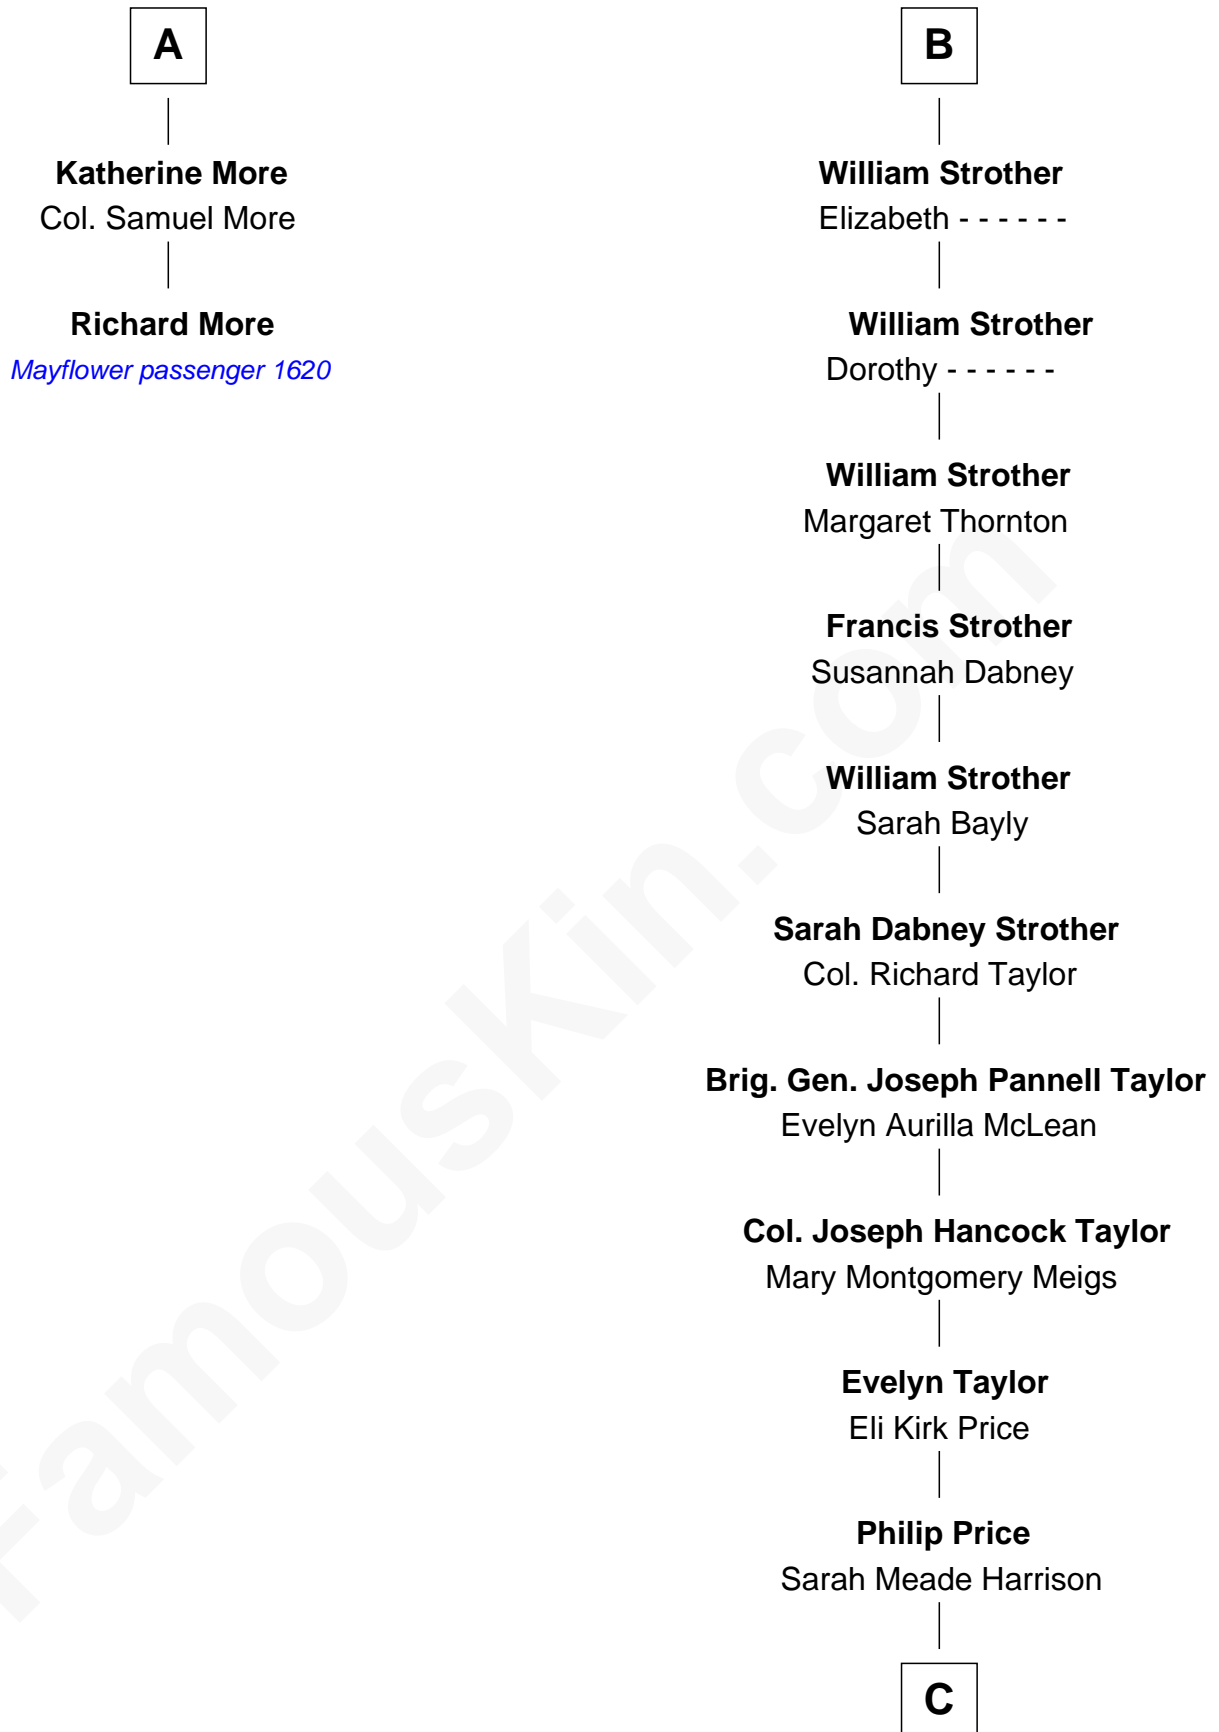

MAYFLOWER

FamousKin.com Relationship Chart of **Richard More**

(c1614 - c1696) Mayflower passenger 1620

8th cousin 10 times removed of

Parker Stevenson

TV and Movie Actor

C

Sarah Meade Price
Richard Stevenson Parker