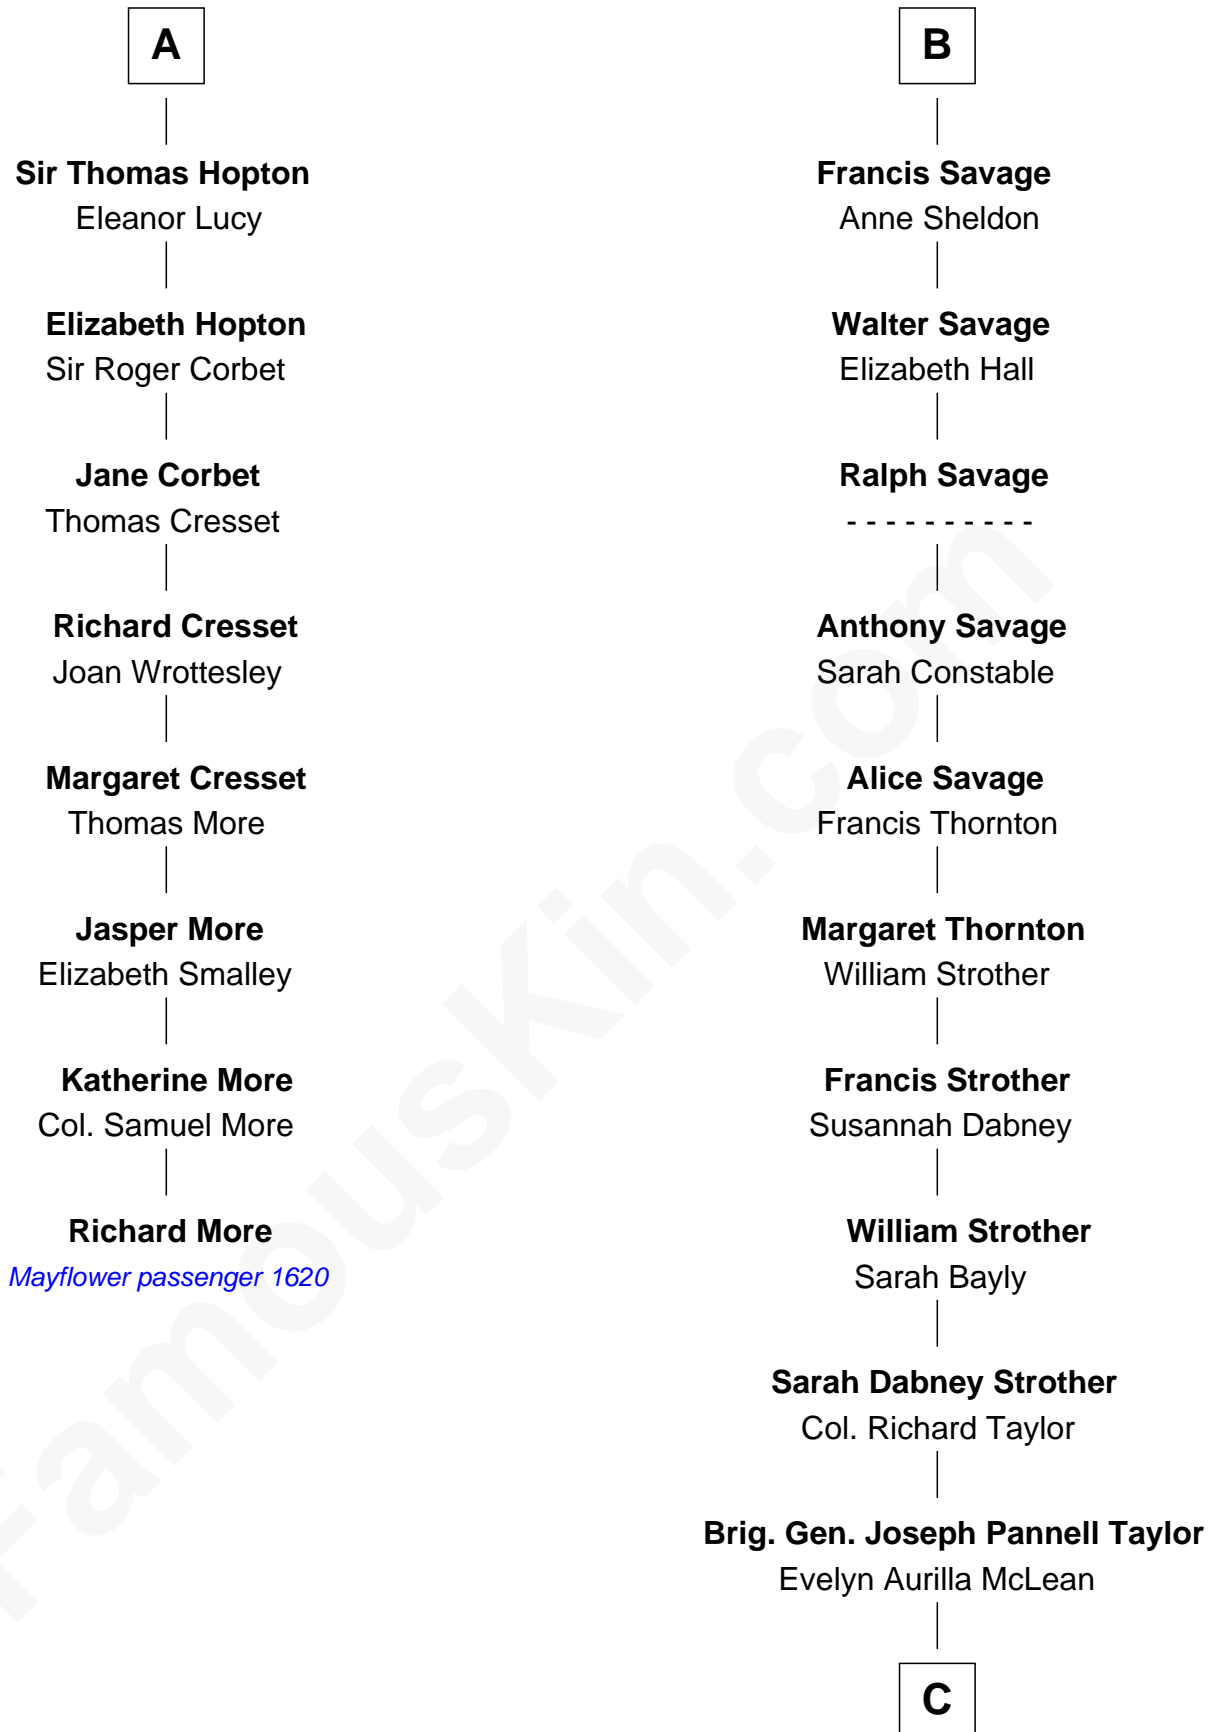

MAYFLOWER

FamousKin.com Relationship Chart of **Richard More**

(c1614 - c1696) *Mayflower* passenger 1620

14th cousin 7 times removed of

Parker Stevenson

TV and Movie Actor

Humphrey de Bohun

Elizabeth Plantagenet

C

Col. Joseph Hancock Taylor

Mary Montgomery Meigs

Evelyn Taylor

Eli Kirk Price

Philip Price

Sarah Meade Harrison

Sarah Meade Price