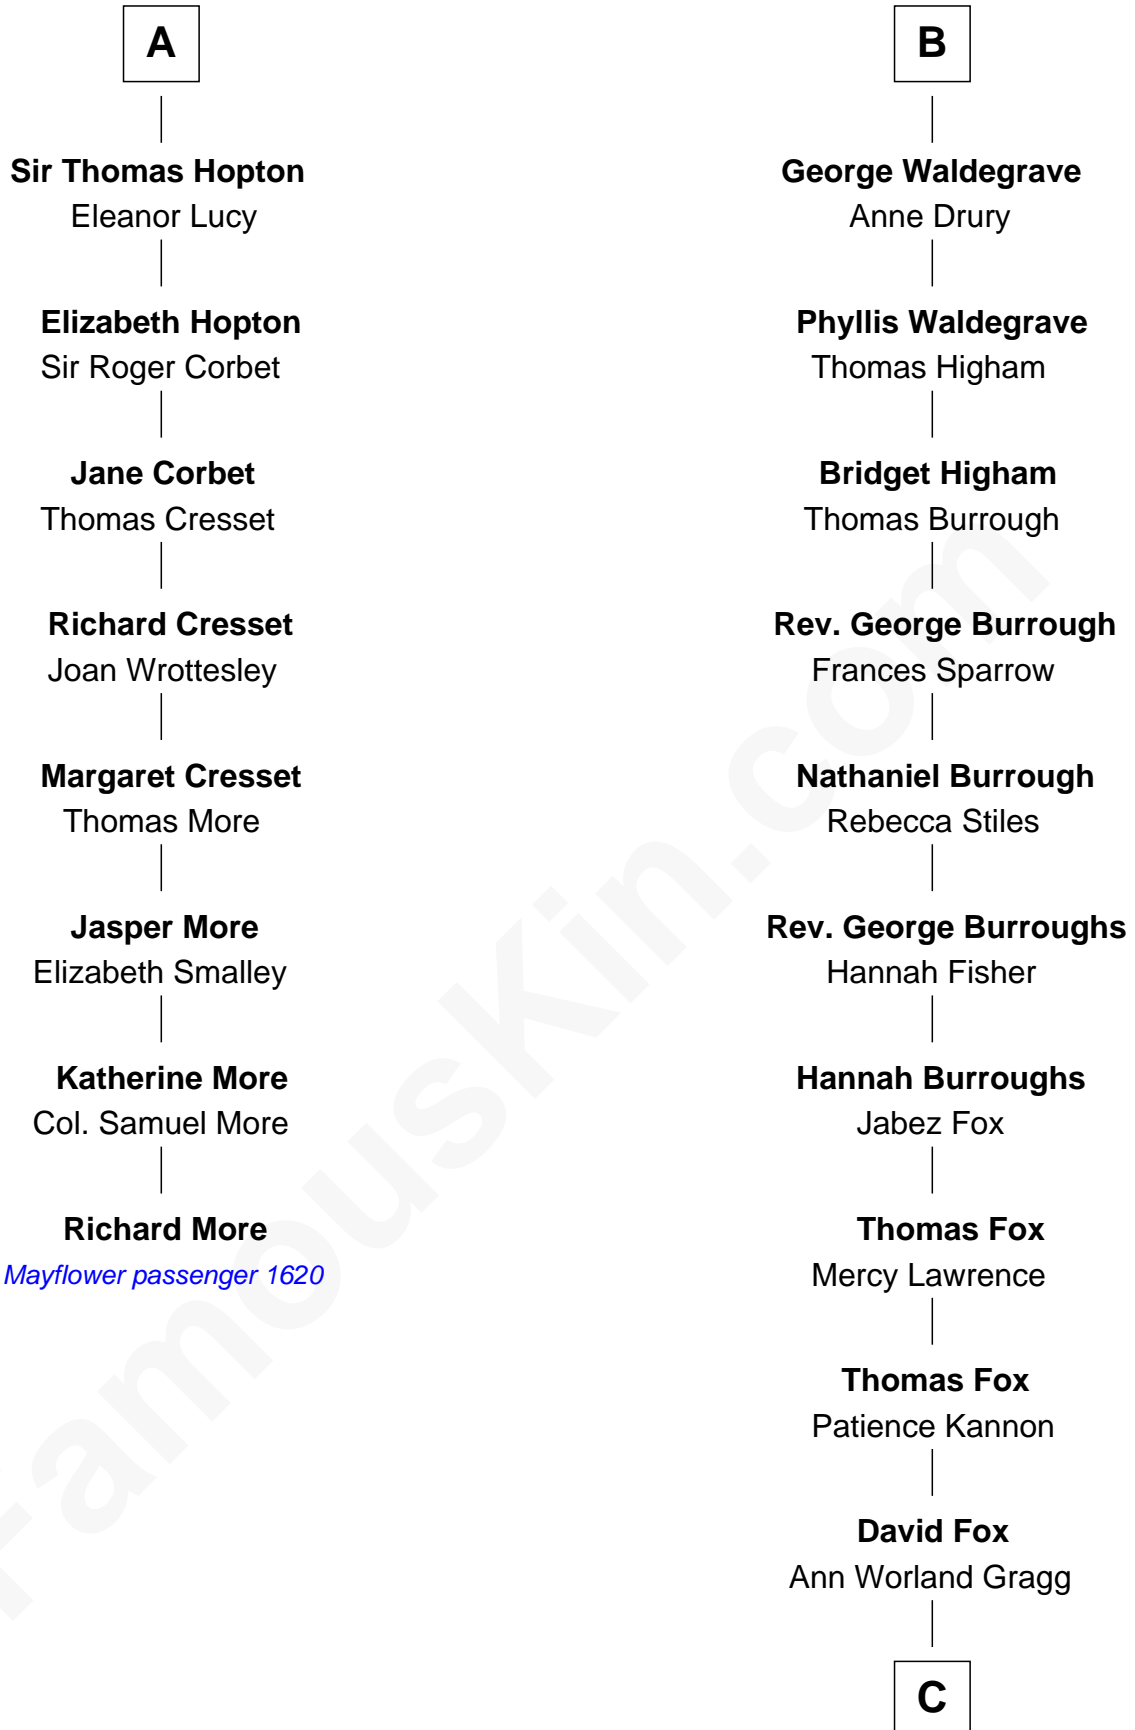

MAYFLOWER

FamousKin.com Relationship Chart of **Richard More**

(c1614 - c1696) Mayflower passenger 1620

14th cousin 7 times removed of

Bob Moore

Co-Founder, Bob's Red Mill

C

Morris Fox

Sarah A. Smith

Violette Fox

Daniel Francis Learnard

Clinton Morris Learnard

Gertrude Maud Yost

Doris Dell Learnard

Kenneth Earl Moore

Bob Moore

Co-Founder, Bob's Red Mill