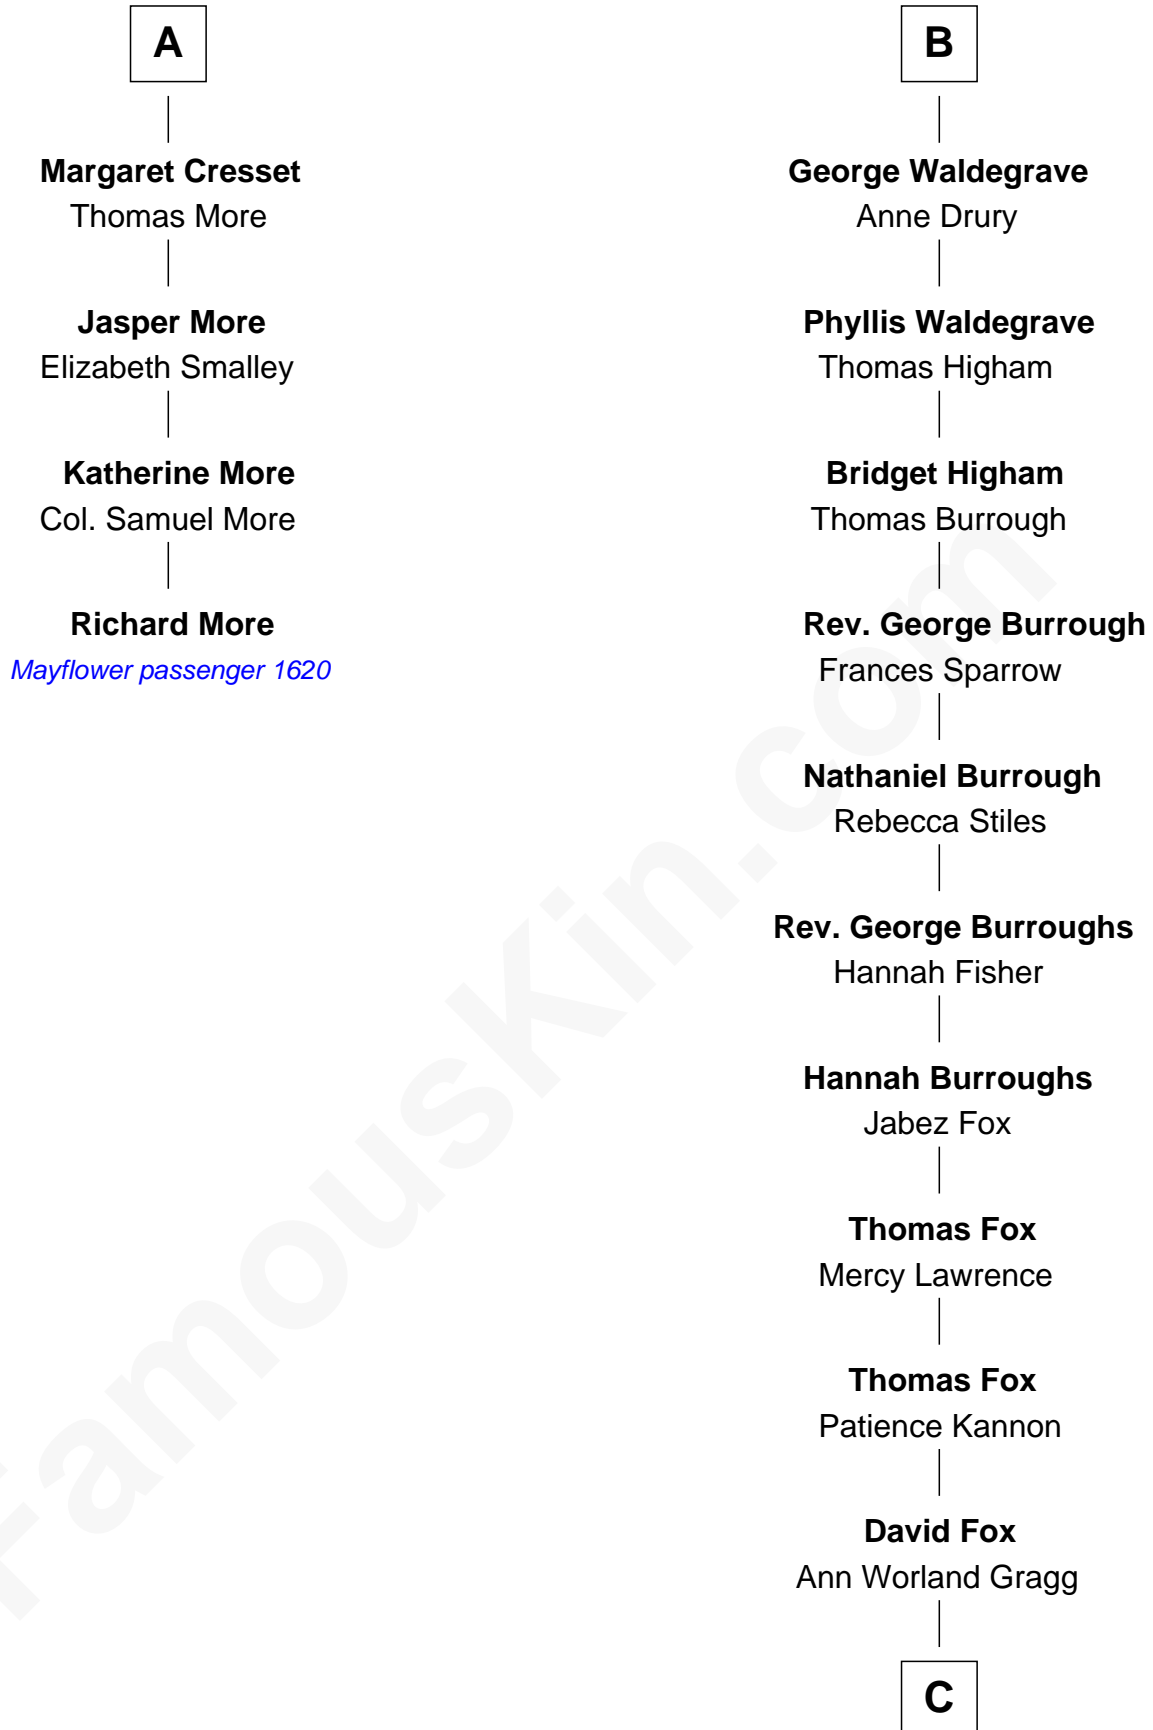

MAYFLOWER

FamousKin.com Relationship Chart of **Richard More**

(c1614 - c1696) *Mayflower passenger 1620*

10th cousin 11 times removed of

Bob Moore

Co-Founder, Bob's Red Mill

Eudo la Zouche
Milicent de Cantilupe

Eve la Zouche
Sir Maurice de Berkeley

Thomas de Berkeley
Katherine de Clyvedon

Sir John Berkeley
Elizabeth Betteshorne

Elizabeth Berkeley
Sir John Sutton

Sir Edmund Sutton
Matilda Clifford

Dorothy Sutton
Richard Wrottesley

Joan Wrottesley
Richard Cresset

A

Sir William la Zouche
Maud Lovel

Milicent la Zouche
Sir William Deincourt

Margaret Deincourt
Sir Robert de Tibetot

Elizabeth de Tibetot
Sir Philip le Despencer

Margery Despencer
Sir Roger Wentworth

Henry Wentworth
Elizabeth Howard

Margery Wentworth
Sir William Waldegrave

B

C

Morris Fox

Sarah A. Smith

Violette Fox

Daniel Francis Learnard