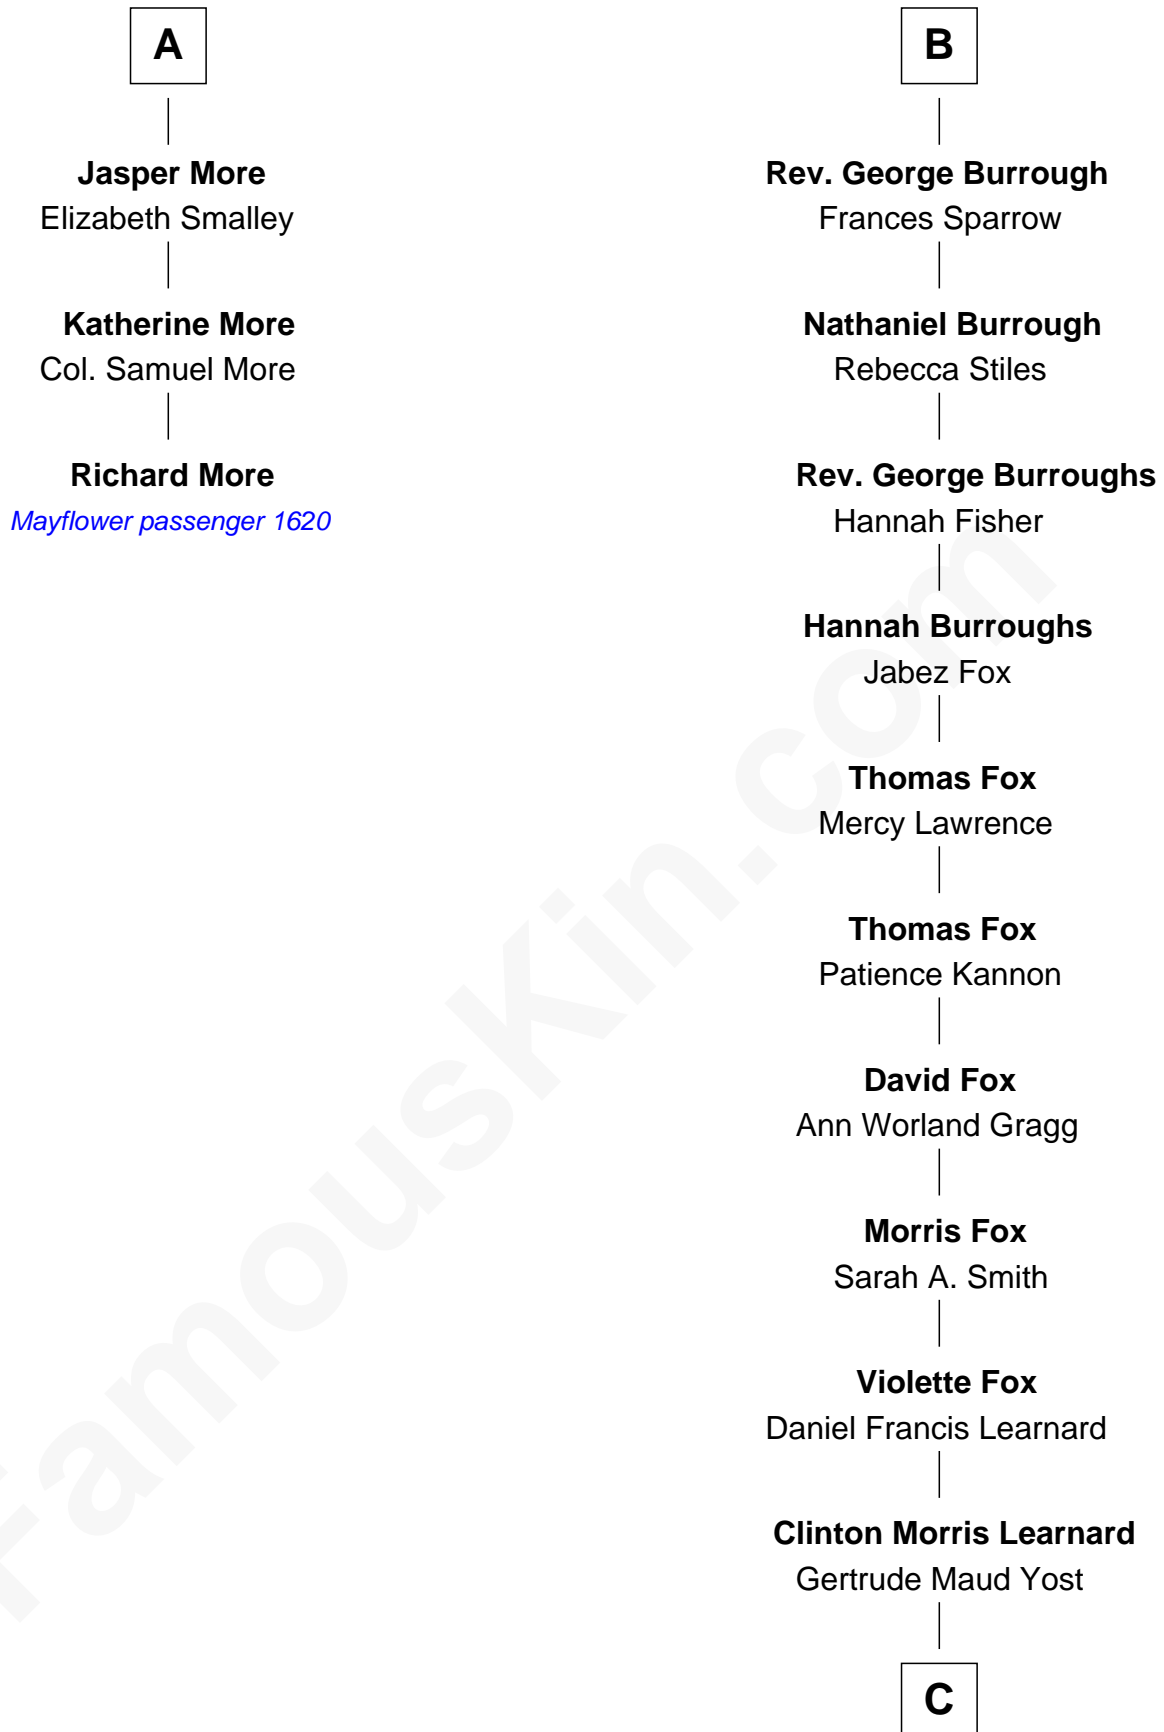

MAYFLOWER

FamousKin.com Relationship Chart of

Richard More

(c1614 - c1696) Mayflower passenger 1620

9th cousin 9 times removed of

Bob Moore

Co-Founder, Bob's Red Mill

Sir Philip le Despencer

Sir Philip le Despencer

Elizabeth de Tibetot

Margery Despencer

Sir Roger Wentworth

Henry Wentworth

Elizabeth Howard

Margery Wentworth

Sir William Waldegrave

George Waldegrave

Anne Drury

Phyllis Waldegrave

Thomas Higham

Bridget Higham

Thomas Burrough

B

C