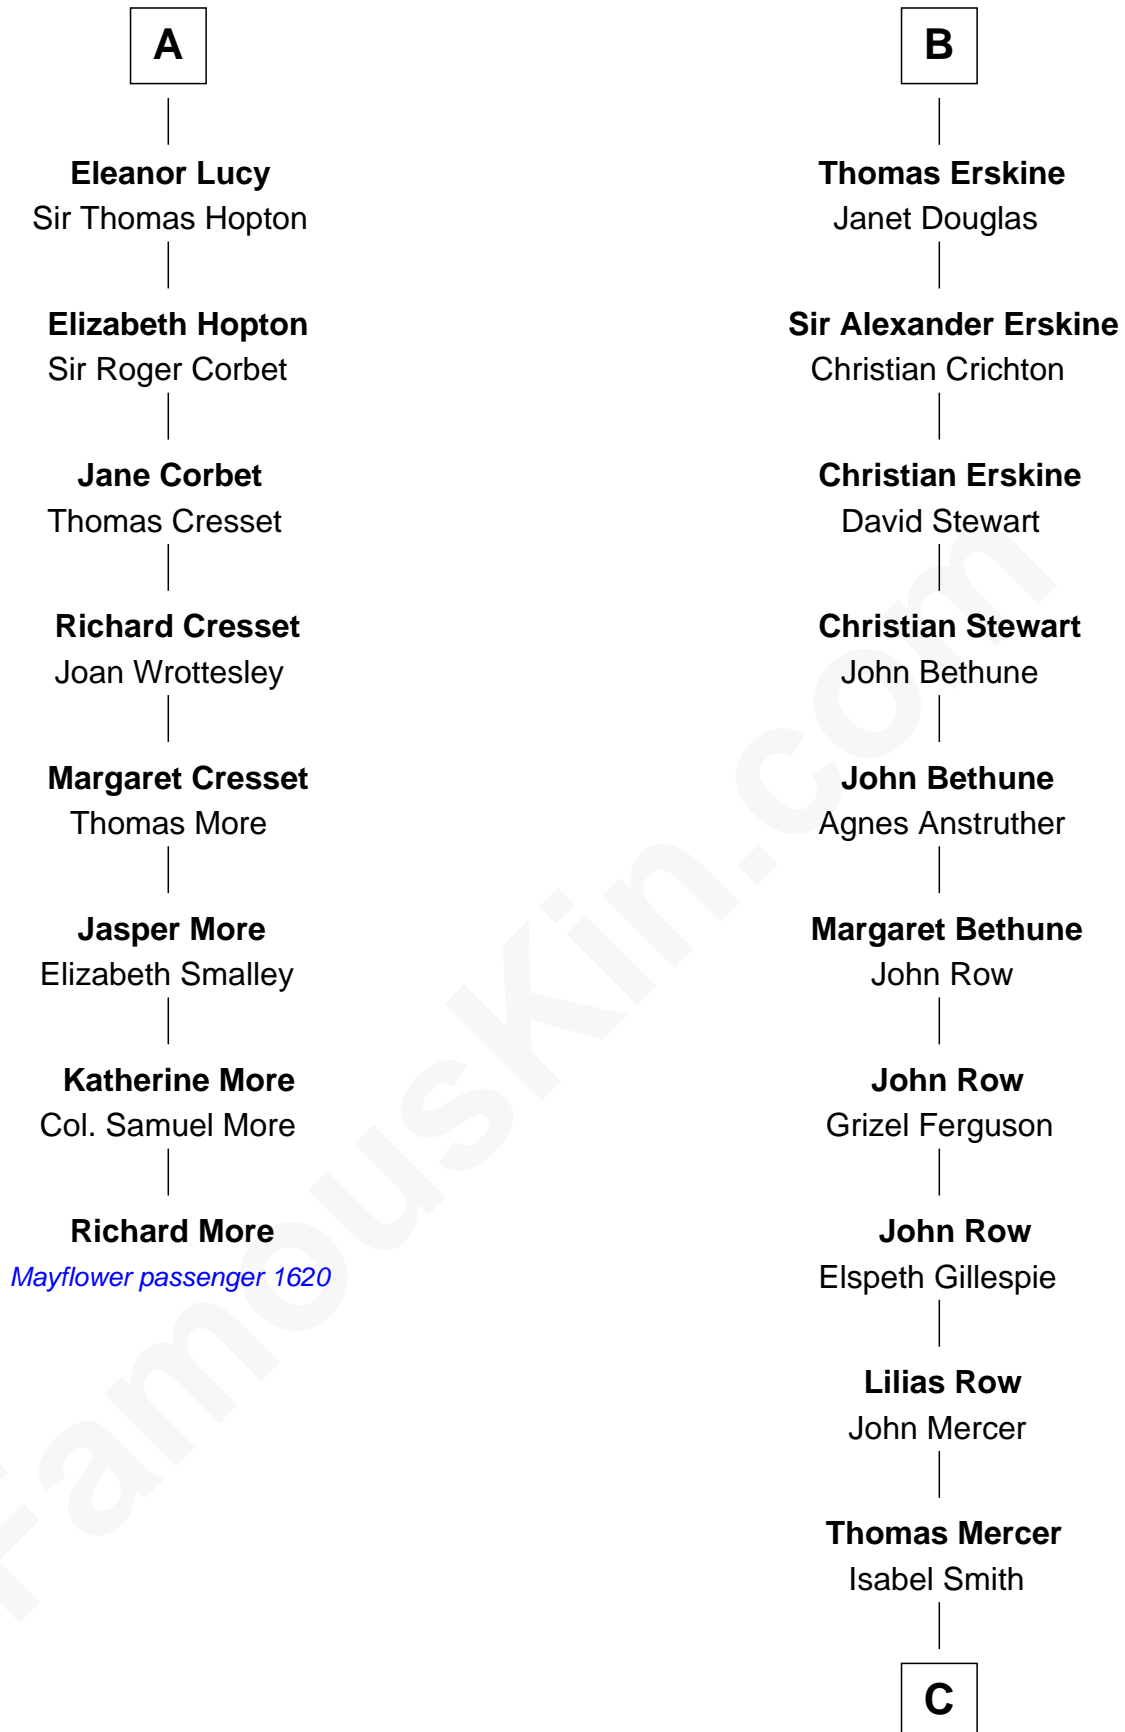

MAYFLOWER

FamousKin.com Relationship Chart of Richard More

(c1614 - c1696) Mayflower passenger 1620

14th cousin 4 times removed of

General Hugh Mercer
American Revolution

Gilbert de Clare
Isabel Marshal

Sir Richard de Clare
Maud de Lacy

Roese de Clare
Sir Roger de Mowbray

Sir John de Mowbray
Aline de Braiose

John de Mowbray
Joan of Lancaster

John de Mowbray
Elizabeth de Segrave

Margaret Mowbray
Sir Reginald Lucy

Sir Walter Lucy
Eleanor L'Arcedeckne

A

Isabella de Clare
Robert de Bruce

Sir Robert de Brus
Marjorie of Carrick

Robert I, King of Scotland
Isabella of Mar

Marjorie Bruce
Walter Stewart

Robert II, King of Scotland
Euphemia of Ross

Elizabeth Stewart
Sir David Lindsay

Elizabeth Lindsay
Sir Robert Erskine

B

C

William Mercer

Anne Munro

General Hugh Mercer

American Revolution

FamousKin.com