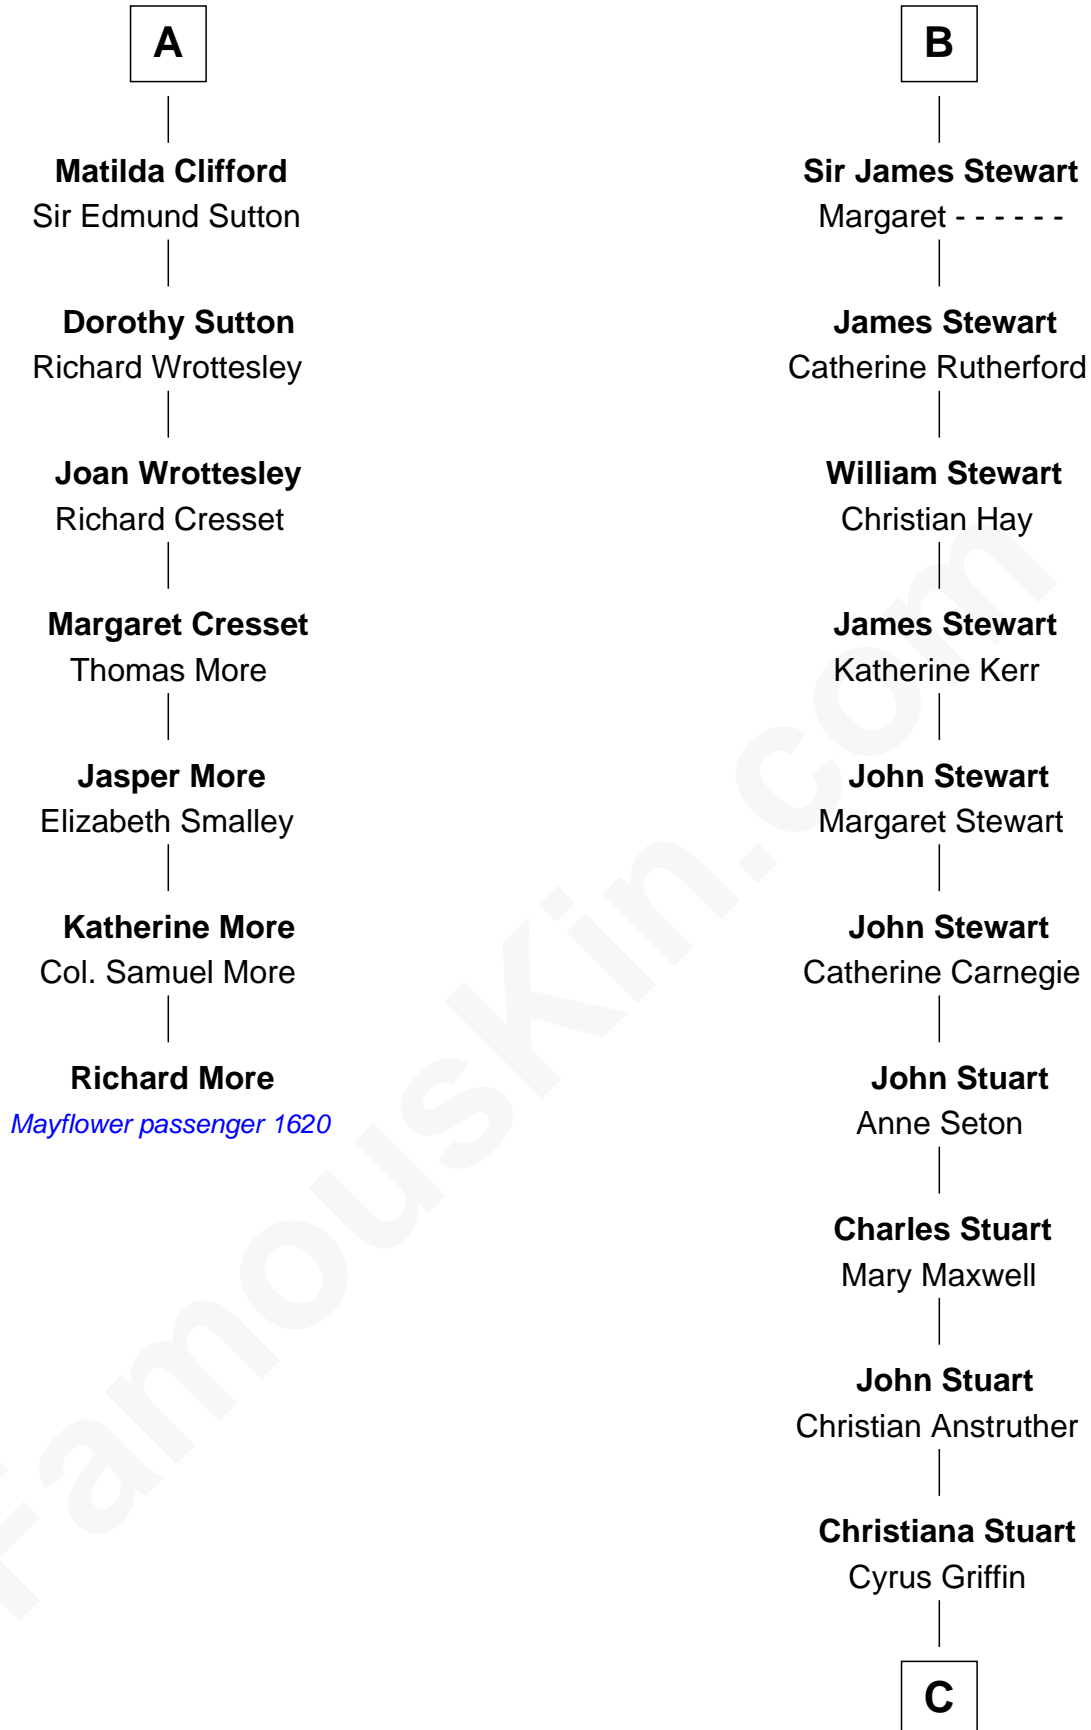

MAYFLOWER

FamousKin.com Relationship Chart of **Richard More**

(c1614 - c1696) Mayflower passenger 1620

13th cousin 8 times removed of

Johnny Mercer

Songwriter and Co-Founder of Capitol Records

Alan la Zouche

Ellen de Quincy

C

Louisa Griffin
Col. Hugh Mercer

Gen. Hugh Weedon Mercer
Mary Stiles Anderson

George Anderson Mercer
Nanny Maury Herndon

George Anderson Mercer
Lillian Elizabeth Ciucevich

Johnny Mercer
Co-Founder of Capitol Records