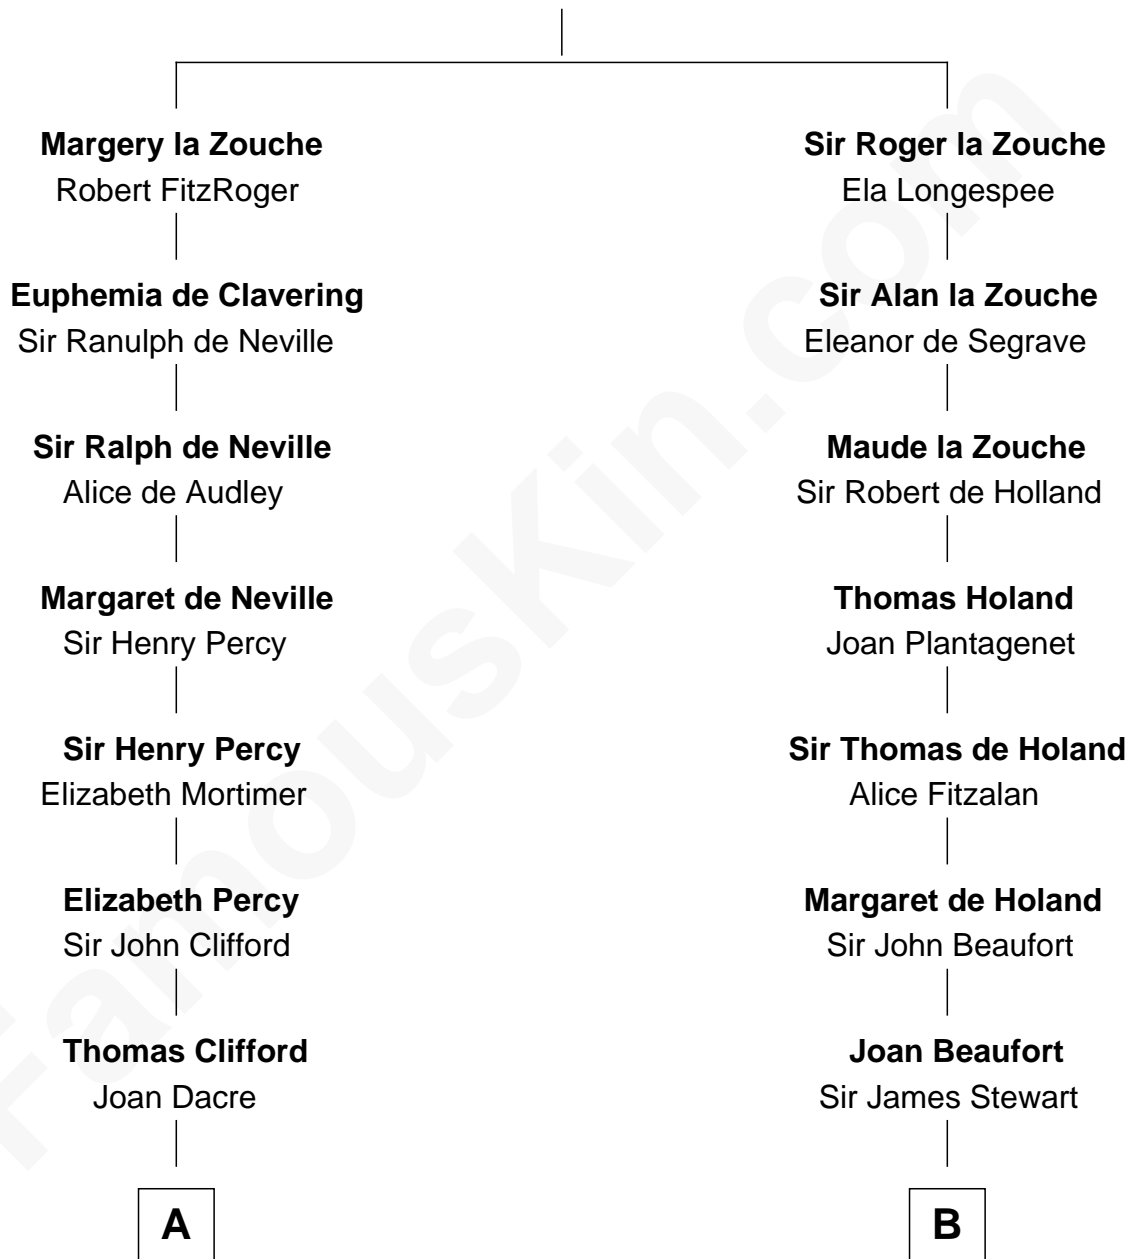

MAYFLOWER

FamousKin.com Relationship Chart of **Richard More**

(c1614 - c1696) Mayflower passenger 1620

13th cousin 8 times removed of

Johnny Mercer

Songwriter and Co-Founder of Capitol Records

Alan la Zouche

Ellen de Quincy

C

Louisa Griffin
Col. Hugh Mercer

Gen. Hugh Weedon Mercer
Mary Stiles Anderson

George Anderson Mercer
Nanny Maury Herndon

George Anderson Mercer
Lillian Elizabeth Ciucevich

Johnny Mercer
Co-Founder of Capitol Records