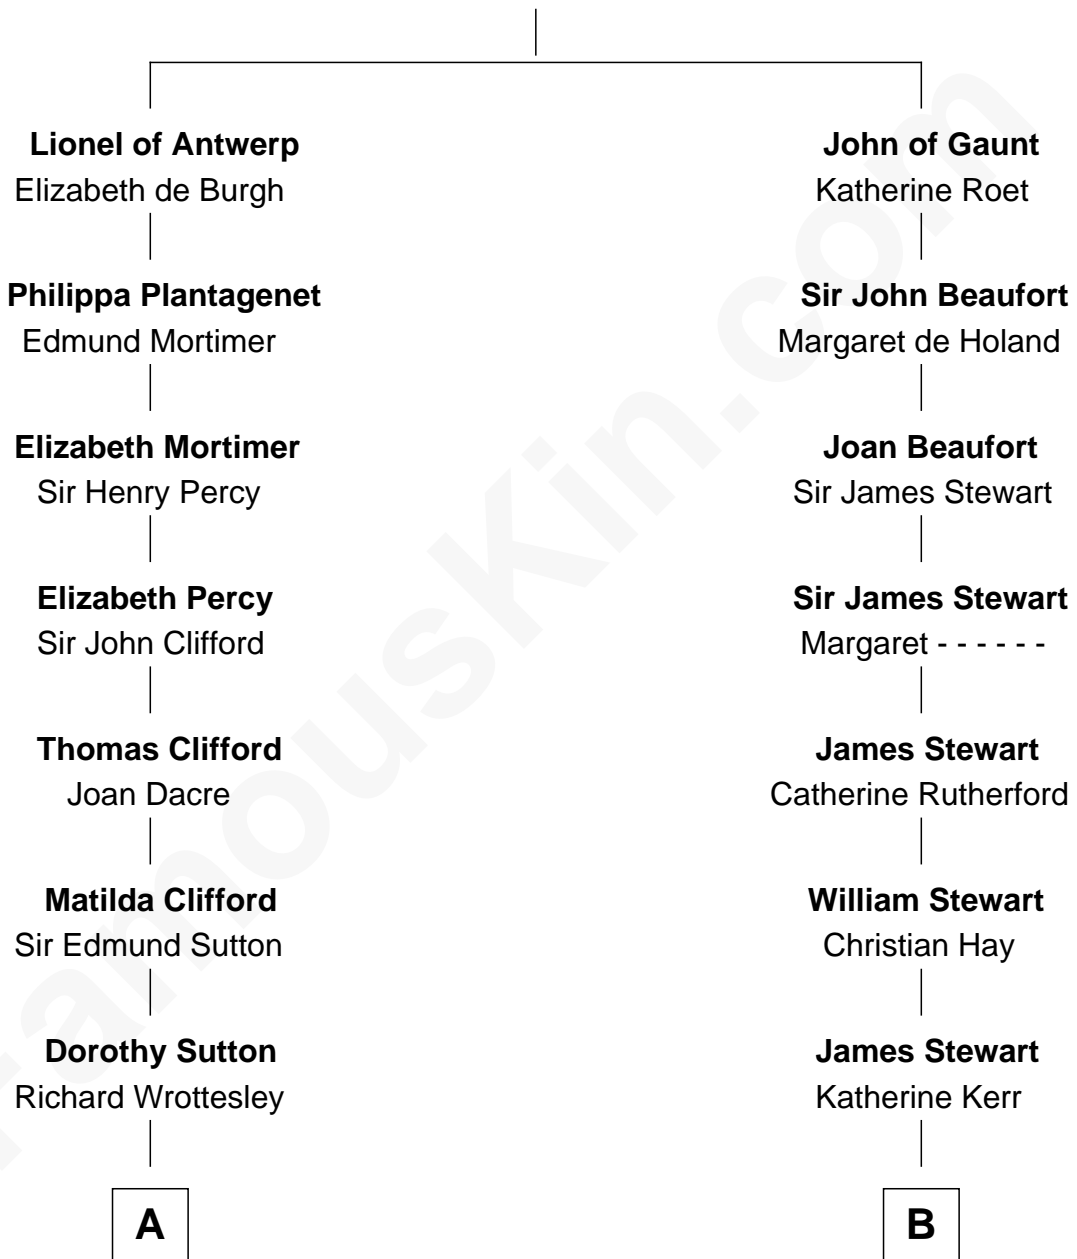

Johnny Mercer

Songwriter and Co-Founder of Capitol Records

Edward III, King of England

Philippa of Hainault