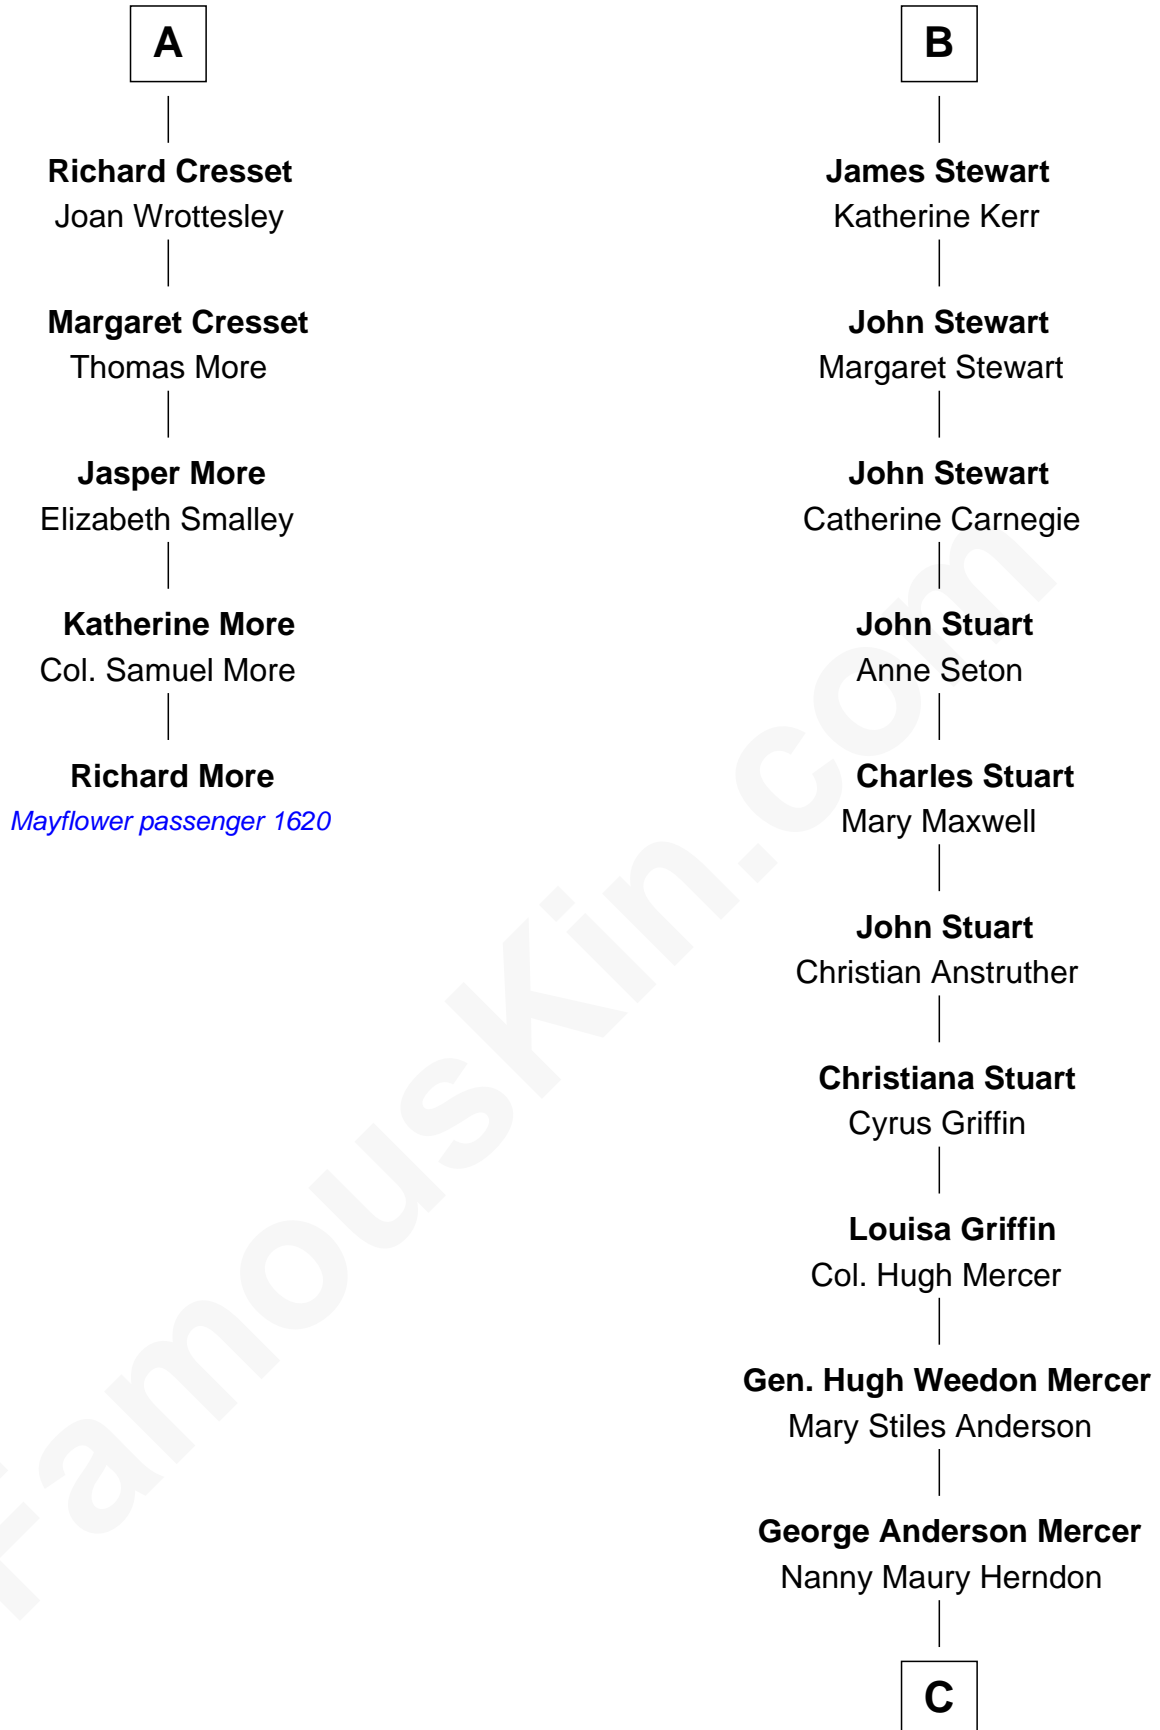

MAYFLOWER

FamousKin.com Relationship Chart of **Richard More**

(c1614 - c1696) Mayflower passenger 1620

11th cousin 7 times removed of

Johnny Mercer

Songwriter and Co-Founder of Capitol Records

Henry Plantagenet
Maud de Chaworth

C

George Anderson Mercer

Lillian Elizabeth Ciucevich

Johnny Mercer

Co-Founder of Capitol Records

FamousKin.com