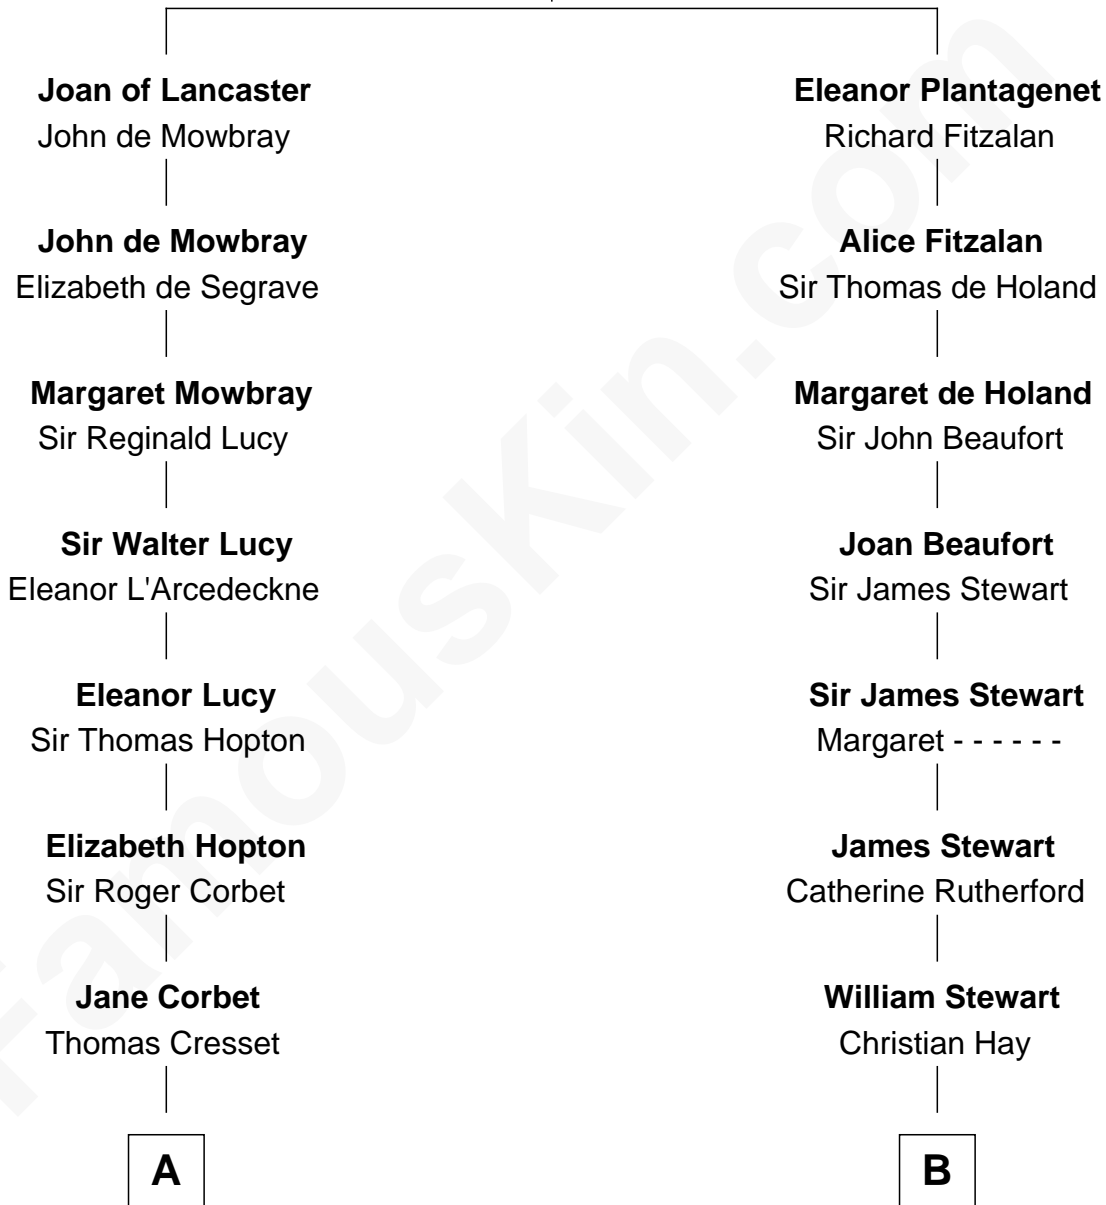

MAYFLOWER

FamousKin.com Relationship Chart of **Richard More**

(c1614 - c1696) Mayflower passenger 1620

11th cousin 7 times removed of

Johnny Mercer

Songwriter and Co-Founder of Capitol Records

Henry Plantagenet
Maud de Chaworth

C

George Anderson Mercer

Lillian Elizabeth Ciucevich

Johnny Mercer

Co-Founder of Capitol Records

FamousKin.com