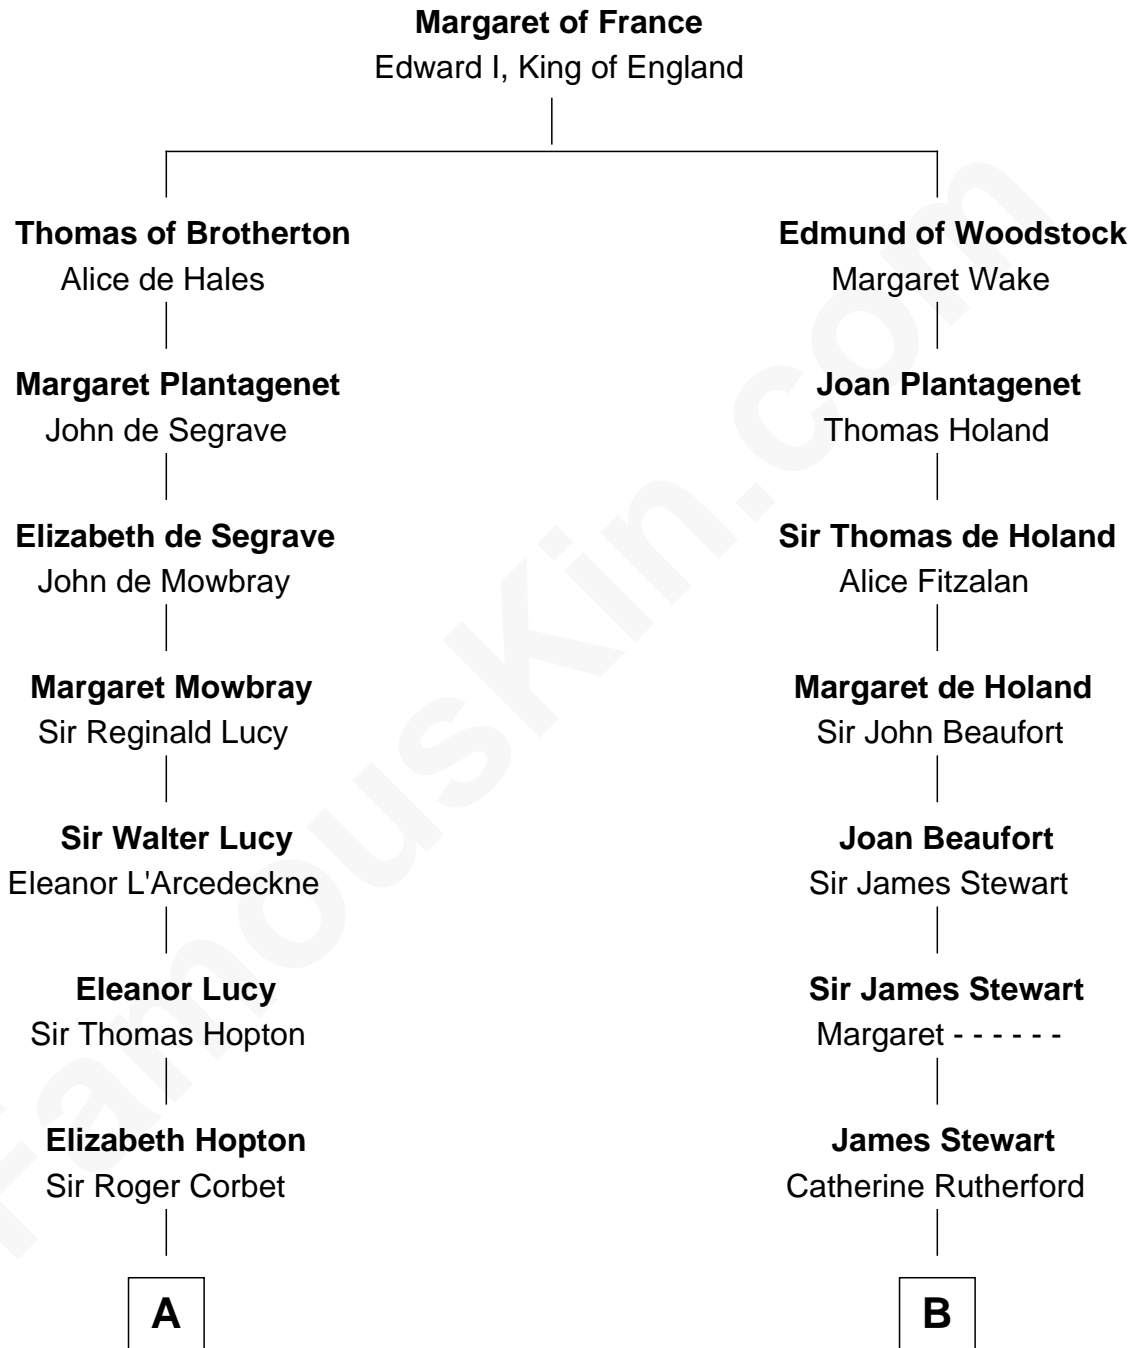

MAYFLOWER

FamousKin.com Relationship Chart of **Richard More**

(c1614 - c1696) Mayflower passenger 1620

12th cousin 7 times removed of

Johnny Mercer

Songwriter and Co-Founder of Capitol Records

C

George Anderson Mercer

Nanny Maury Herndon

George Anderson Mercer

Lillian Elizabeth Ciucevich

Johnny Mercer

Co-Founder of Capitol Records

FamousKin.com