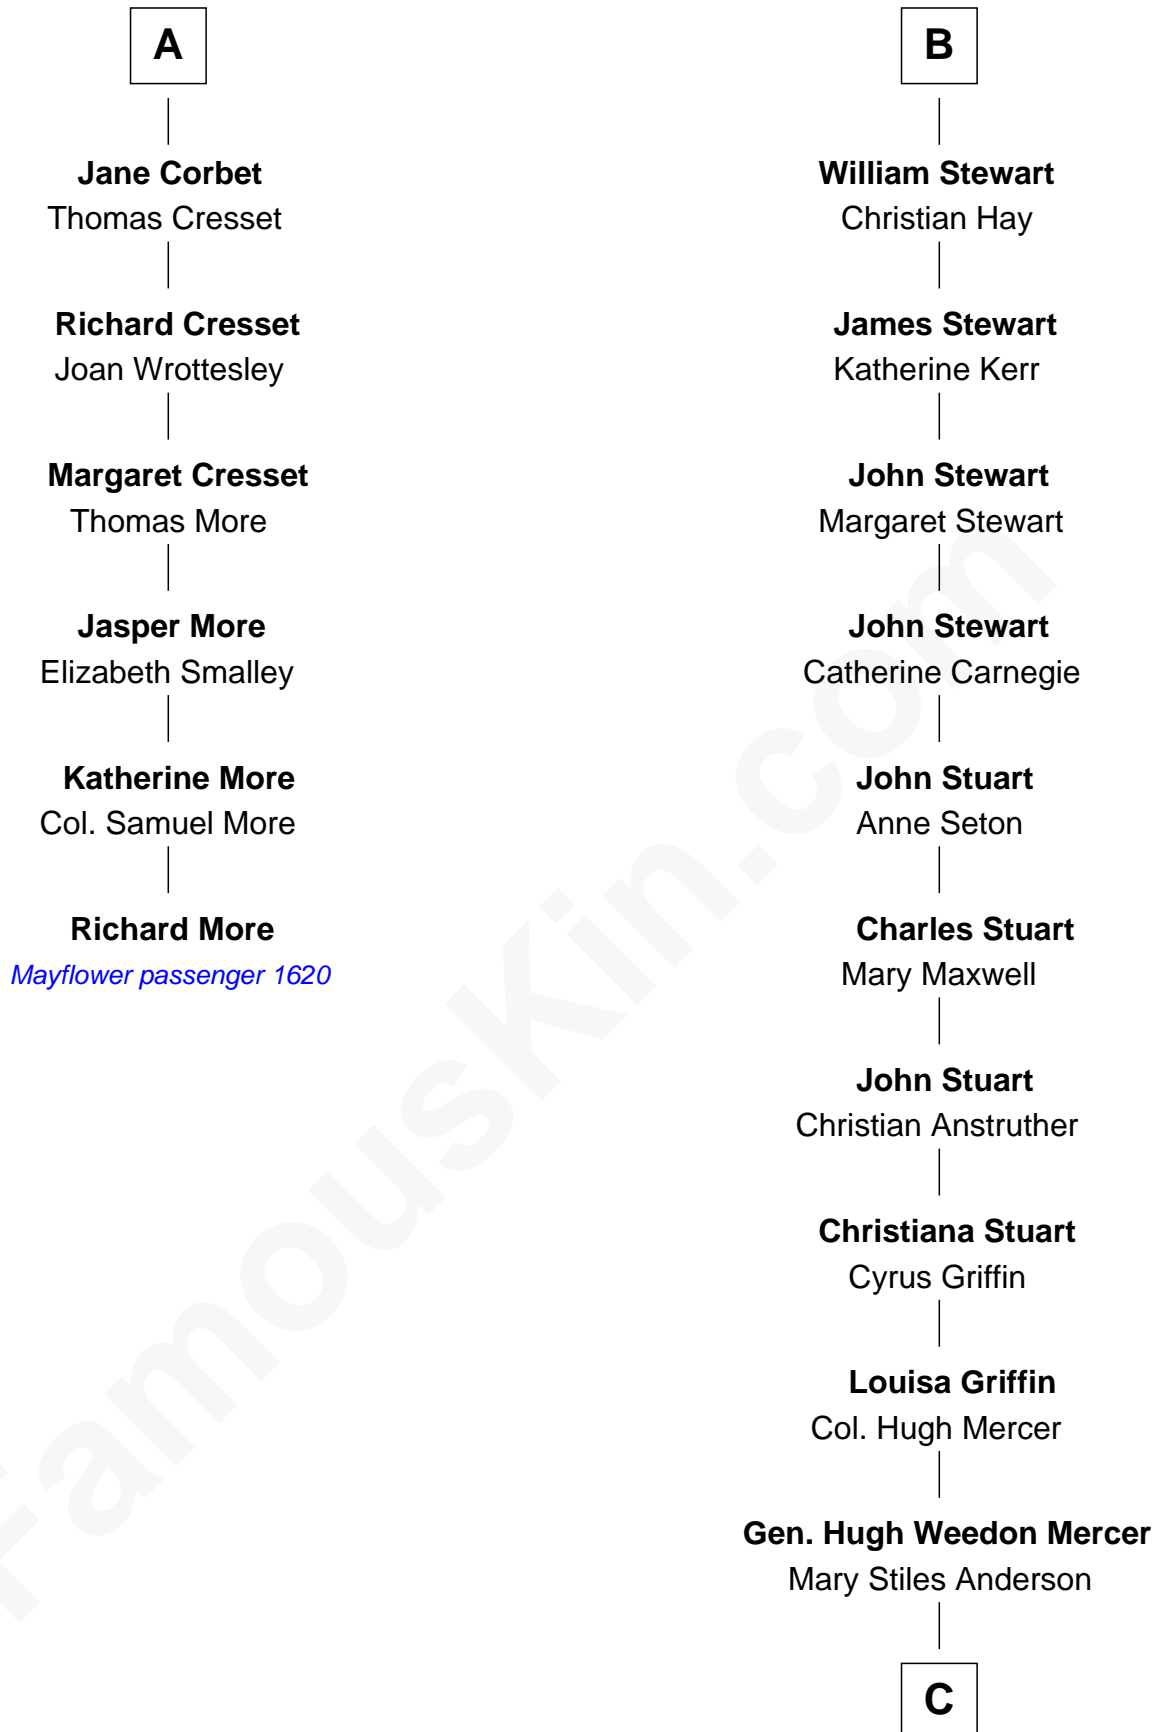

MAYFLOWER

FamousKin.com Relationship Chart of **Richard More**

(c1614 - c1696) Mayflower passenger 1620

12th cousin 7 times removed of

Johnny Mercer

Songwriter and Co-Founder of Capitol Records

C

George Anderson Mercer

Nanny Maury Herndon

George Anderson Mercer

Lillian Elizabeth Ciucevich

Johnny Mercer

Co-Founder of Capitol Records

FamousKin.com