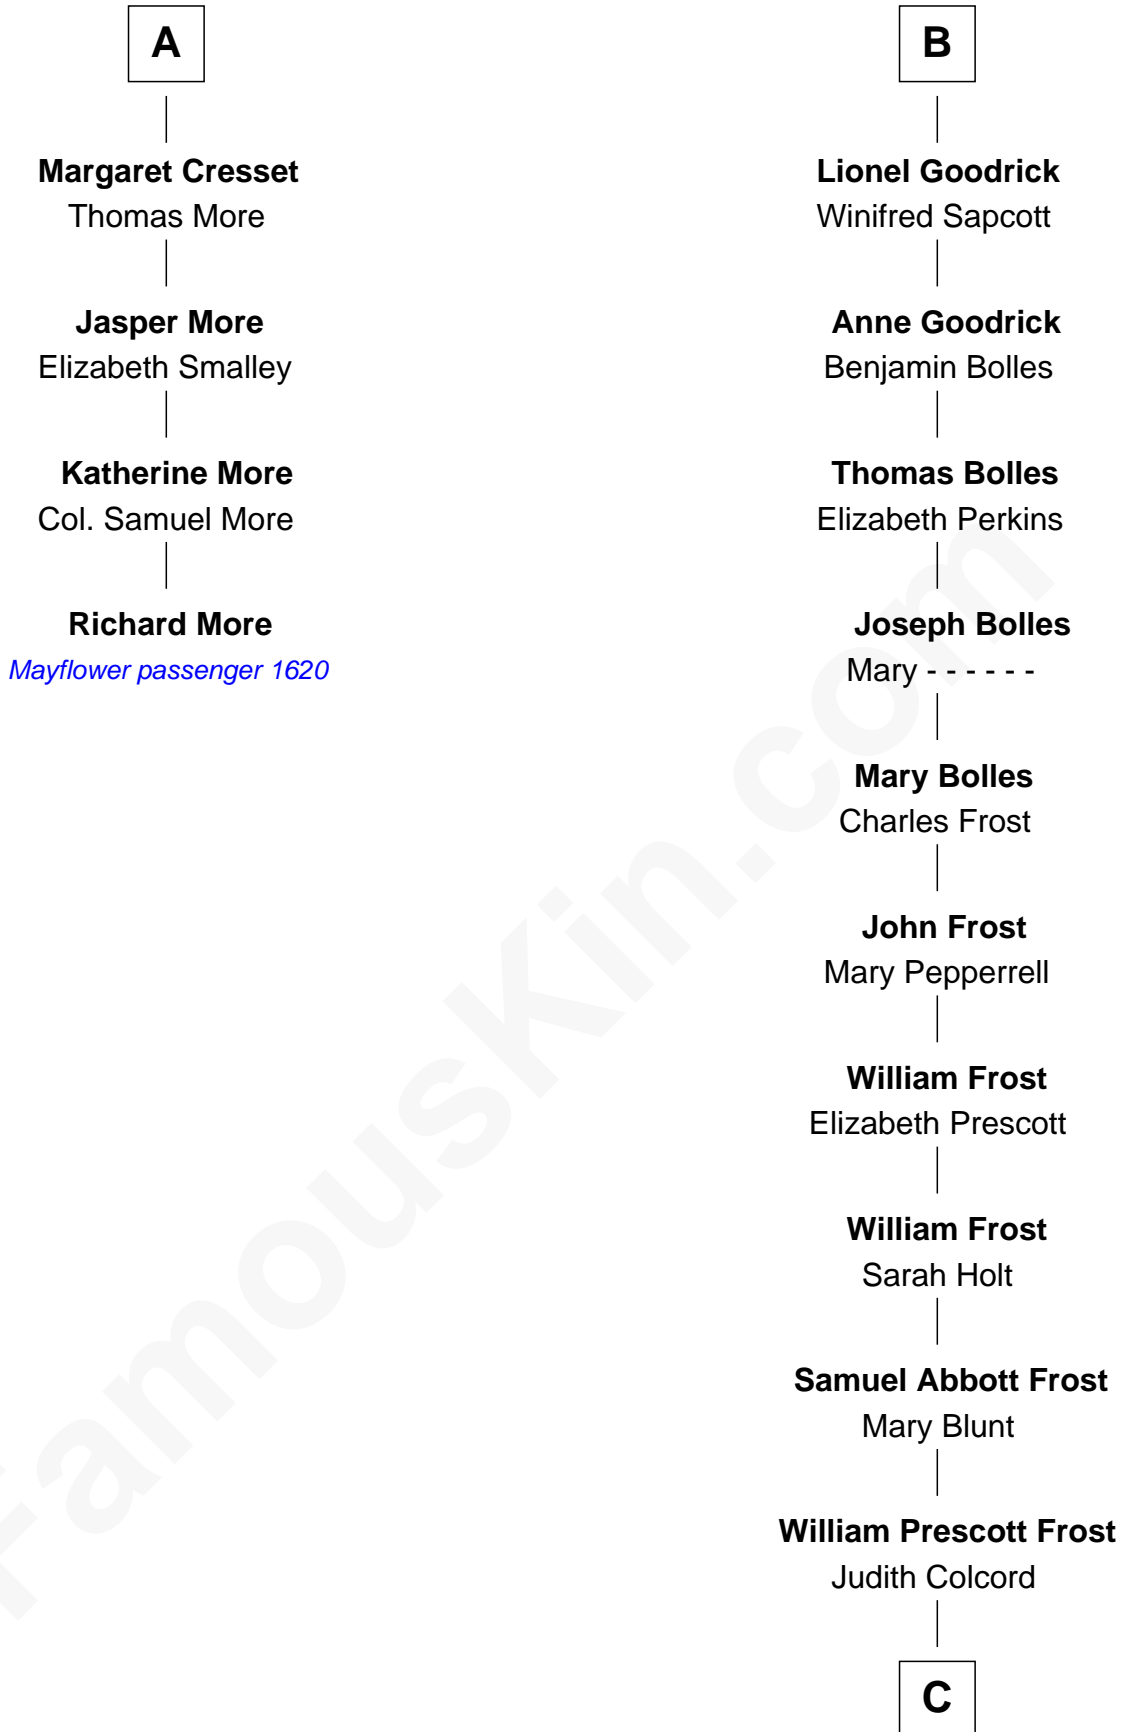

MAYFLOWER

FamousKin.com Relationship Chart of

Richard More

(c1614 - c1696) Mayflower passenger 1620

10th cousin 8 times removed of

Robert Frost

Poet and Playwright

Sir Thomas de Beauchamp

Margaret de Welles

Sir Thomas Dymoke

Sir Lionel Dymoke

Joanna Griffith

Anne Dymoke

John Goodrick

B

C