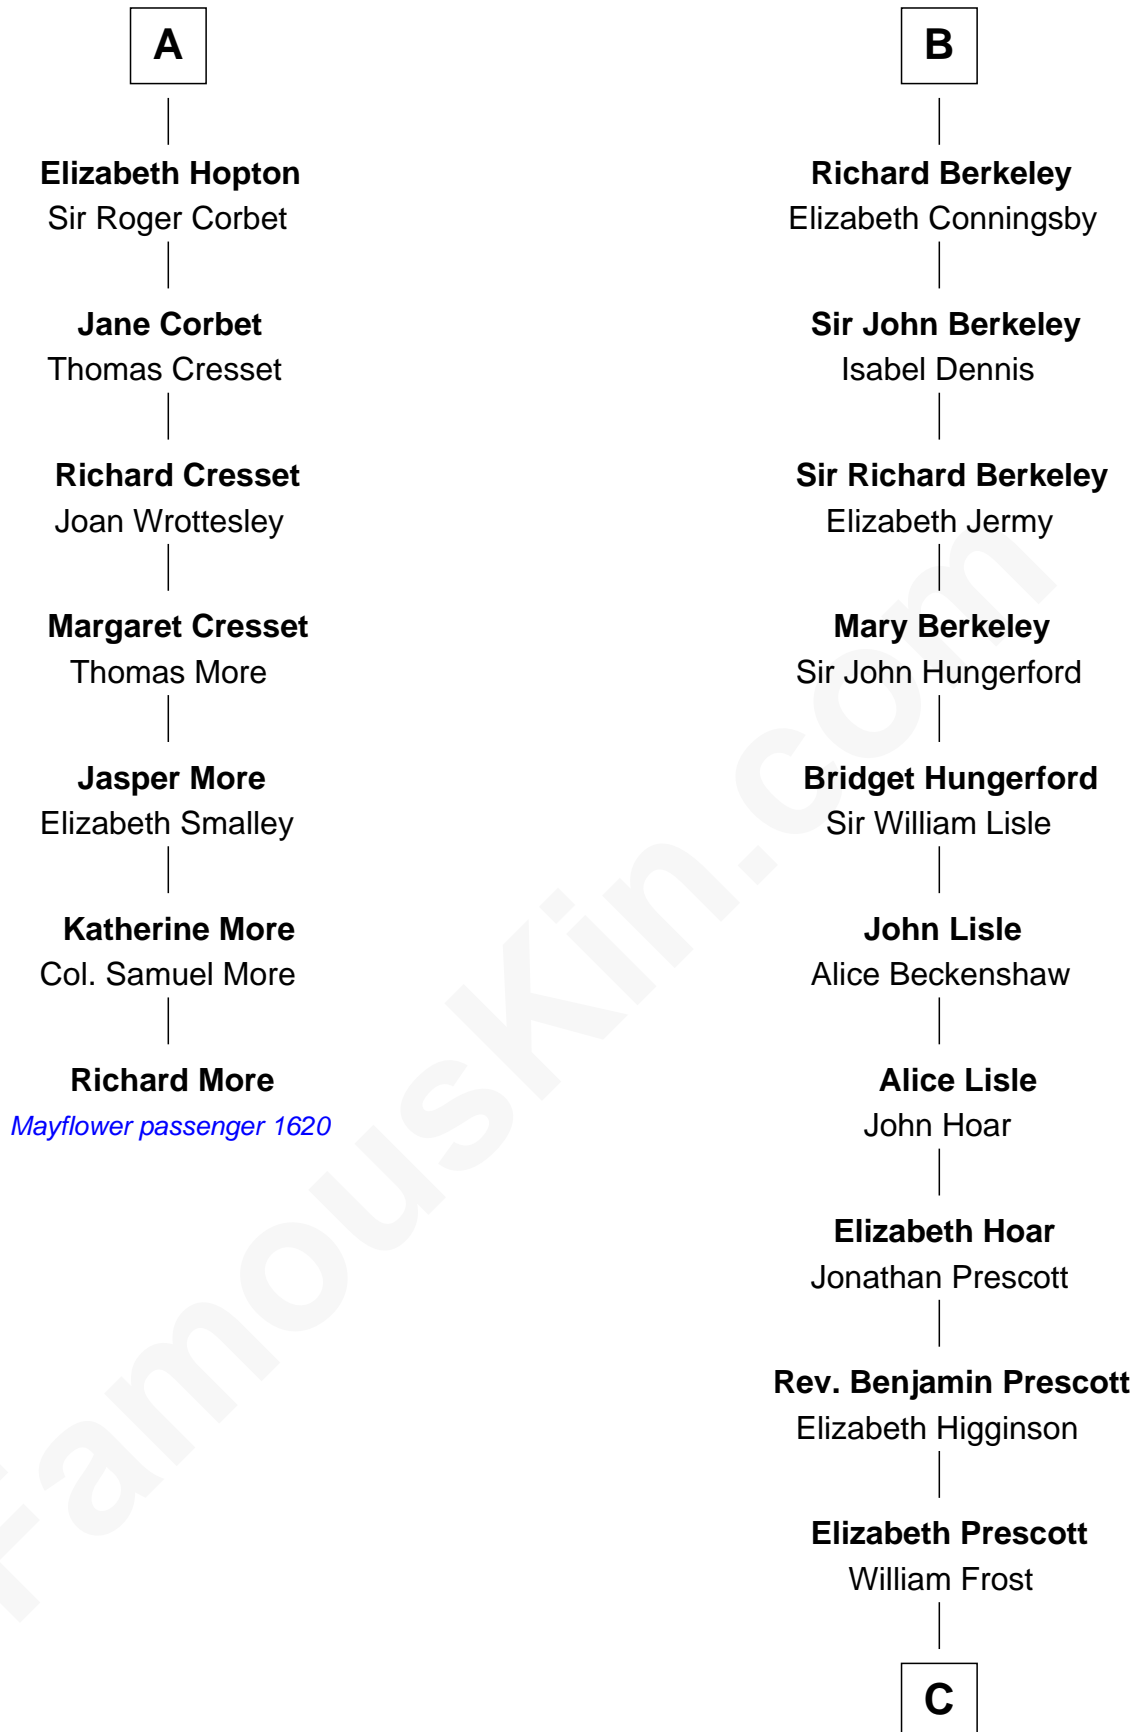

MAYFLOWER

FamousKin.com Relationship Chart of

Richard More

(c1614 - c1696) Mayflower passenger 1620

13th cousin 8 times removed of

Robert Frost

Poet and Playwright

John de Botetourte

Maud FitzThomas

C

William Frost

Sarah Holt

Samuel Abbott Frost

Mary Blunt

William Prescott Frost

Judith Colcord