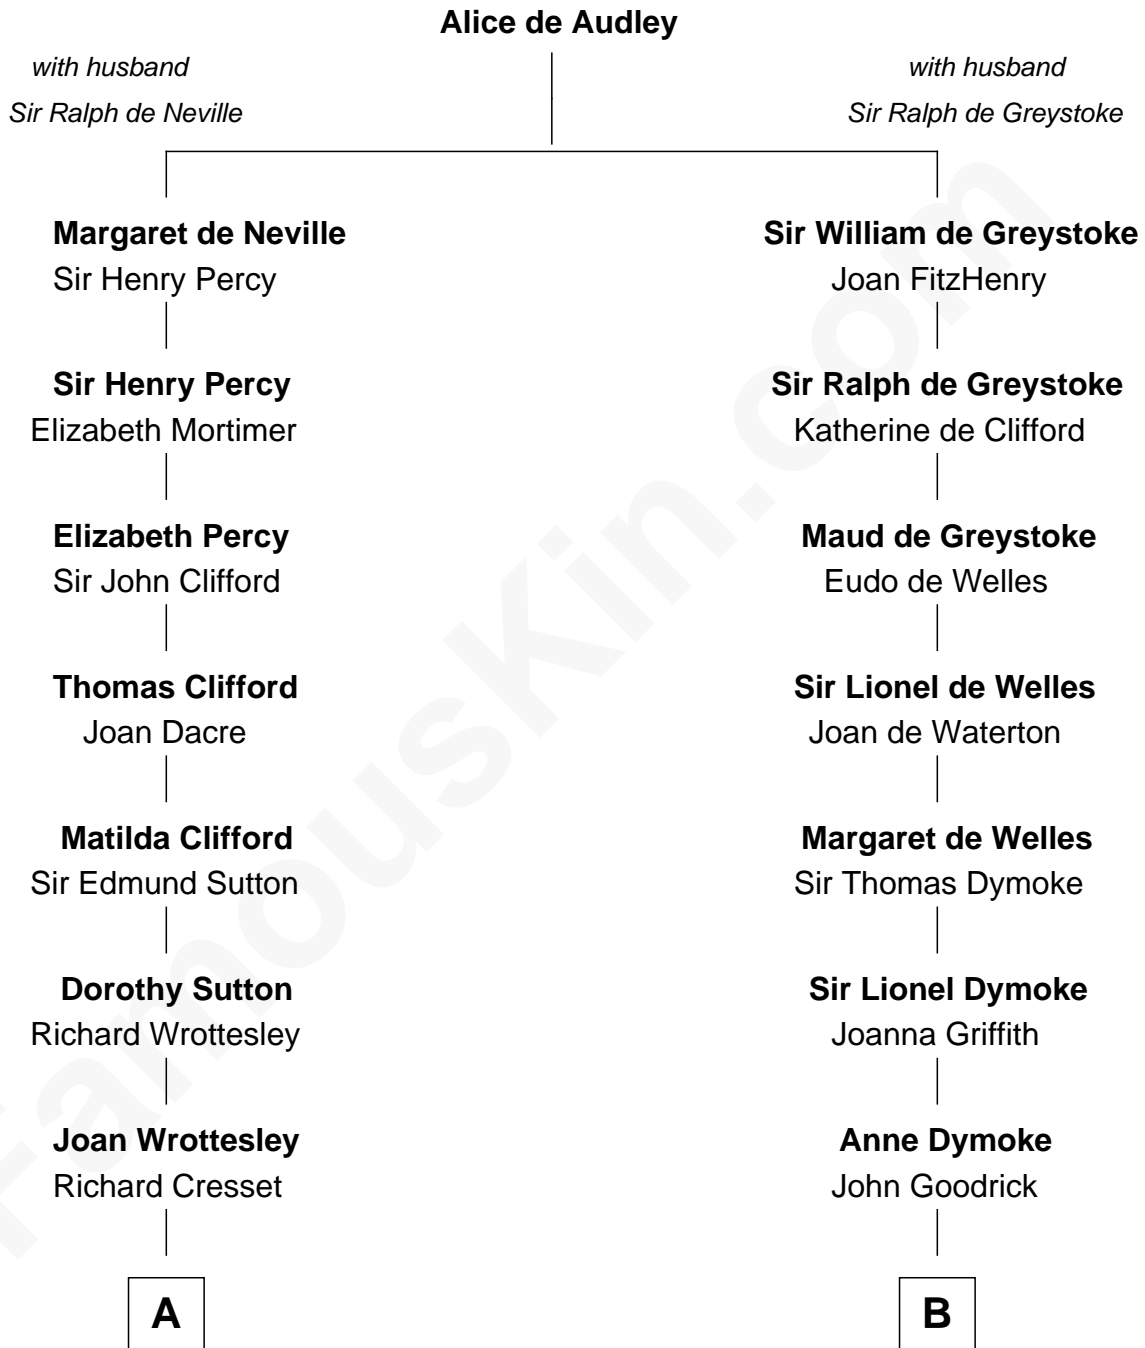

MAYFLOWER

FamousKin.com Relationship Chart of **Richard More**

(c1614 - c1696) *Mayflower passenger 1620*

10th cousin 8 times removed of

Robert Frost

Poet and Playwright

C

|
William Prescott Frost