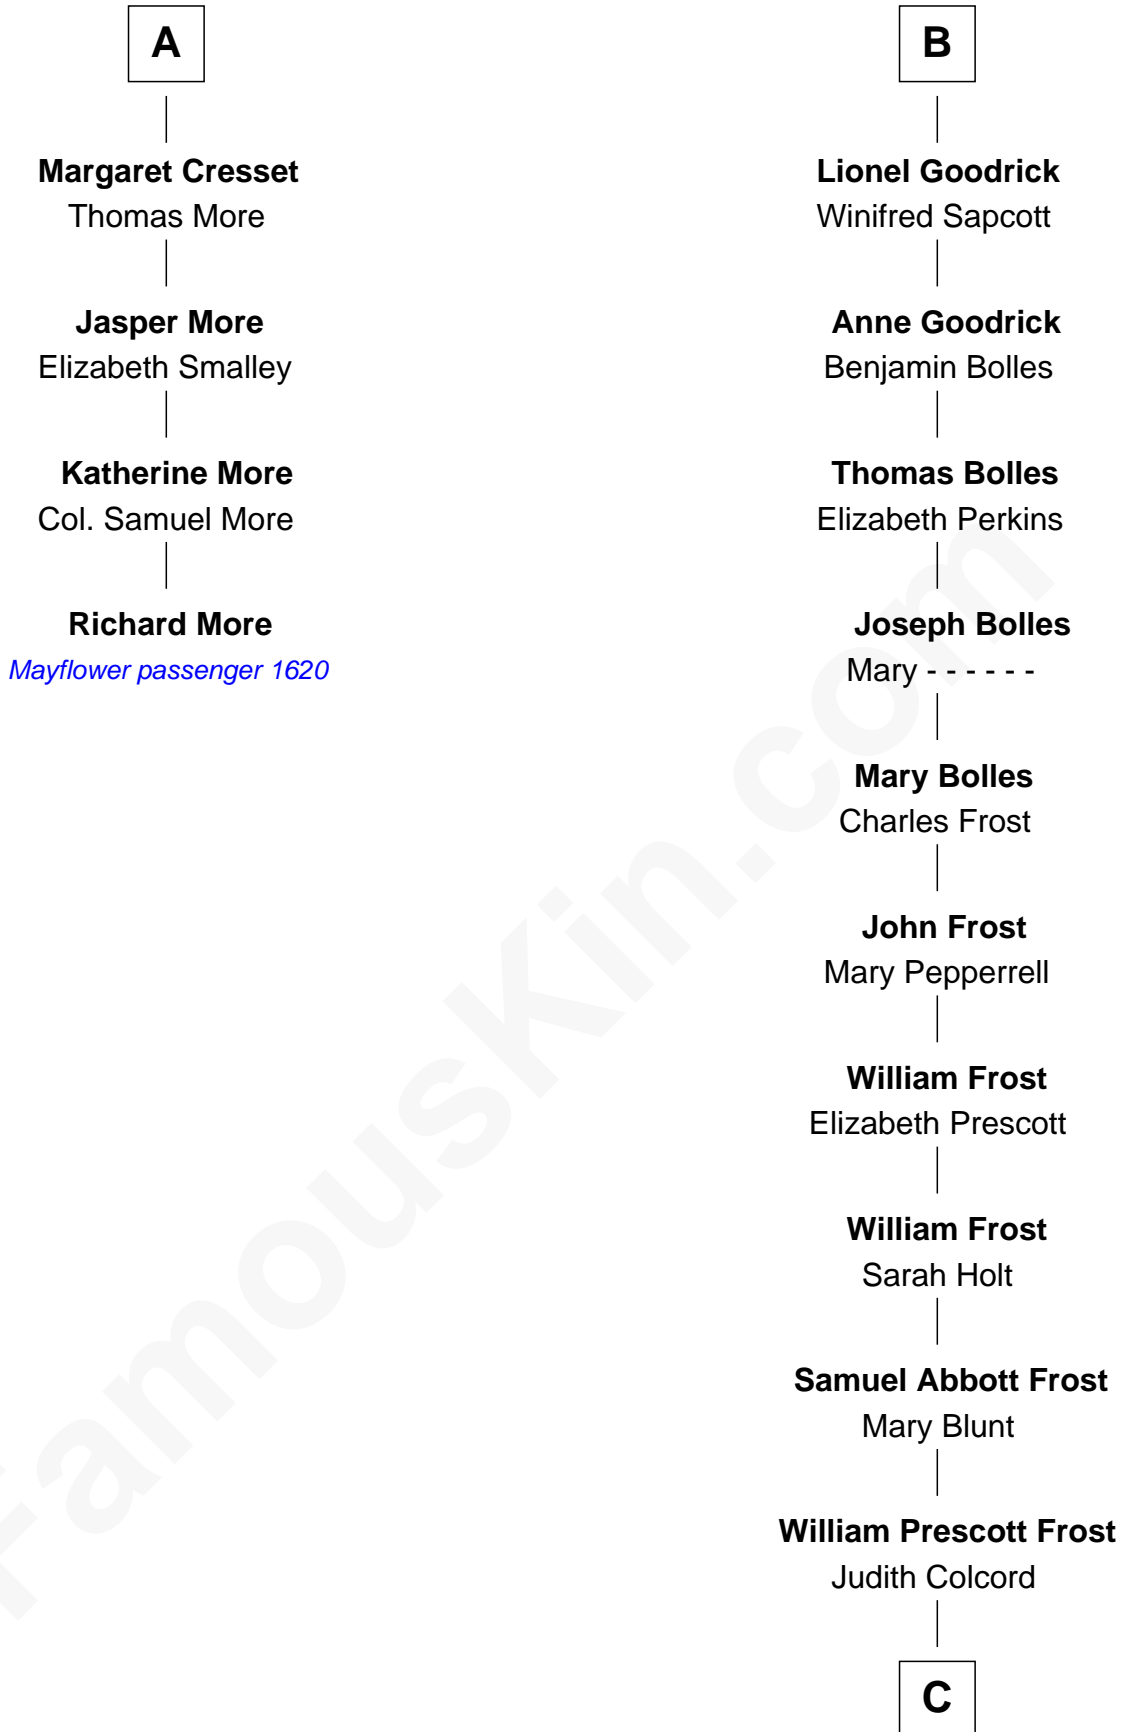

MAYFLOWER

FamousKin.com Relationship Chart of **Richard More**

(c1614 - c1696) *Mayflower passenger 1620*

10th cousin 8 times removed of

Robert Frost

Poet and Playwright

C

|
William Prescott Frost