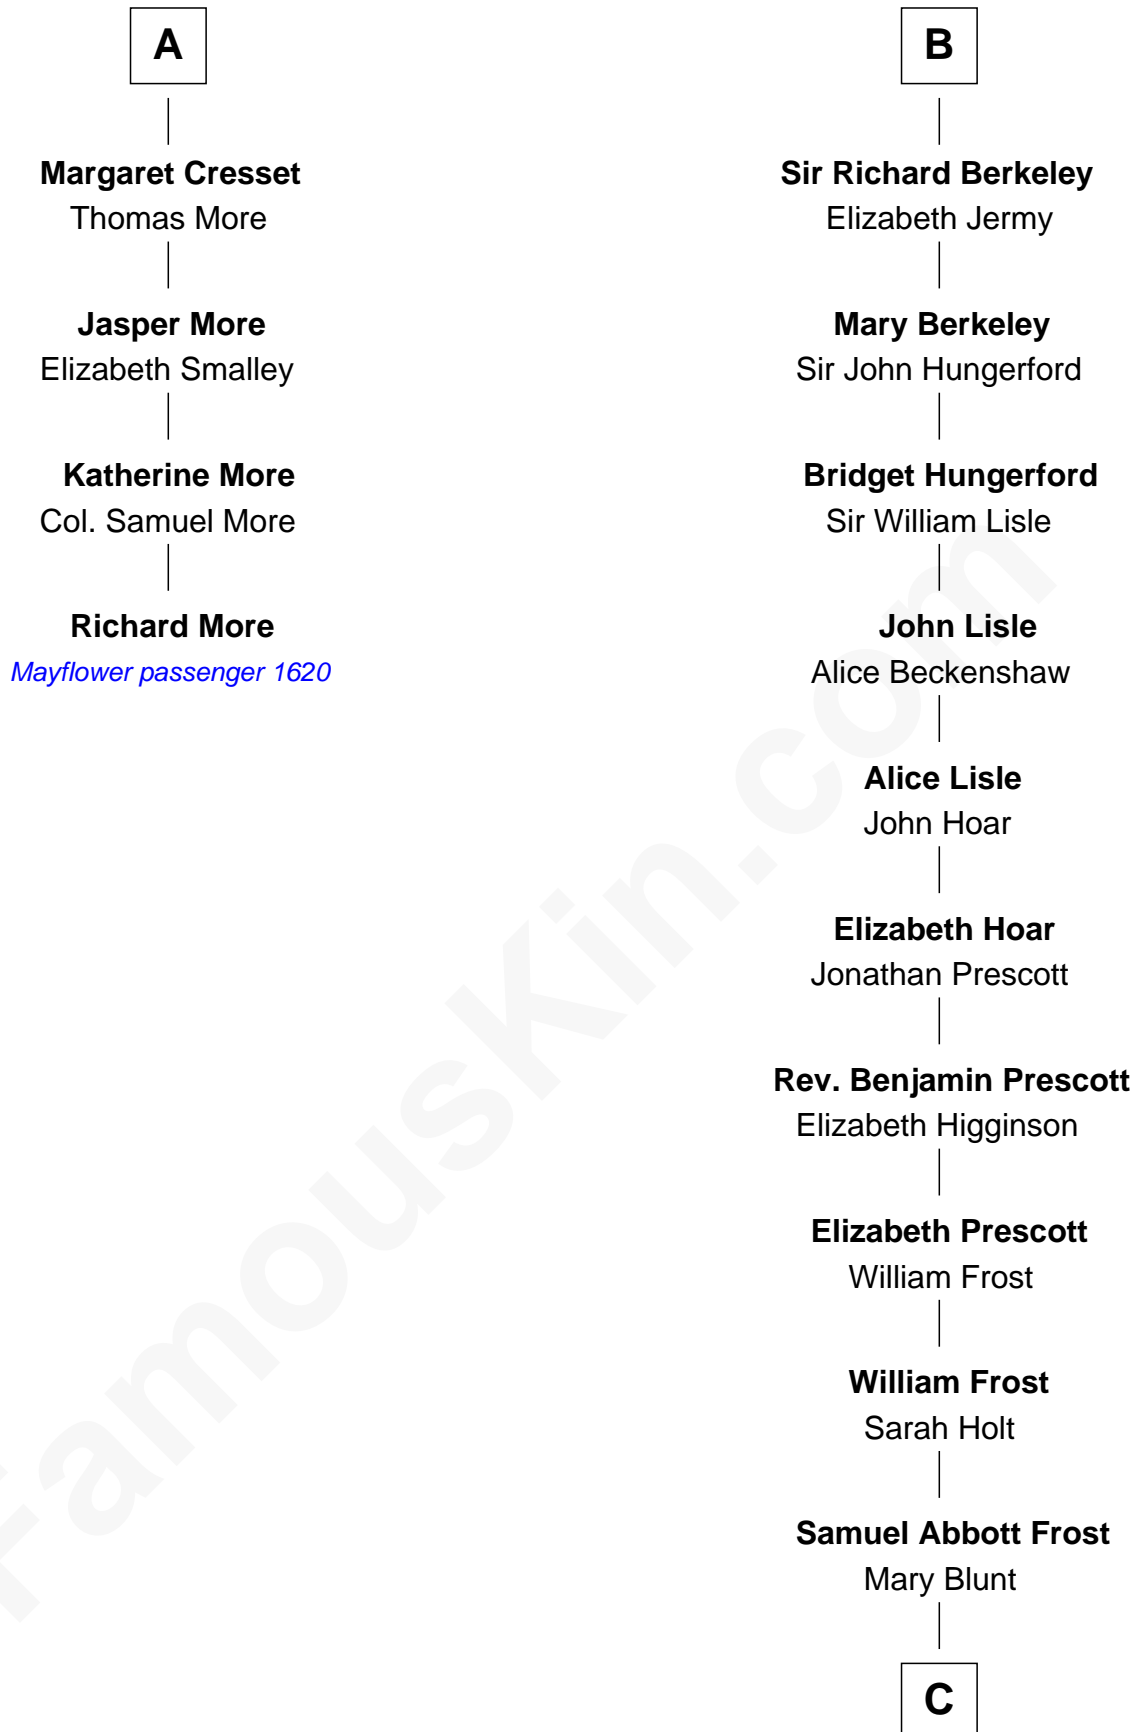

# FamousKin.com Relationship Chart of

**Richard More**

(c1614 - c1696) Mayflower passenger 1620

10th cousin 9 times removed of

**Robert Frost**

Poet and Playwright

**Ralph de Stafford**

*with wife*  
Margaret de Audley

**Philippe Neville**  
Sir Thomas Dacre

**Sir Humphrey Stafford**  
Elizabeth Burdet

**Joan Dacre**  
Thomas Clifford

**Sir Humphrey Stafford**  
Eleanor Aylesbury

**Matilda Clifford**  
Sir Edmund Sutton

**Anne Stafford**  
Sir William Berkeley

**Dorothy Sutton**  
Richard Wrottesley

**Richard Berkeley**  
Elizabeth Conningsby

**Joan Wrottesley**  
Richard Cresset

**Sir John Berkeley**  
Isabel Dennis

**A**

**B**

**C**

**William Prescott Frost**

Judith Colcord

**William Prescott Frost**

Isabella Moodie

**Robert Frost**

*Poet and Playwright*