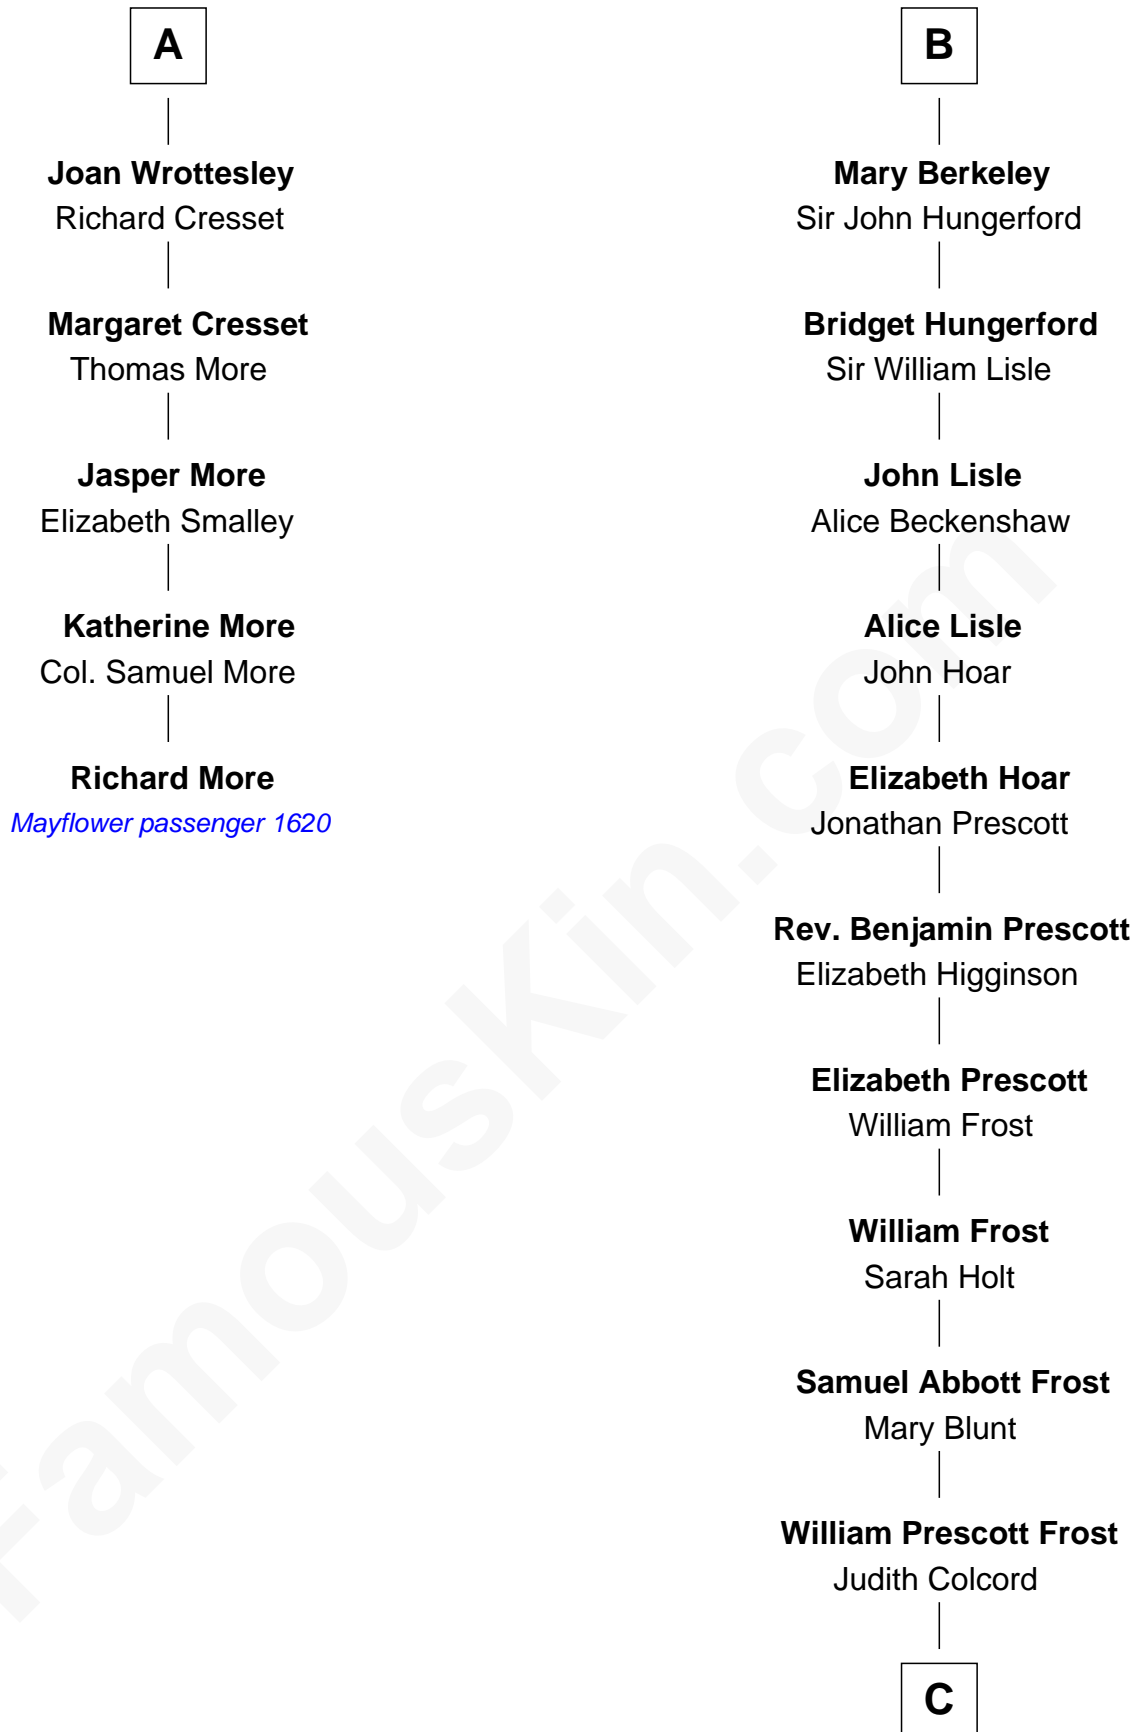

# FamousKin.com Relationship Chart of

**Richard More**

(c1614 - c1696) Mayflower passenger 1620

11th cousin 7 times removed of

**Robert Frost**

Poet and Playwright

**Elizabeth de Badlesmere**

*with husband*  
Sir Edmund Mortimer

*with husband*  
Sir William de Bohun

**Sir Roger de Mortimer**  
Philippa de Montagu

**Elizabeth de Bohun**  
Sir Richard Fitzalan

**Edmund Mortimer**  
Philippa Plantagenet

**Elizabeth Fitzalan**  
Sir Thomas Mowbray

**Elizabeth Mortimer**  
Sir Henry Percy

**Isabel Mowbray**  
Sir James Berkeley

**Elizabeth Percy**  
Sir John Clifford

**Maurice Berkeley**  
Isabel Mead

**Thomas Clifford**  
Joan Dacre

**Anne Berkeley**  
Sir William Dennis

**Matilda Clifford**  
Sir Edmund Sutton

**Isabel Dennis**  
Sir John Berkeley

**Dorothy Sutton**  
Richard Wrottesley

**Sir Richard Berkeley**  
Elizabeth Jermy

**A**

**B**

**C**

**William Prescott Frost**