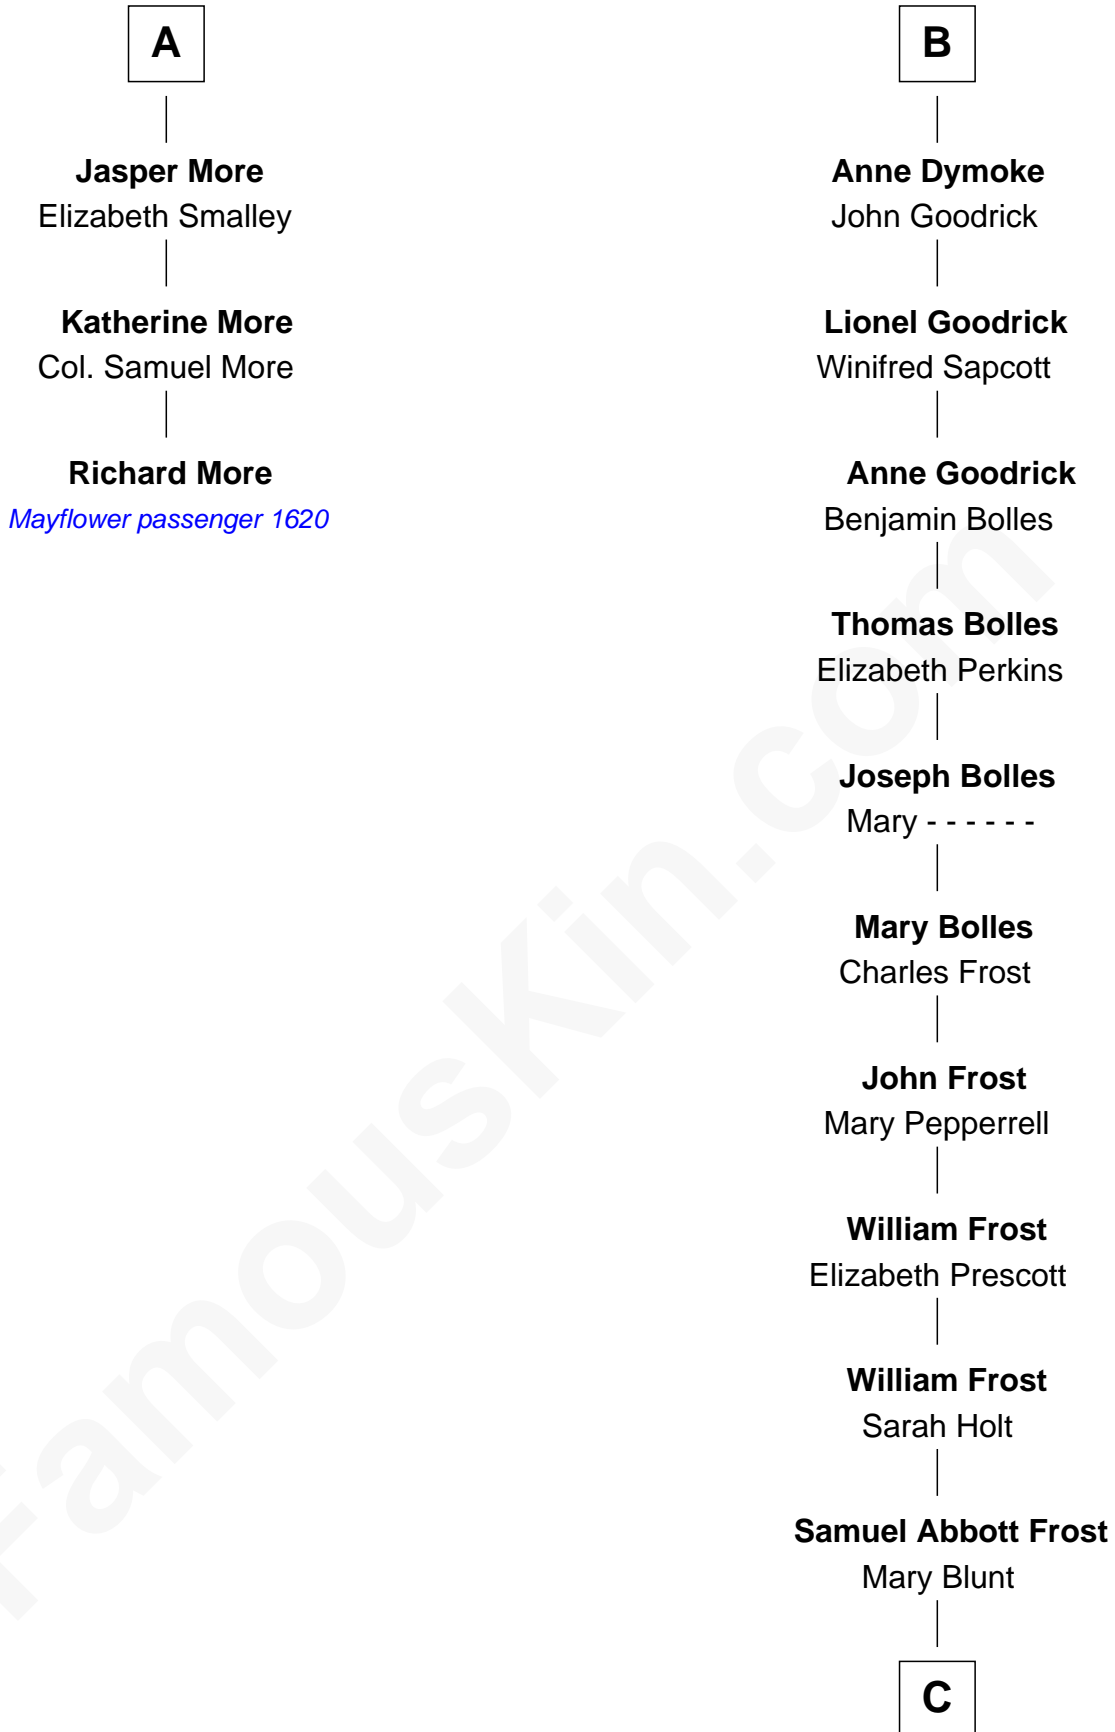

MAYFLOWER

FamousKin.com Relationship Chart of

Richard More

(c1614 - c1696) Mayflower passenger 1620

9th cousin 10 times removed of

Robert Frost

Poet and Playwright

Sir Maurice de Berkeley

Sir Lionel de Welles

Joan de Waterton

Margaret de Welles

Sir Thomas Dymoke

Sir Lionel Dymoke

Joanna Griffith

B

C