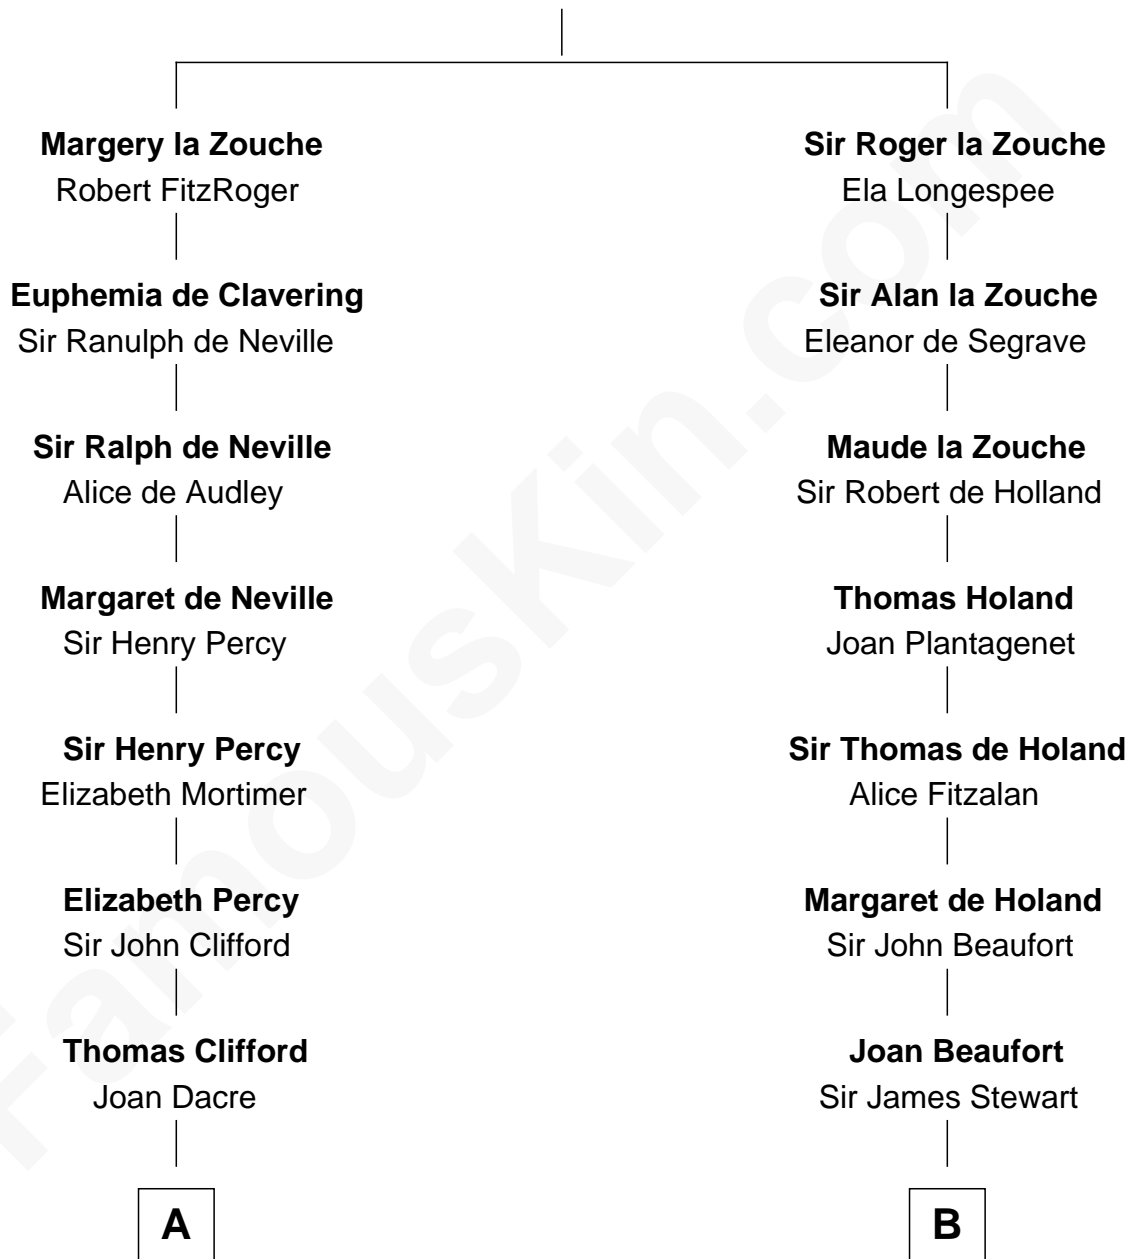

MAYFLOWER

FamousKin.com Relationship Chart of Richard More

(c1614 - c1696) Mayflower passenger 1620

13th cousin 2 times removed of

Major John Pitcairn

British Commander at Battle of Lexington

Alan la Zouche

Ellen de Quincy

A

Matilda Clifford
Sir Edmund Sutton

Dorothy Sutton
Richard Wrottesley

Joan Wrottesley
Richard Cresset

Margaret Cresset
Thomas More

Jasper More
Elizabeth Smalley

Katherine More
Col. Samuel More

Richard More
Mayflower passenger 1620

B

John Stewart
Eleanor Sinclair

Margaret Stewart
Sir William Murray

Sir William Murray
Katherine Campbell

Annabel Murray
John Erskine

John Erskine
Mary Stewart

Sir Charles Erskine
Mary Hope