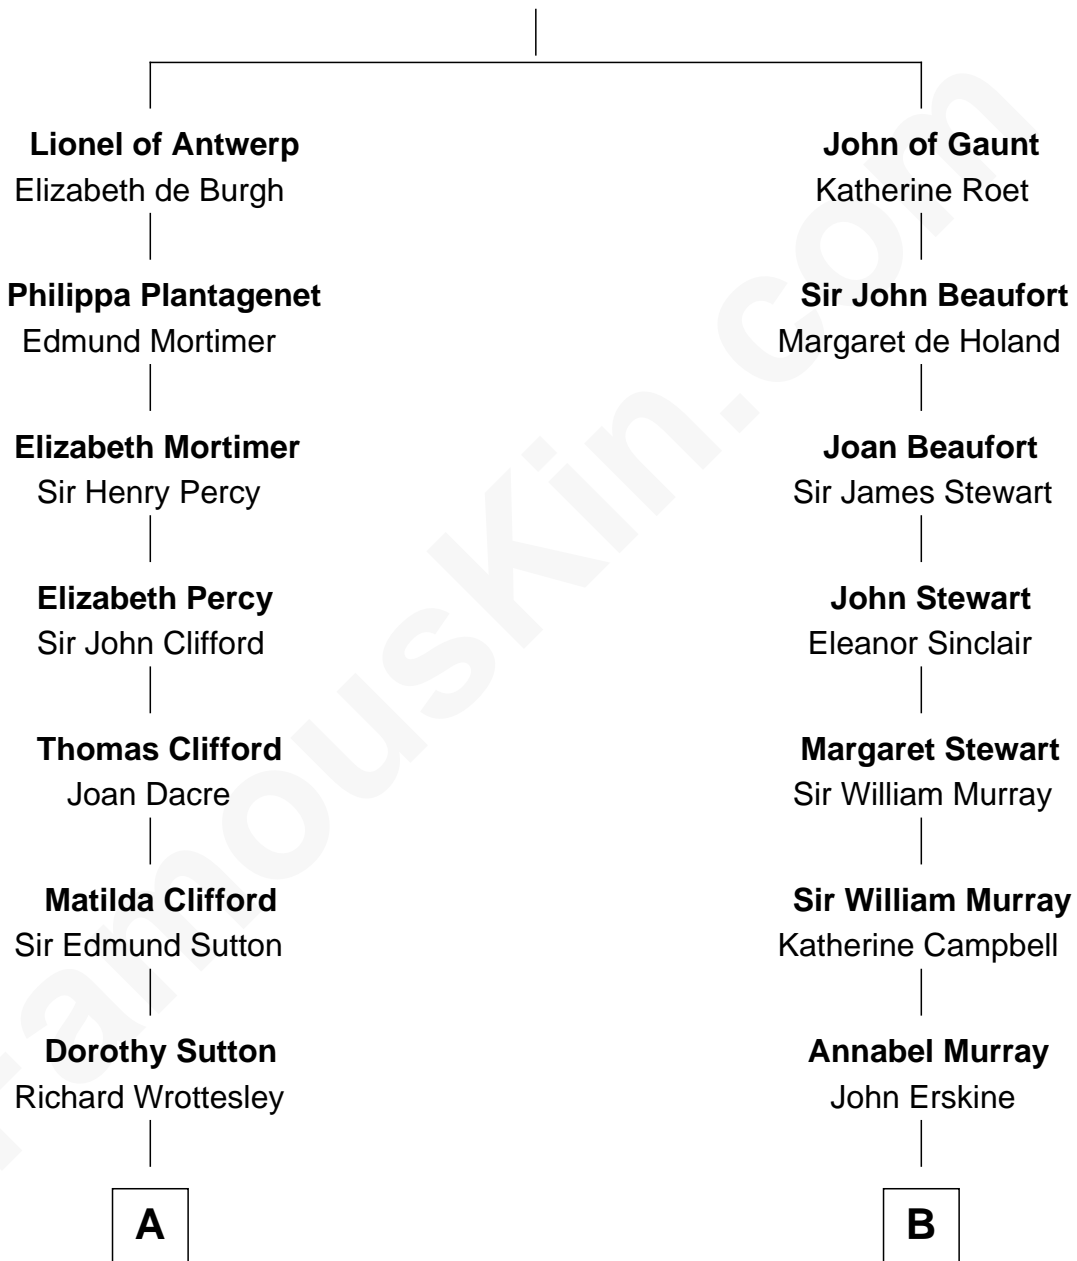

Edward III, King of England

Philippa of Hainault