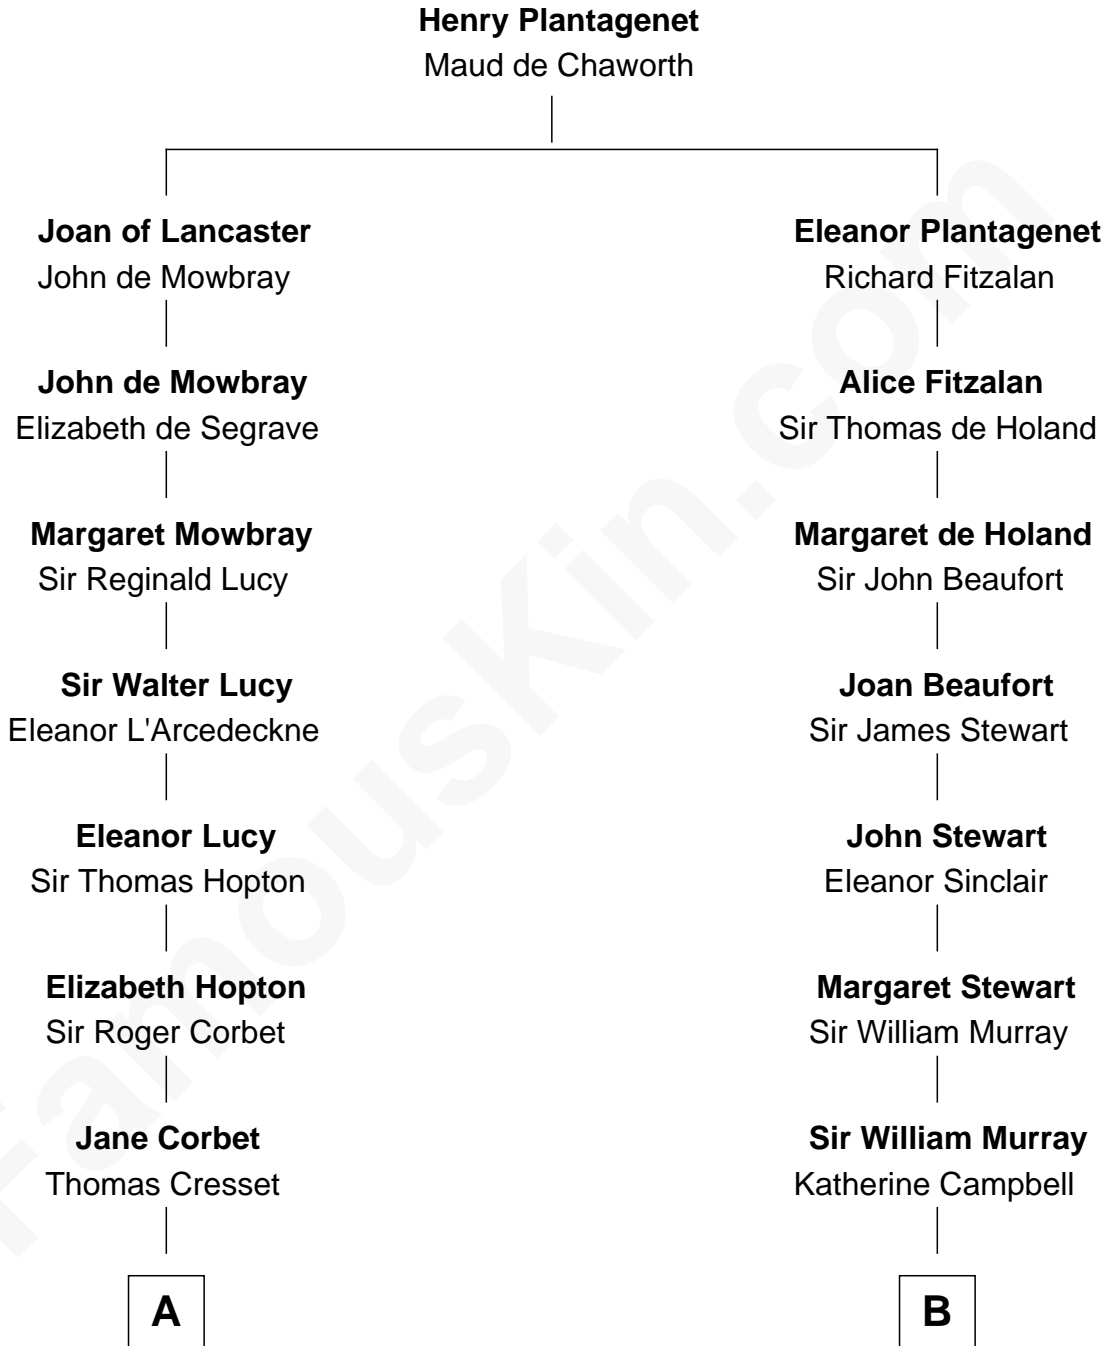

MAYFLOWER

FamousKin.com Relationship Chart of Richard More

(c1614 - c1696) Mayflower passenger 1620

11th cousin 1 time removed of

Major John Pitcairn

British Commander at Battle of Lexington

A

Richard Cresset

Joan Wrottesley

Margaret Cresset

Thomas More

Jasper More

Elizabeth Smalley

Katherine More

Col. Samuel More

Richard More

Mayflower passenger 1620

B

Annabel Murray

John Erskine

John Erskine

Mary Stewart

Sir Charles Erskine

Mary Hope