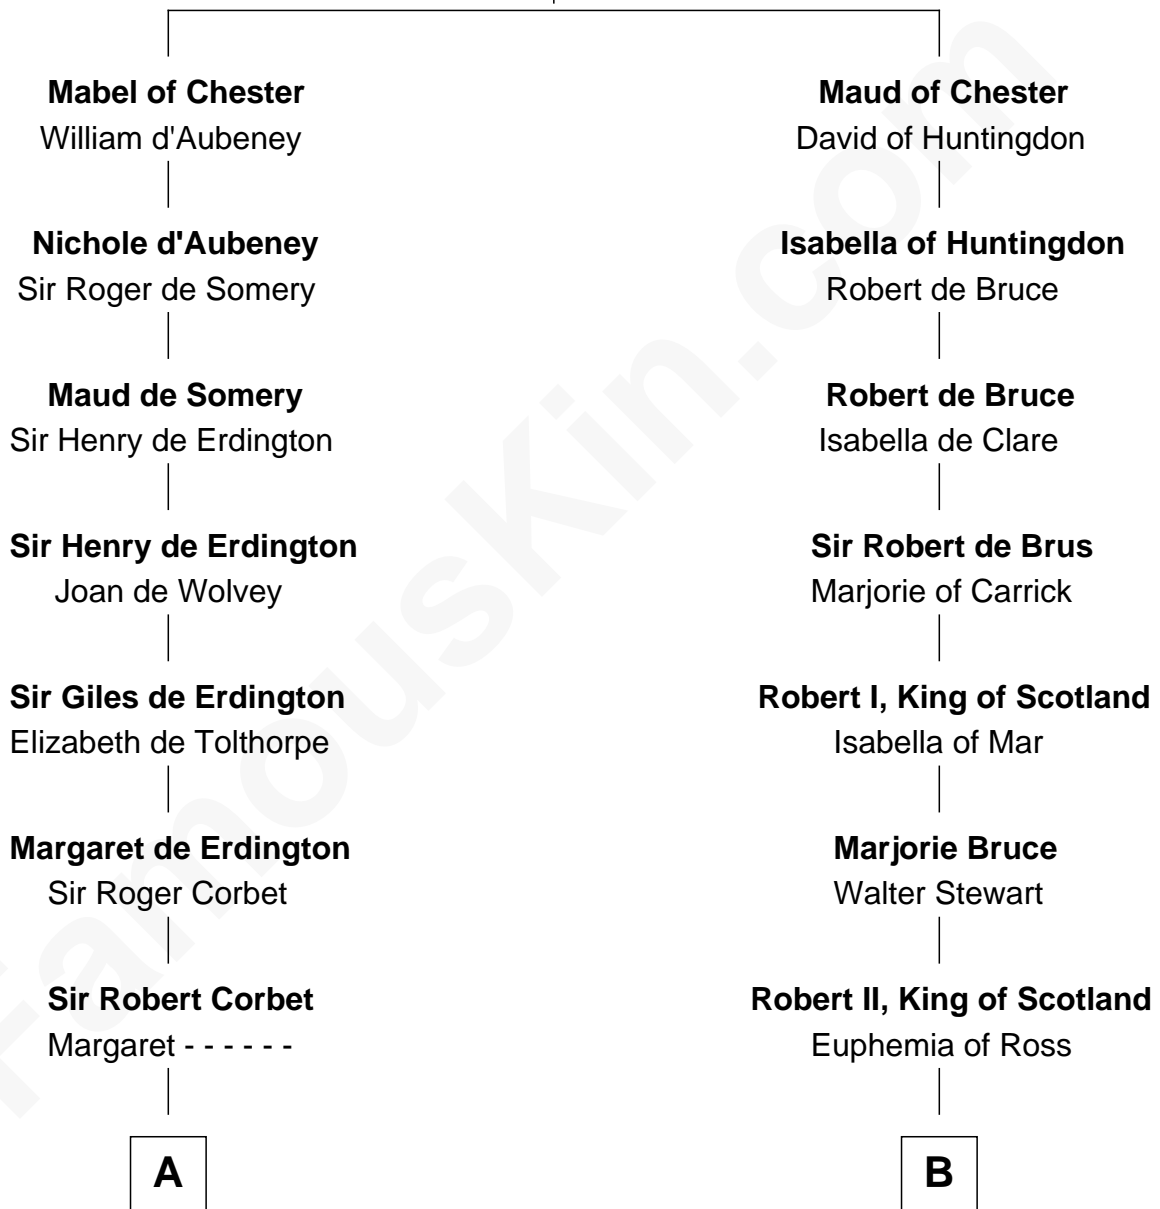

MAYFLOWER

FamousKin.com Relationship Chart of Richard More

(c1614 - c1696) Mayflower passenger 1620

13th cousin 5 times removed of

Major John Pitcairn

British Commander at Battle of Lexington

Hugh de Kevelioc
Bertrade de Montfort

C

—
Katherine Hamilton

Rev. David Pitcairn

—
Major John Pitcairn

British Commander at Lexington

FamousKin.com