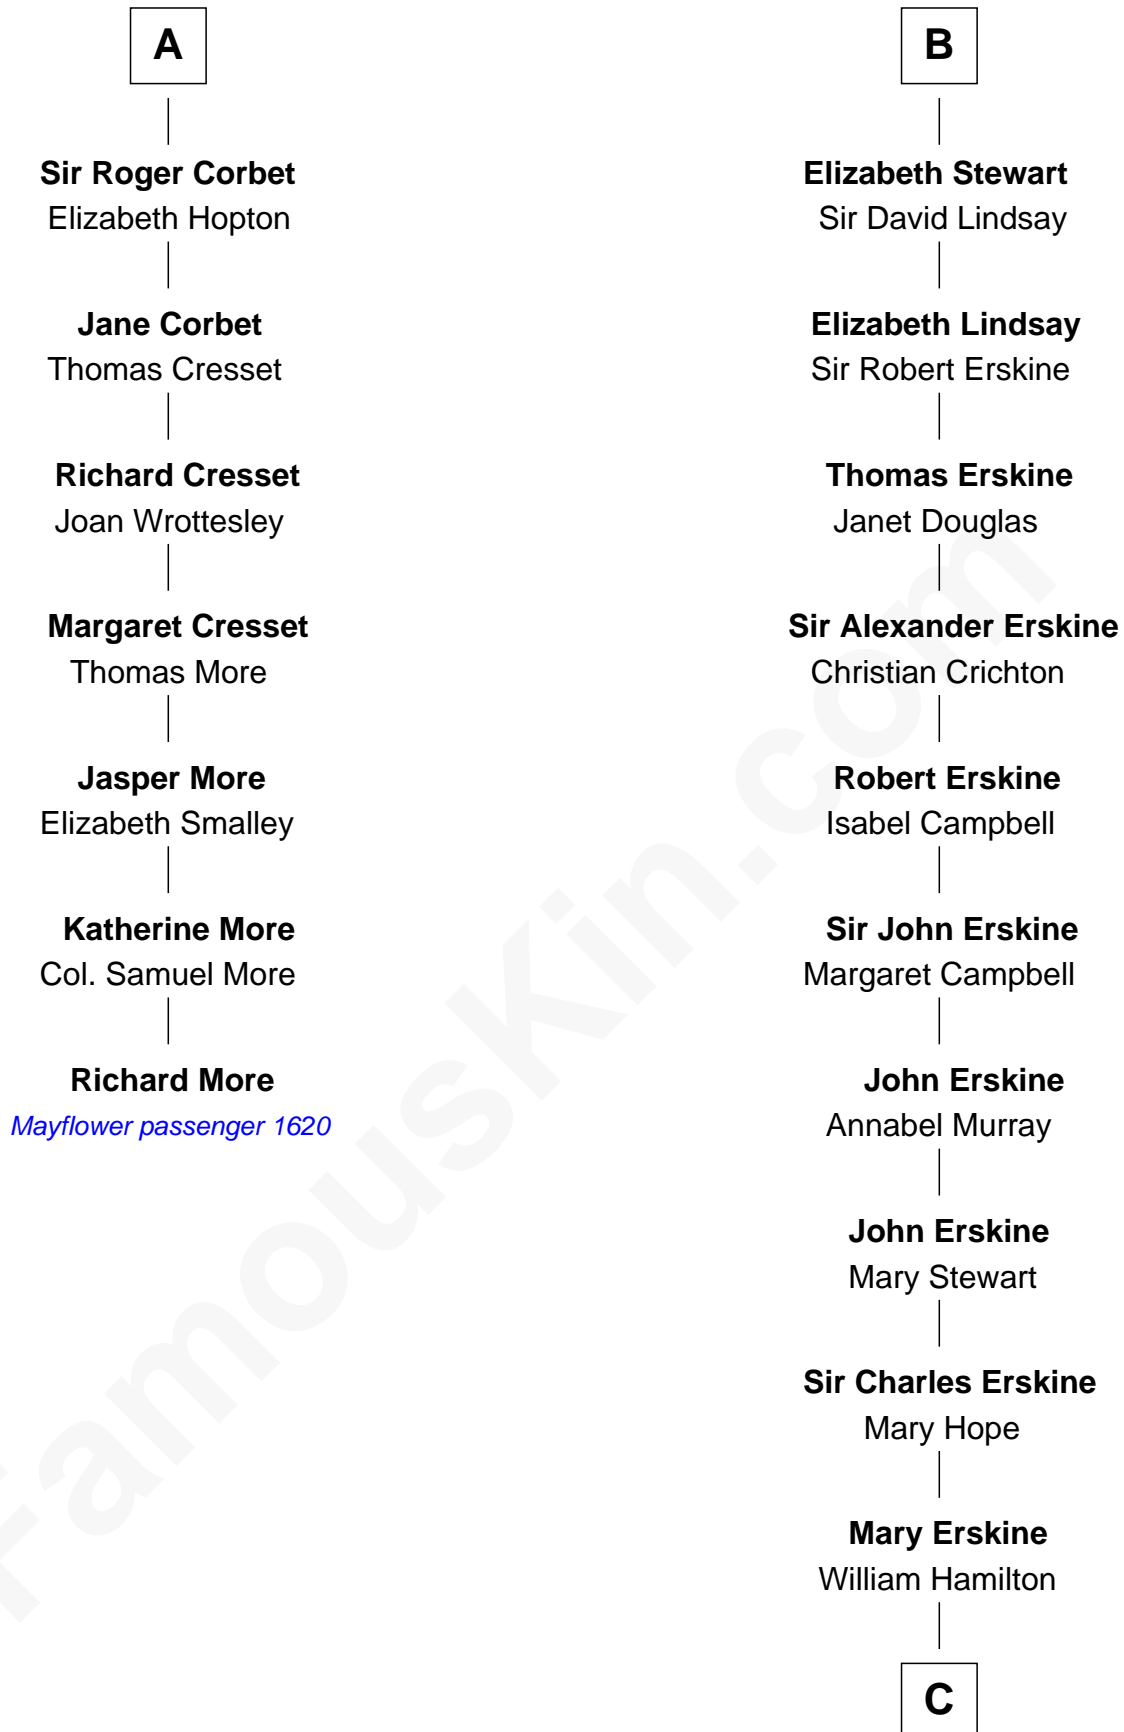

MAYFLOWER

FamousKin.com Relationship Chart of Richard More

(c1614 - c1696) Mayflower passenger 1620

13th cousin 5 times removed of

Major John Pitcairn

British Commander at Battle of Lexington

Hugh de Kevelioc
Bertrade de Montfort

C

—
Katherine Hamilton

Rev. David Pitcairn

—
Major John Pitcairn

British Commander at Lexington

FamousKin.com