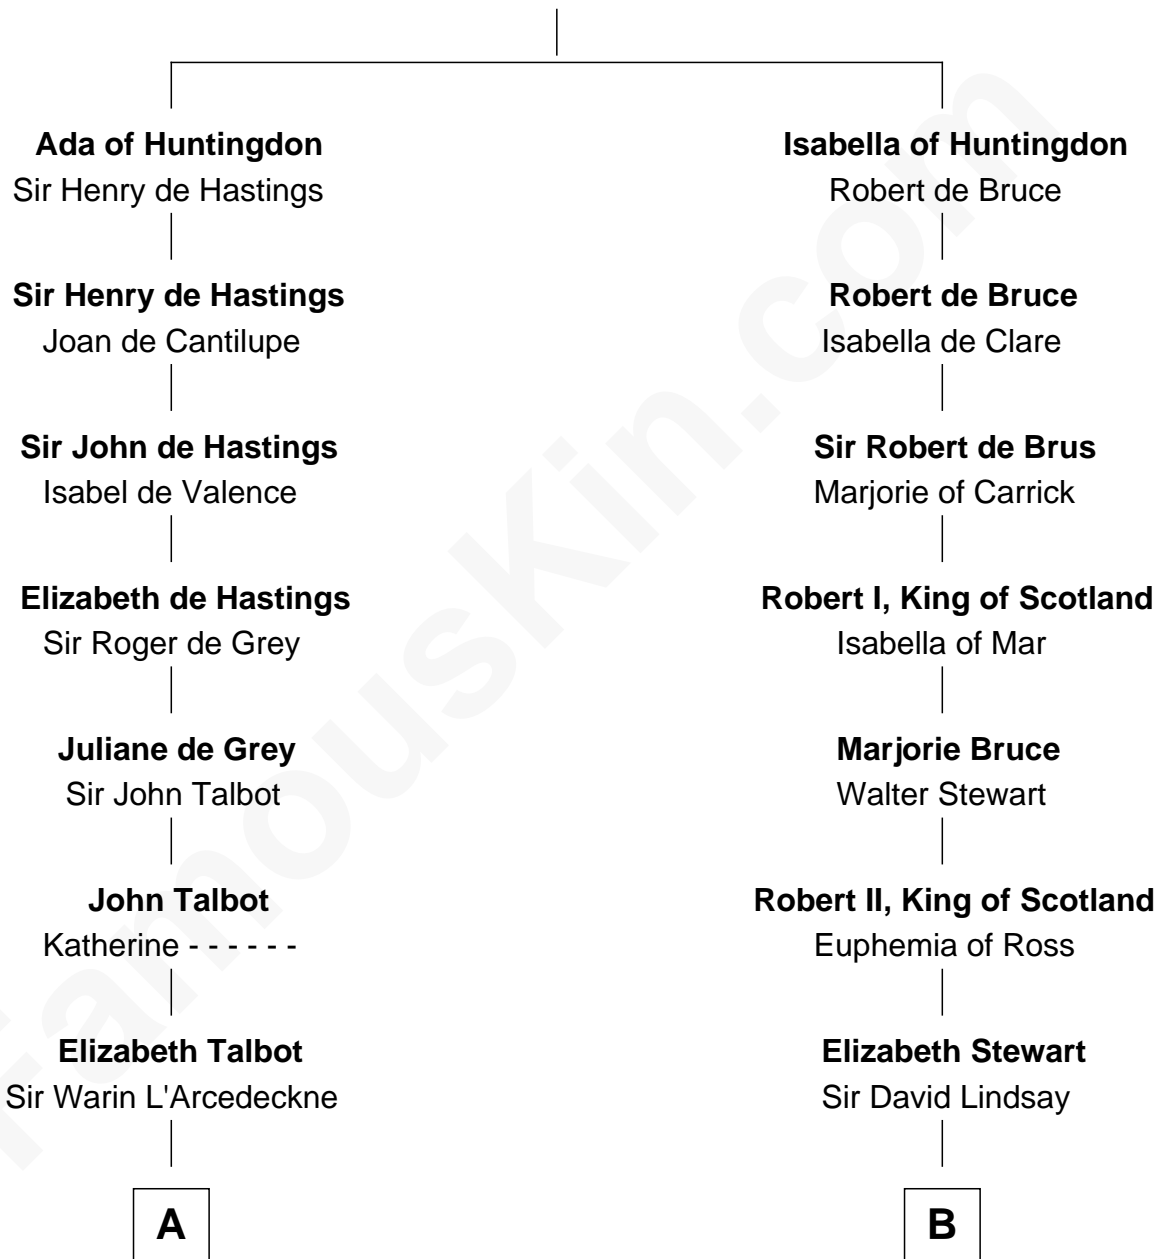

**MAYFLOWER**

# FamousKin.com Relationship Chart of

**Richard More**

(c1614 - c1696) *Mayflower passenger 1620*

15th cousin 2 times removed of

**Major John Pitcairn**

*British Commander at Battle of Lexington*

**David of Huntingdon**

Maud of Chester

**A**

**Eleanor L'Arcedeckne**

Sir Walter Lucy

**Eleanor Lucy**

Sir Thomas Hopton

**Elizabeth Hopton**

Sir Roger Corbet