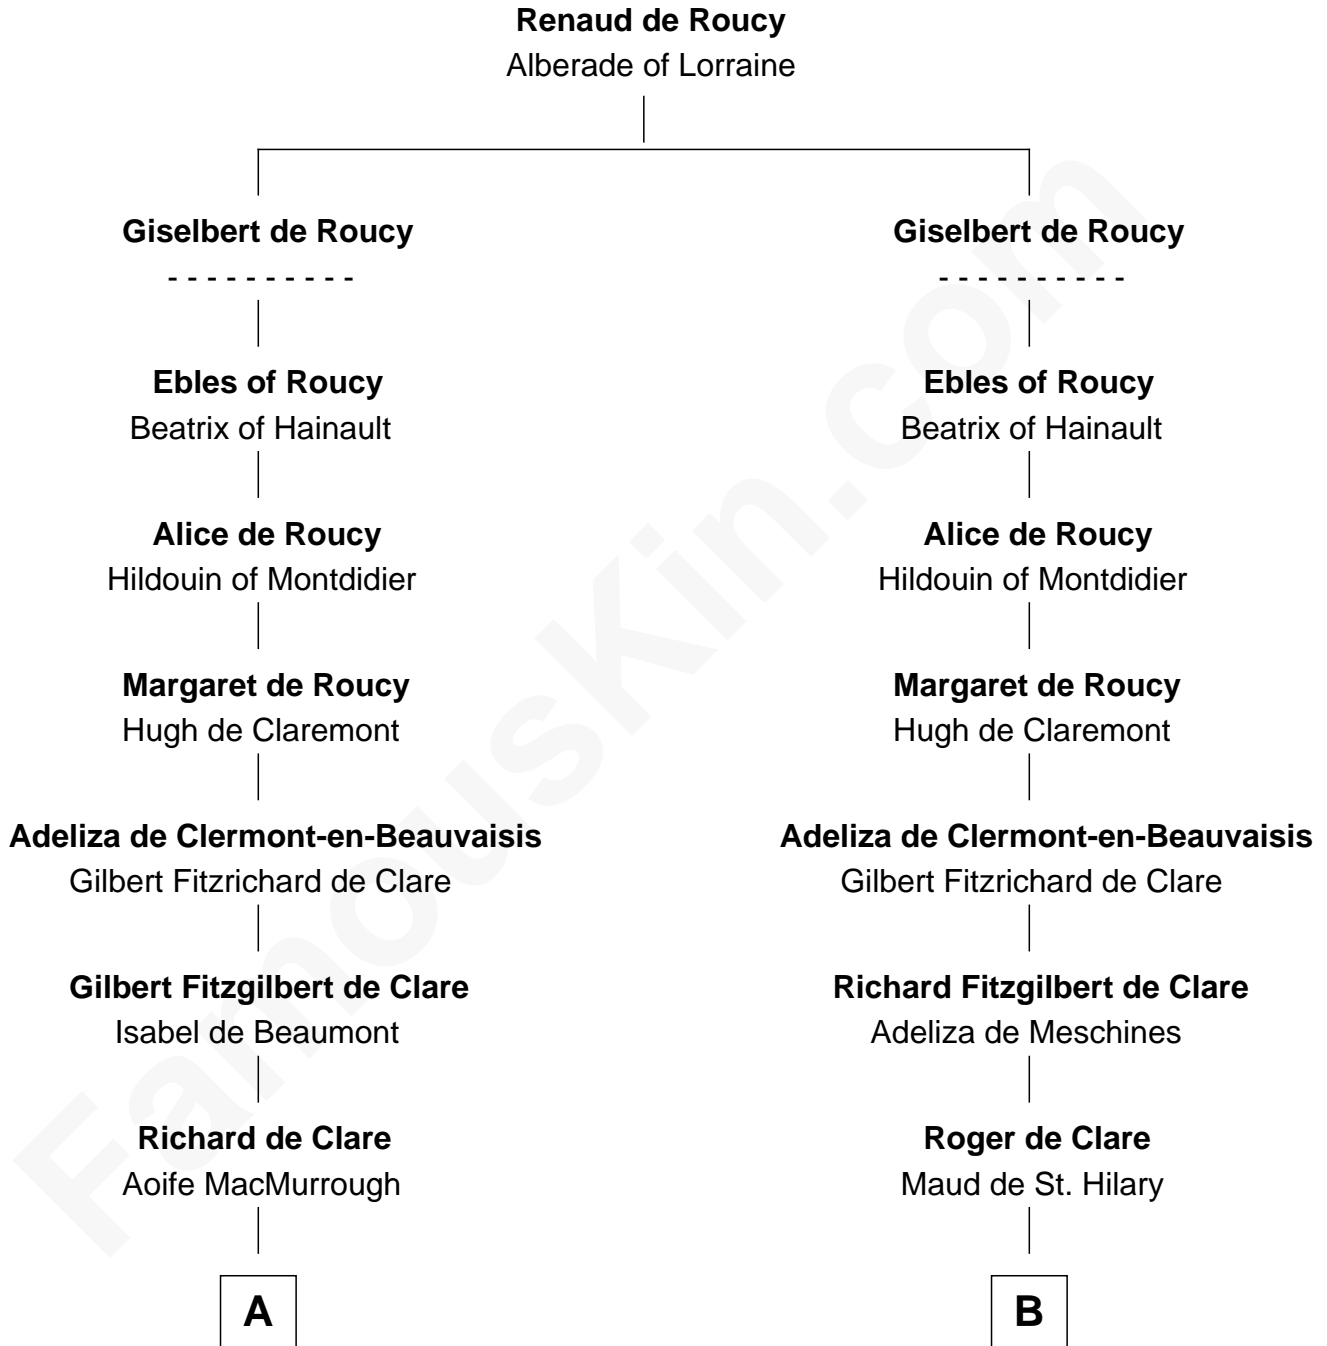

MAYFLOWER

FamousKin.com Relationship Chart of

Richard More

(c1614 - c1696) Mayflower passenger 1620

21st cousin of

Edmund Waller

English Poet and Politician

C

Joan Wrottesley

Richard Cresset

Margaret Cresset

Thomas More

Jasper More

Elizabeth Smalley

Katherine More

Col. Samuel More