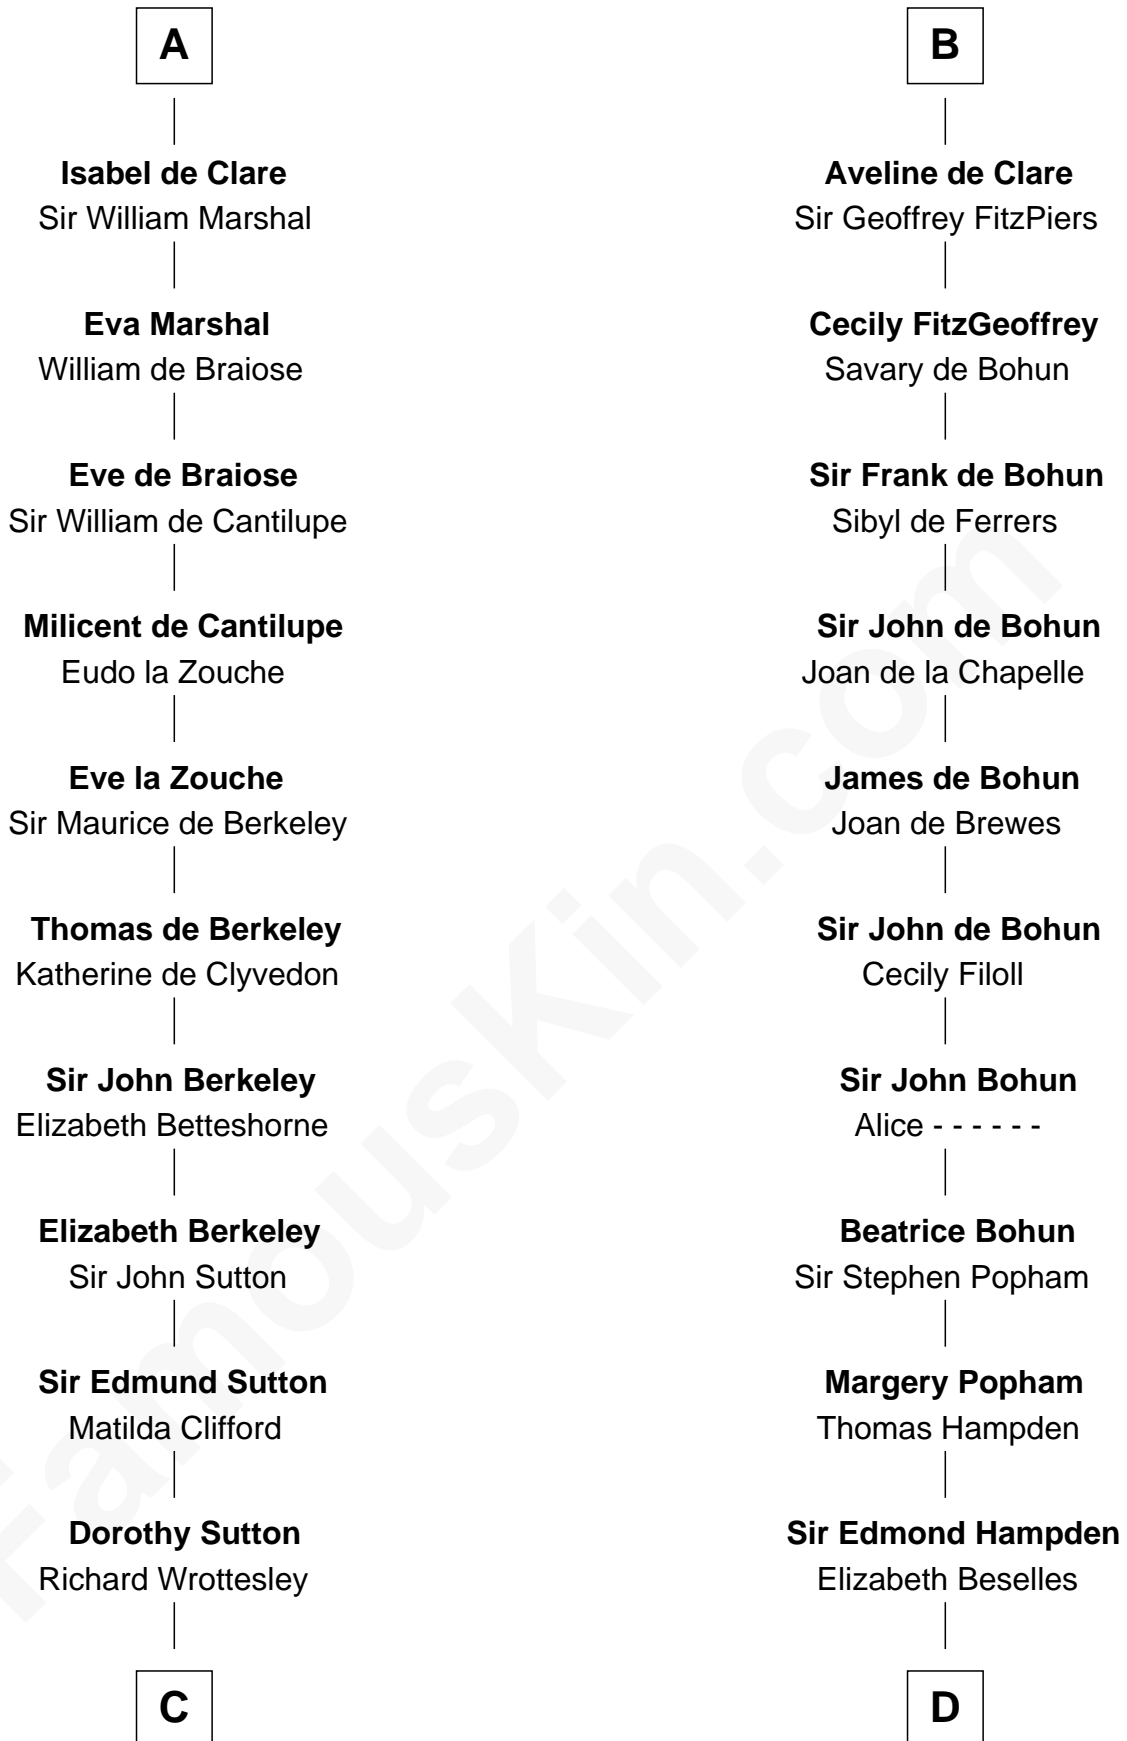

MAYFLOWER

FamousKin.com Relationship Chart of

Richard More

(c1614 - c1696) Mayflower passenger 1620

21st cousin of

Edmund Waller

English Poet and Politician

C

Joan Wrottesley

Richard Cresset

Margaret Cresset

Thomas More

Jasper More

Elizabeth Smalley

Katherine More

Col. Samuel More