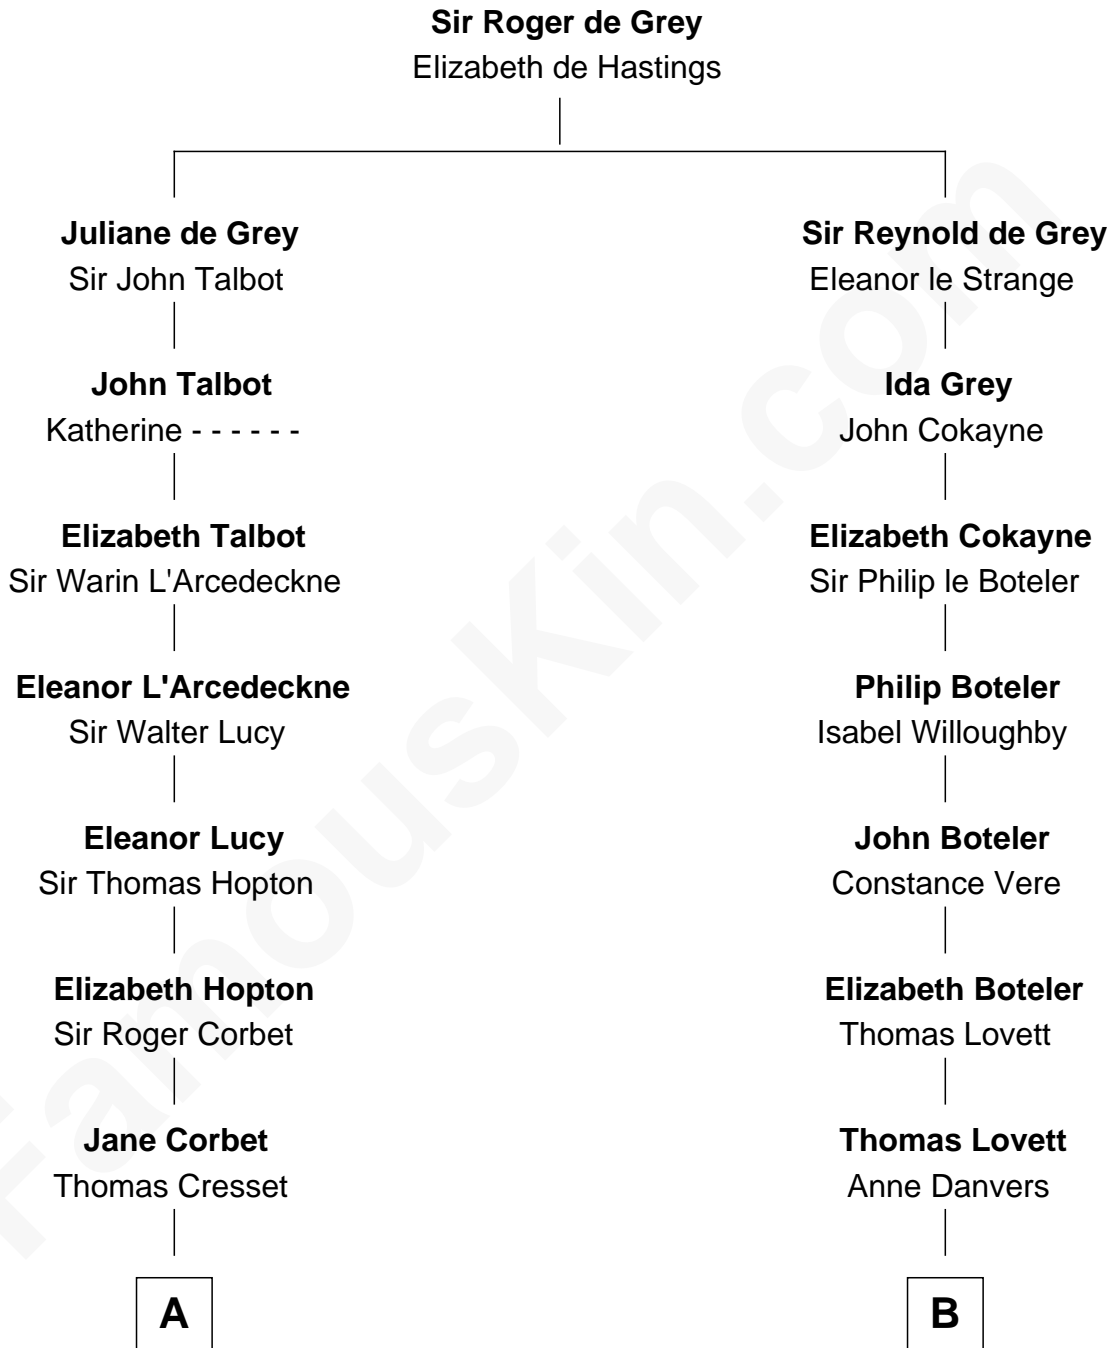

MAYFLOWER

FamousKin.com Relationship Chart of

Richard More

(c1614 - c1696) Mayflower passenger 1620

10th cousin 1 time removed of

Edmund Waller

English Poet and Politician

A

Richard Cresset

Joan Wrottesley

Margaret Cresset

Thomas More

Jasper More

Elizabeth Smalley

Katherine More

Col. Samuel More