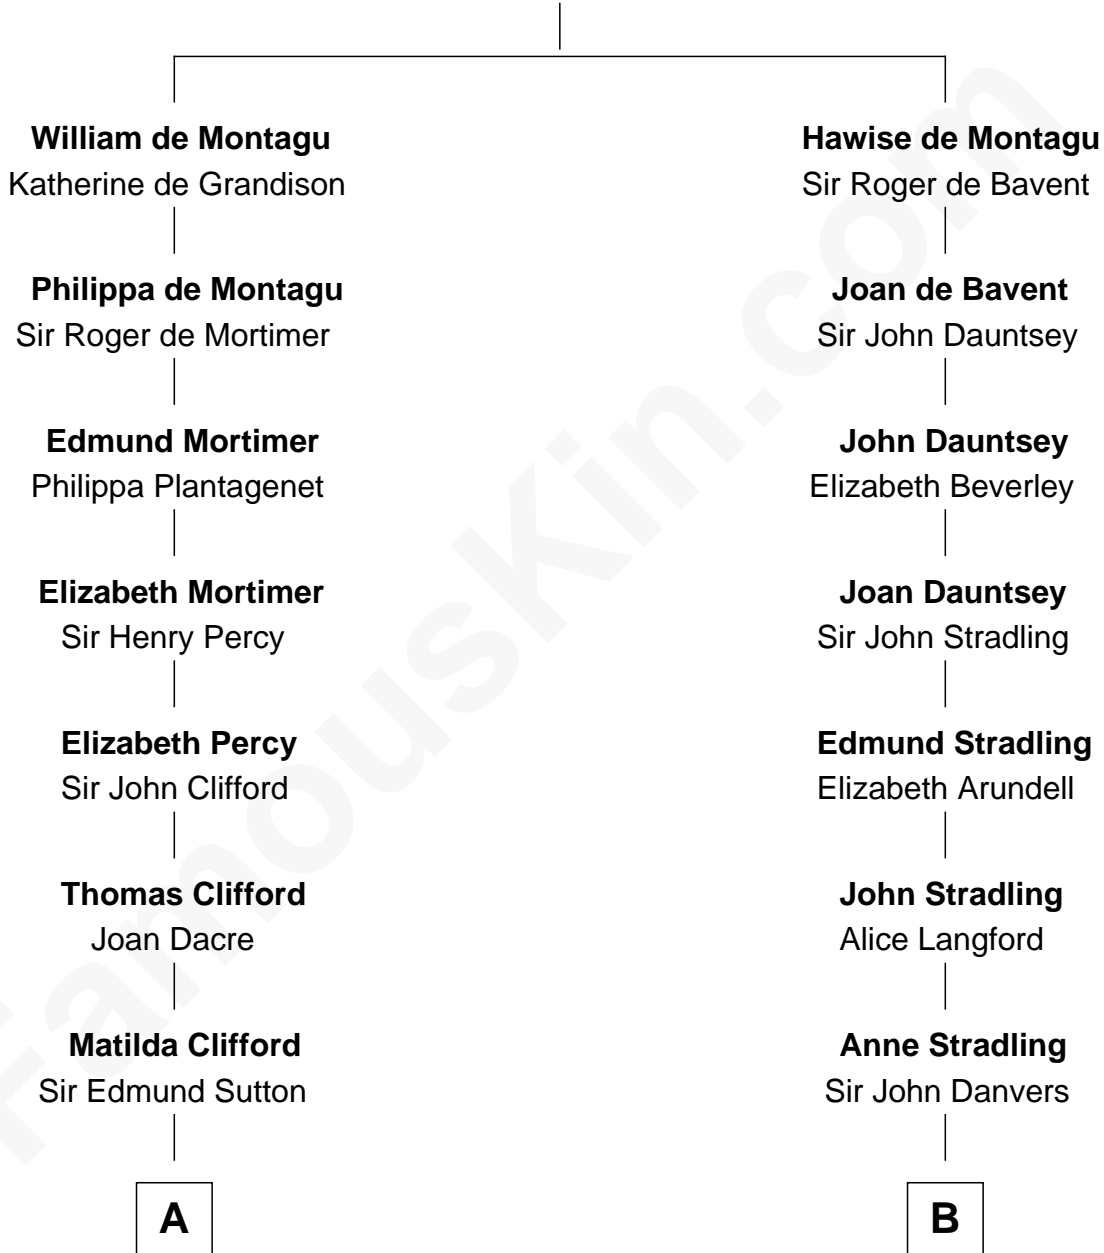

**MAYFLOWER**

# FamousKin.com Relationship Chart of

**Richard More**

(c1614 - c1696) Mayflower passenger 1620

11th cousin 1 time removed of

**Edmund Waller**

*English Poet and Politician*

**Sir William de Montagu**

Elizabeth de Montfort

**A**

**Dorothy Sutton**  
Richard Wrottesley

**Joan Wrottesley**  
Richard Cresset

**Margaret Cresset**  
Thomas More

**Jasper More**  
Elizabeth Smalley

**Katherine More**  
Col. Samuel More

**Richard More**  
*Mayflower passenger 1620*

**B**

**Anne Danvers**  
Thomas Lovett

**Elizabeth Lovett**  
Anthony Cave

**Anne Cave**  
Griffith Hampden

**Anne Hampden**  
Robert Waller

**Edmund Waller**  
*English Poet and Politician*