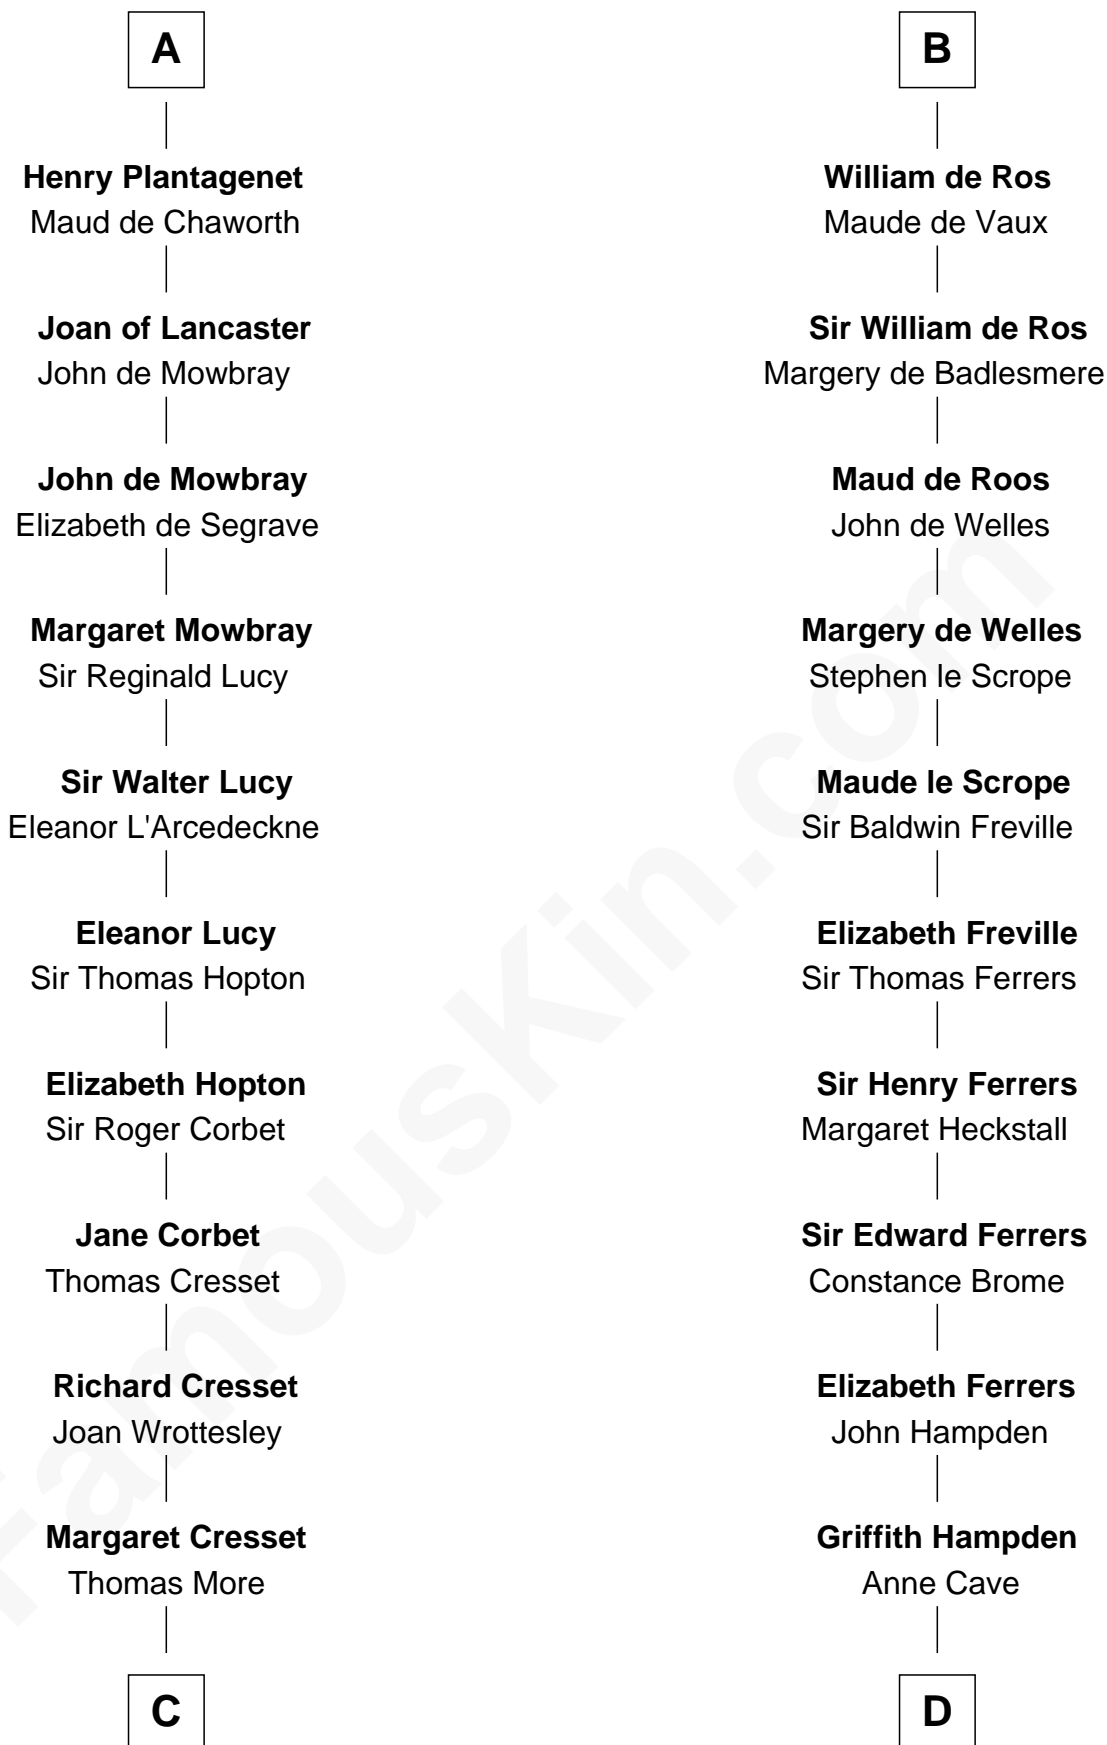

# FamousKin.com Relationship Chart of

**Richard More**

(c1614 - c1696) Mayflower passenger 1620

18th cousin 1 time removed of

**Edmund Waller**

English Poet and Politician

**Eustace II of Boulogne**

*with wife  
Ida of Lorraine*

Isabel - - - - -

**Blanche of Artois**

Edmund Plantagenet

**Isabel de Aubeney**

Sir Robert de Ros

**A**

**B**

**C**

**Jasper More**  
Elizabeth Smalley

**Katherine More**  
Col. Samuel More

**Richard More**  
*Mayflower passenger 1620*

**D**

**Anne Hampden**  
Robert Waller

**Edmund Waller**  
*English Poet and Politician*