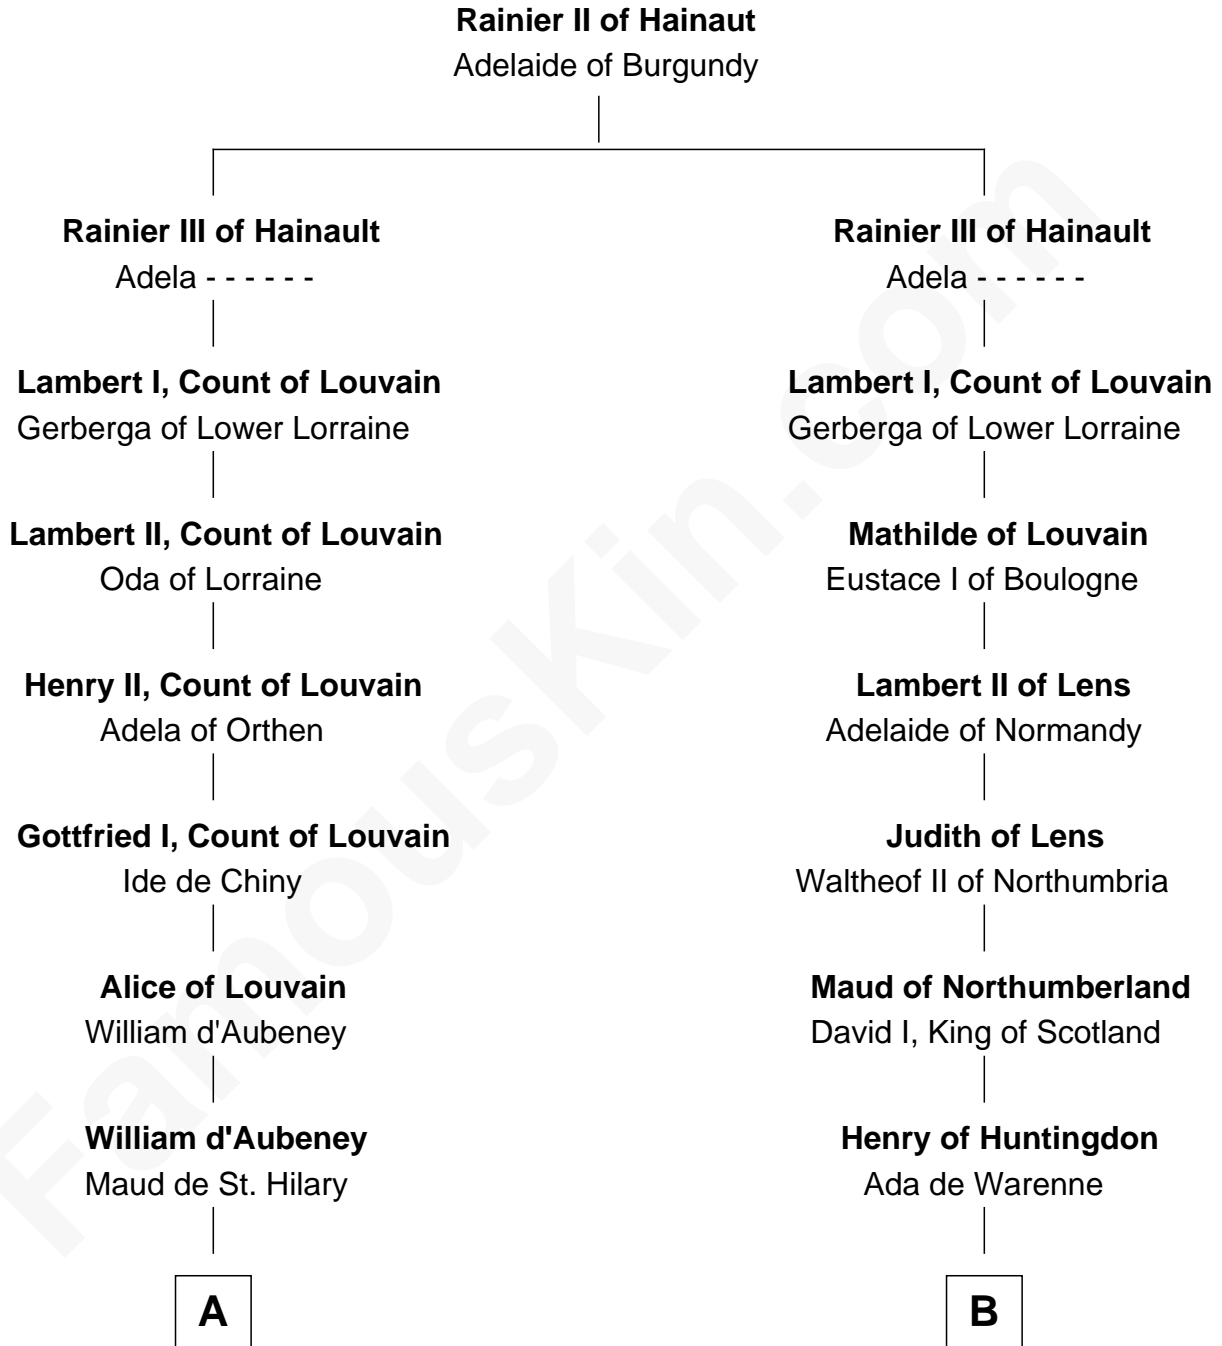

MAYFLOWER

FamousKin.com Relationship Chart of Richard More

(c1614 - c1696) Mayflower passenger 1620

18th cousin 2 times removed of

Catherine Howard

5th Wife of King Henry VIII

C

Margaret Cresset

Thomas More

Jasper More

Elizabeth Smalley

Katherine More

Col. Samuel More

Richard More

Mayflower passenger 1620

D