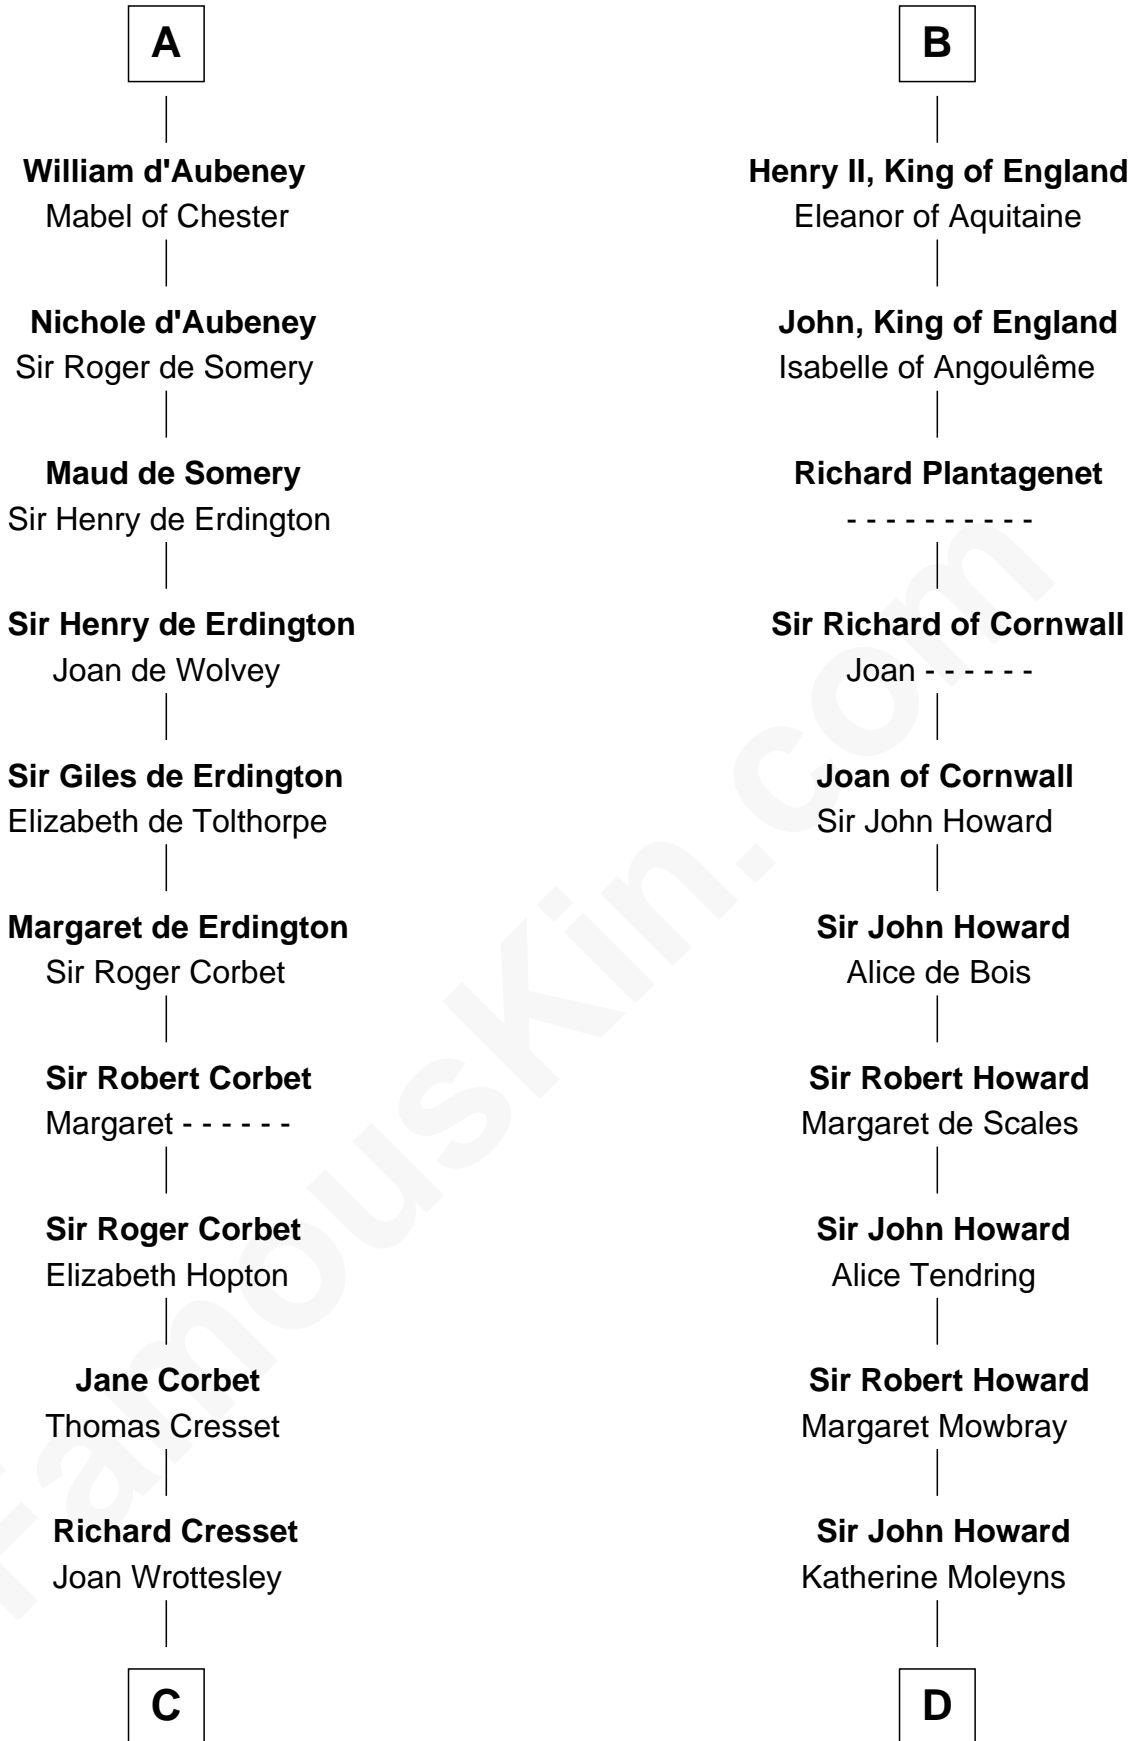

MAYFLOWER

FamousKin.com Relationship Chart of

Richard More

(c1614 - c1696) Mayflower passenger 1620

19th cousin 1 time removed of

Catherine Howard

5th Wife of King Henry VIII

Herman Billung

C

Margaret Cresset

Thomas More

Jasper More

Elizabeth Smalley

Katherine More

Col. Samuel More

Richard More

Mayflower passenger 1620

D

Sir Thomas Howard

Elizabeth Tilney

Sir Edmund Howard

Joyce Culpeper

Catherine Howard

5th Wife of King Henry VIII