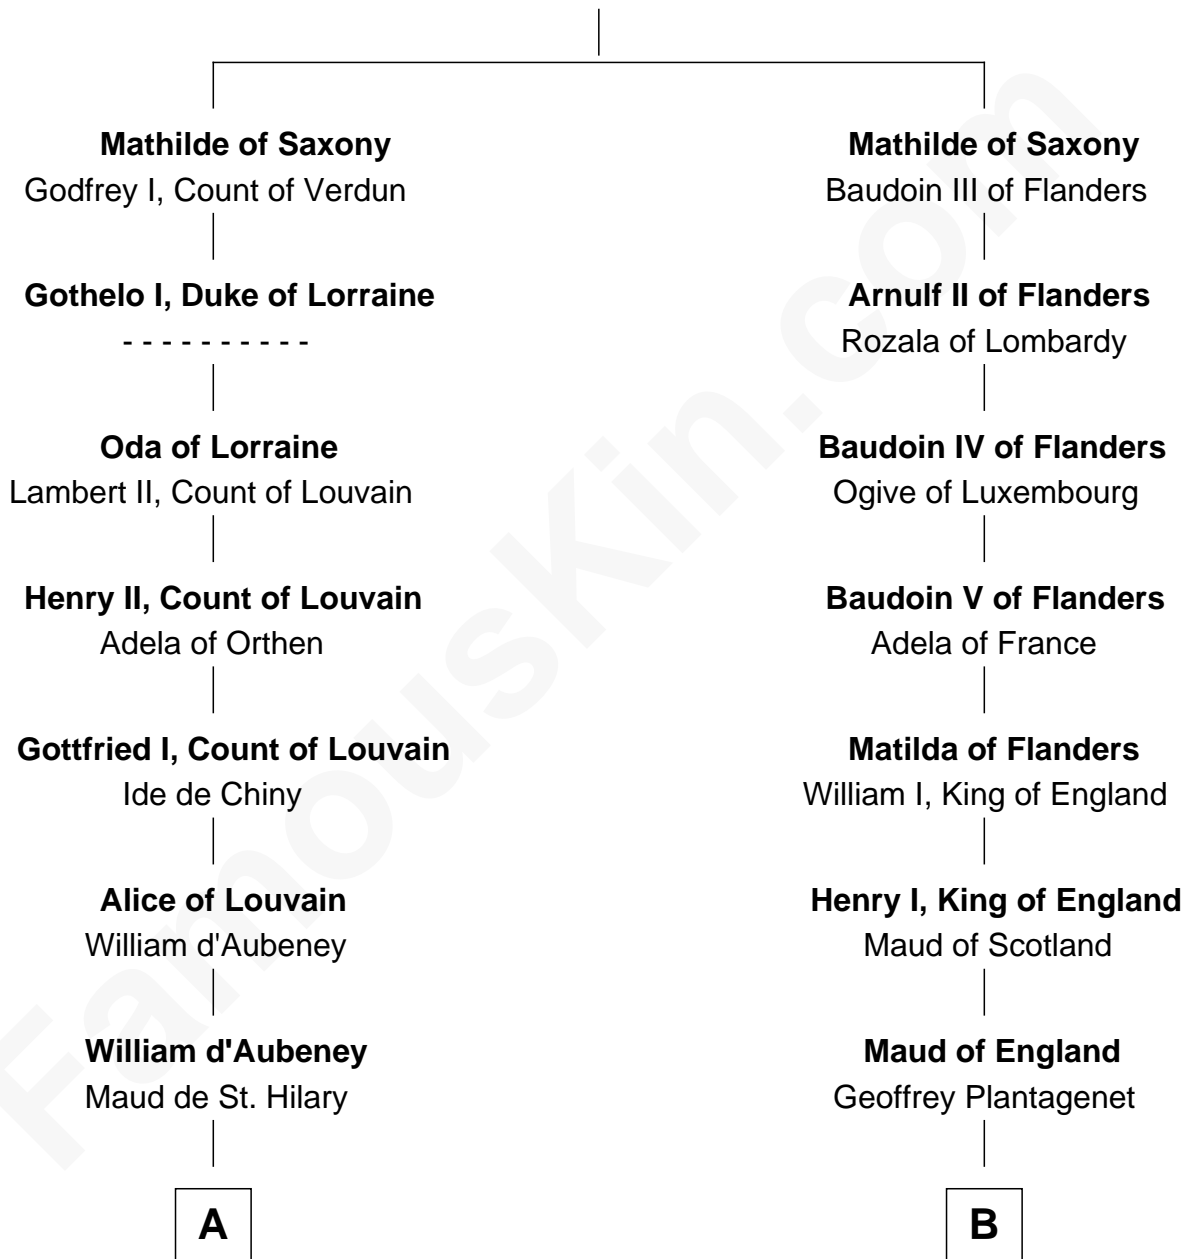

MAYFLOWER

FamousKin.com Relationship Chart of

Richard More

(c1614 - c1696) Mayflower passenger 1620

19th cousin 1 time removed of

Catherine Howard

5th Wife of King Henry VIII

Herman Billung

C

Margaret Cresset

Thomas More

Jasper More

Elizabeth Smalley

Katherine More

Col. Samuel More

Richard More

Mayflower passenger 1620

D

Sir Thomas Howard

Elizabeth Tilney

Sir Edmund Howard

Joyce Culpeper

Catherine Howard

5th Wife of King Henry VIII