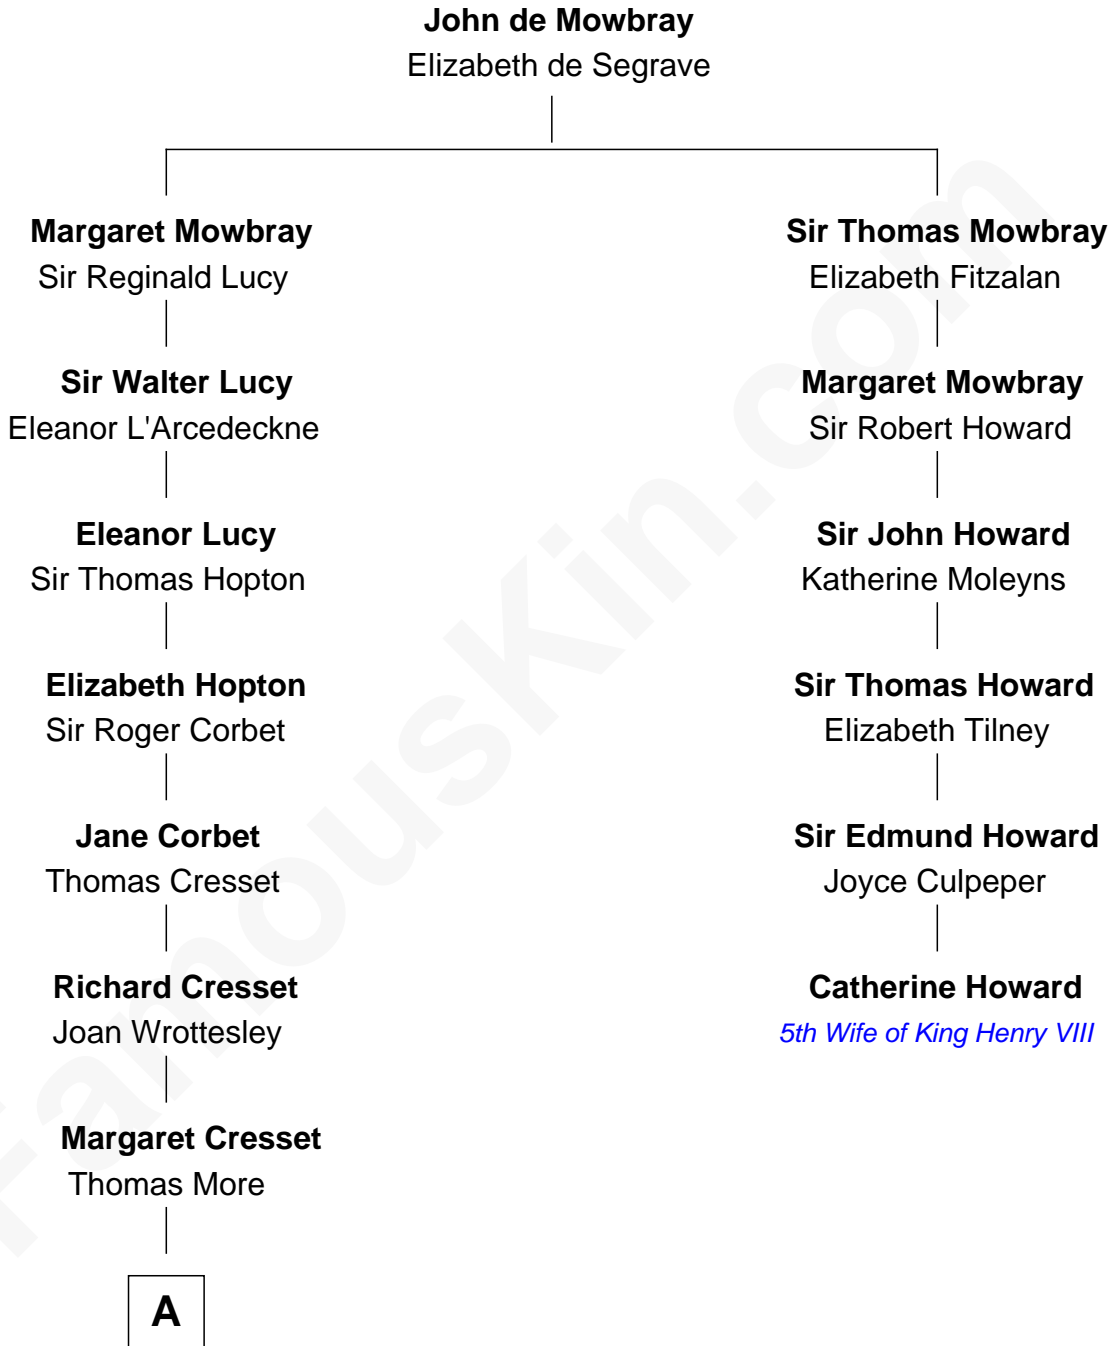

MAYFLOWER

FamousKin.com Relationship Chart of **Richard More**

(c1614 - c1696) *Mayflower passenger 1620*

5th cousin 4 times removed of

Catherine Howard

5th Wife of King Henry VIII

A

—
Jasper More
Elizabeth Smalley

—
Katherine More
Col. Samuel More

—
Richard More
Mayflower passenger 1620

FamousKin.com