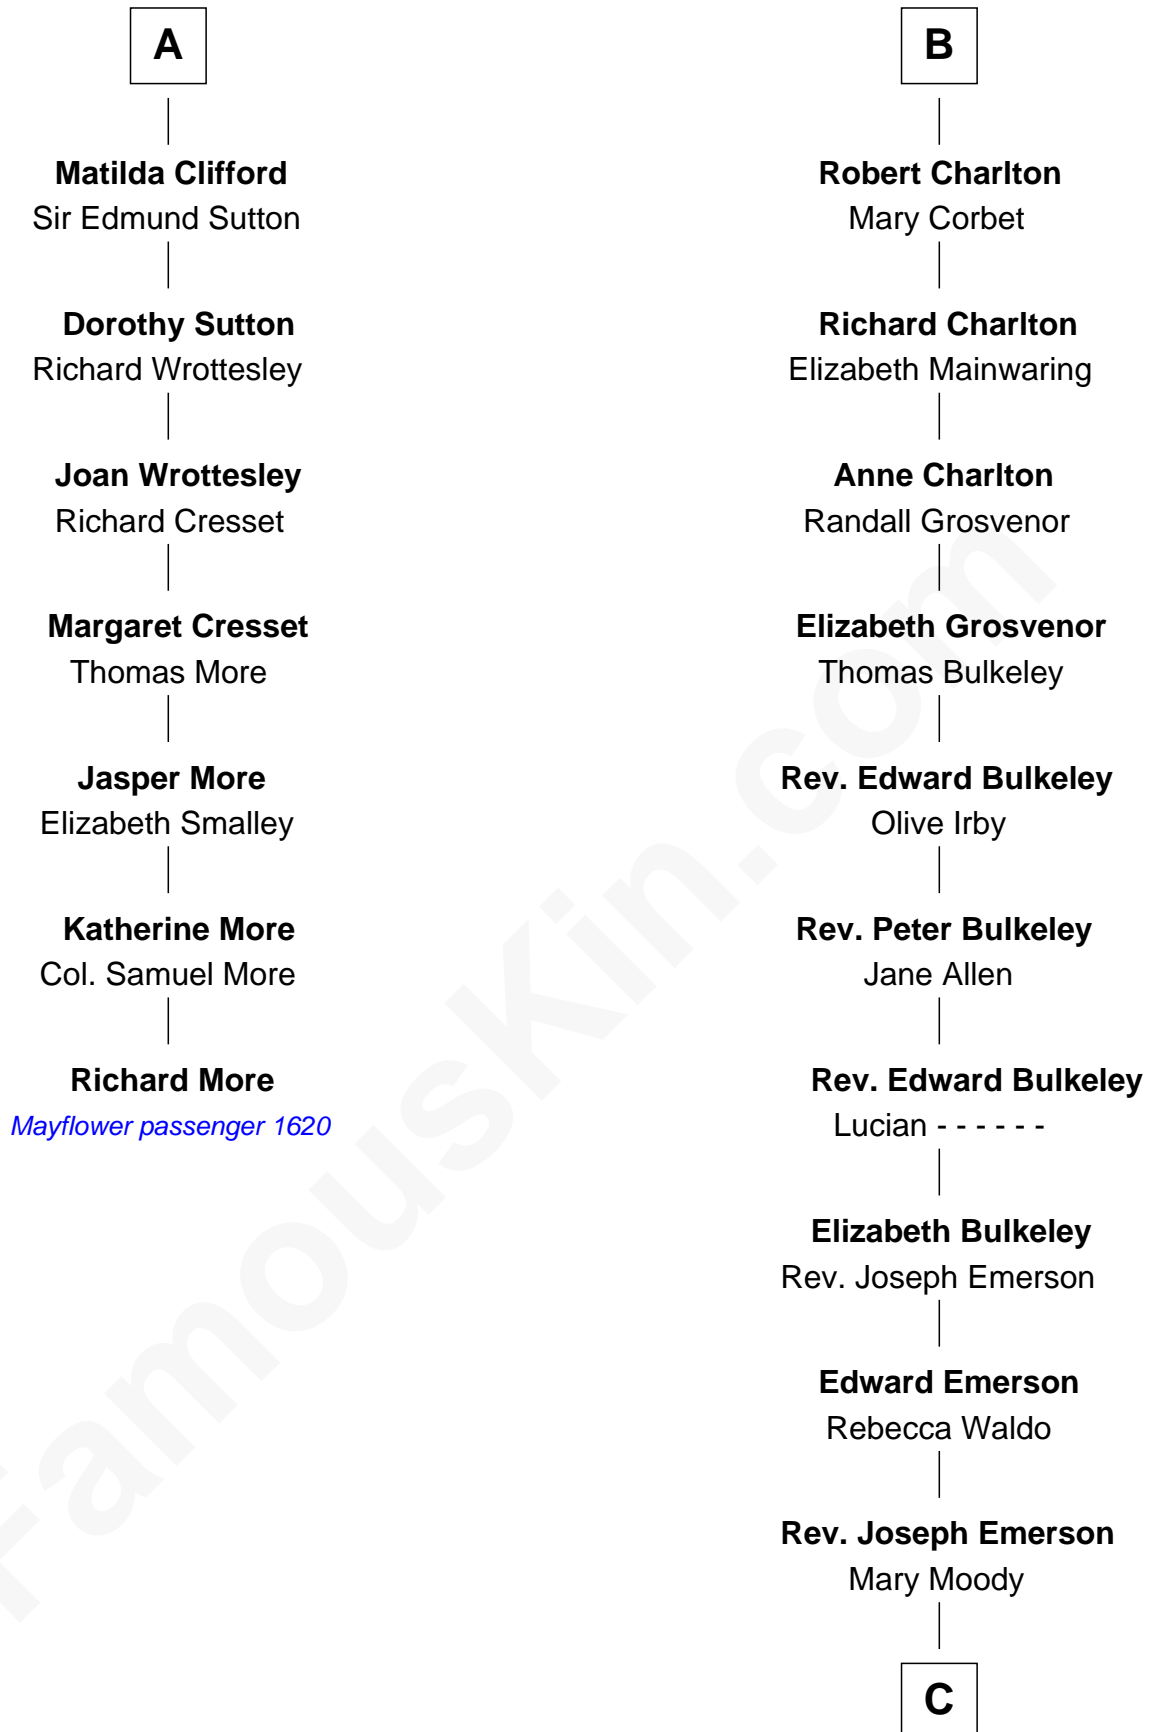

MAYFLOWER

FamousKin.com Relationship Chart of Richard More

(c1614 - c1696) Mayflower passenger 1620

13th cousin 6 times removed of

Ralph Waldo Emerson
American Poet

Alan la Zouche
Ellen de Quincy

C

Rev. William Emerson