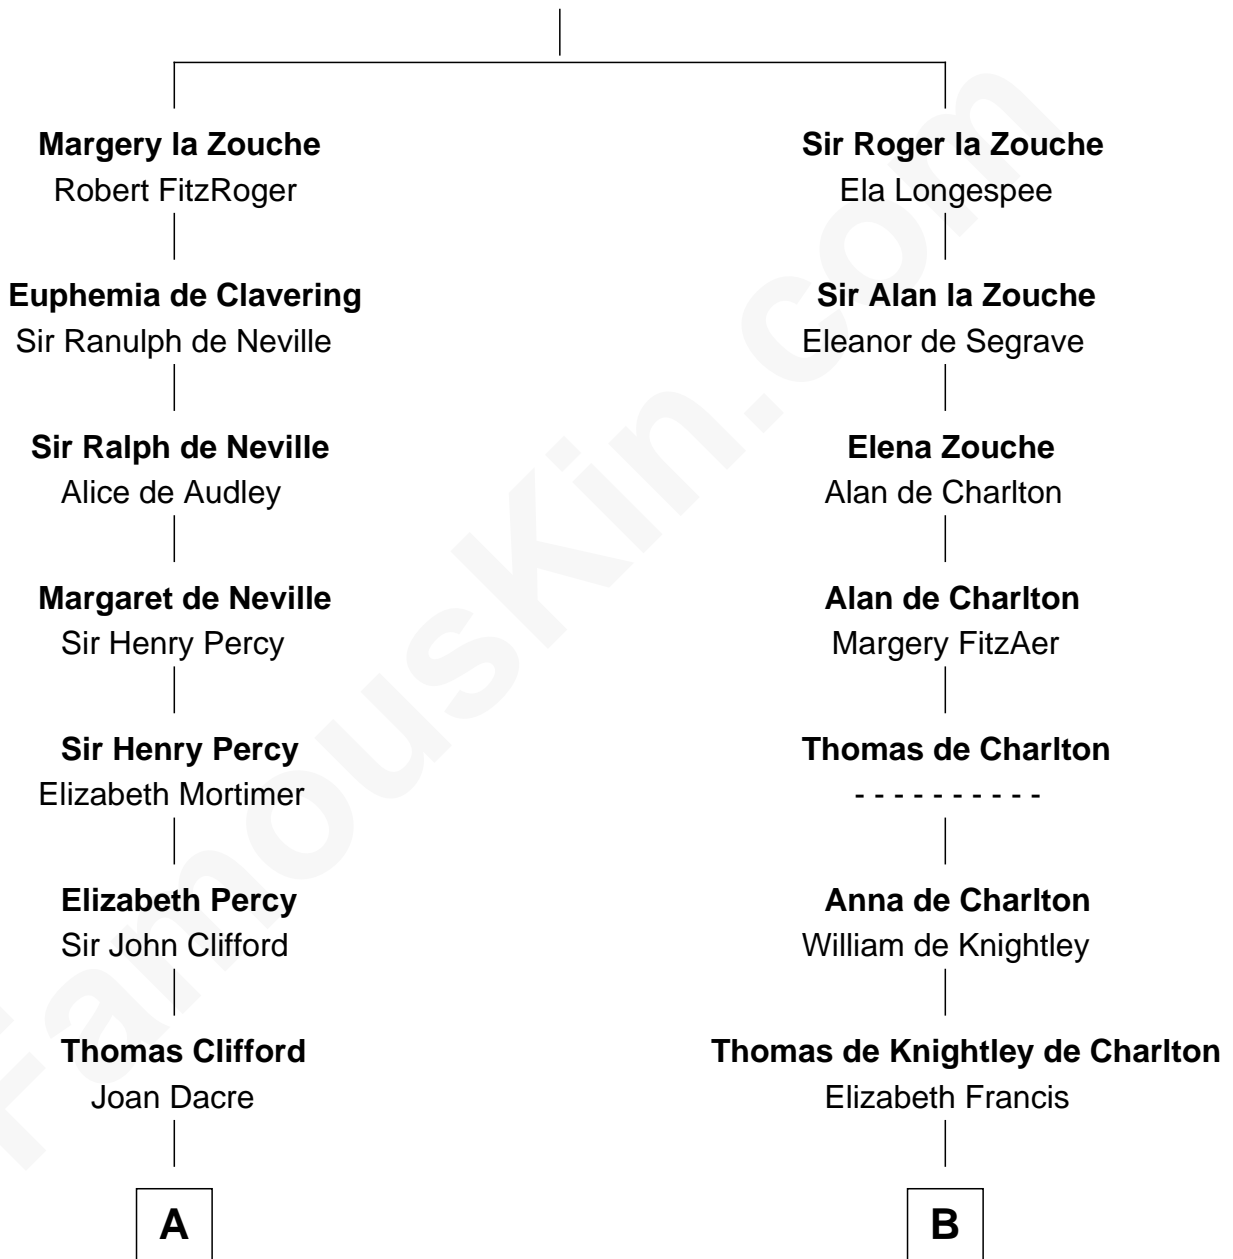

MAYFLOWER

FamousKin.com Relationship Chart of Richard More

(c1614 - c1696) Mayflower passenger 1620

13th cousin 6 times removed of

Ralph Waldo Emerson
American Poet

Alan la Zouche
Ellen de Quincy

C

Rev. William Emerson