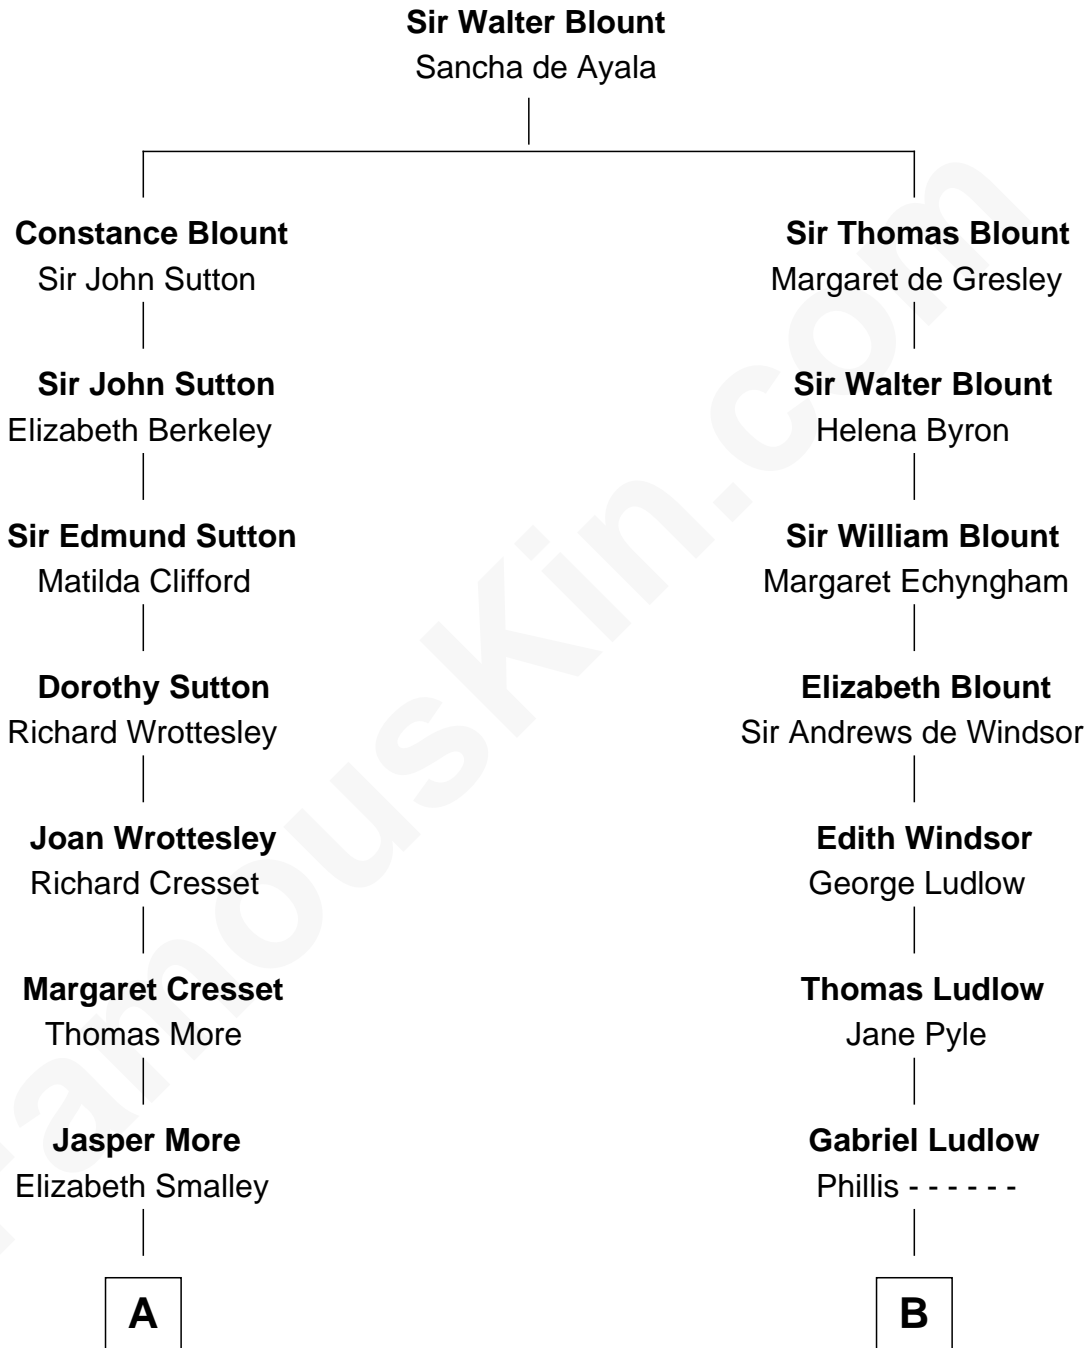

MAYFLOWER

FamousKin.com Relationship Chart of **Richard More**

(c1614 - c1696) *Mayflower* passenger 1620

8th cousin 7 times removed of

Admiral Richard Byrd
Polar Explorer

A

Katherine More
Col. Samuel More

Richard More
Mayflower passenger 1620

B

Sarah Ludlow
Col. John Carter

Col. Robert Carter
Judith Armistead

John Carter
Elizabeth Hill

Elizabeth Hill Carter
William Byrd

Thomas Taylor Byrd
Mary Armistead

Richard Evelyn Byrd
Anne Harrison

Col. William Byrd
Jane Meriwether Rivers

Richard Evelyn Byrd
Eleanor Bolling Flood

Admiral Richard Byrd
Polar Explorer